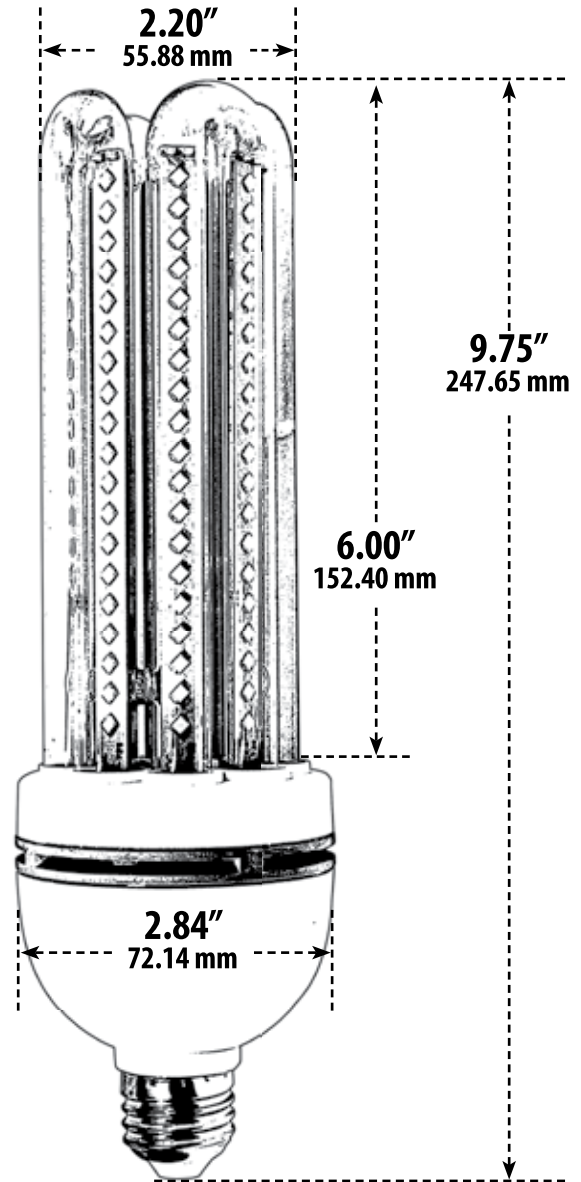

DL-TB-LED/168

LED LAMP

- ▶ **Base:** Medium Base
- ▶ **Lamp:** 30W E26 Base 168 LEDs **85-265V** 30K or 65K
- ▶ **Lamp Color:** White
- ▶ **Lamp Size:** 9.75"H x 2.84"W
- ▶ **Lumens:** 2700
- ▶ **Lamp Life:** 50,000 Hrs

Overall Dimensions:
9.75"H x 2.84"W x 2.84"D
Weight: 0.4lbs.

Box Dimensions:
10.50"H x 3.06"W x 3.06"D

DABMAR
LIGHTING

DABMAR LIGHTING INCORPORATED

2140 Eastman Ave . Oxnard, CA 93030 . 805.604.9090 . f: 805.604.9050 . www.dabmar.com