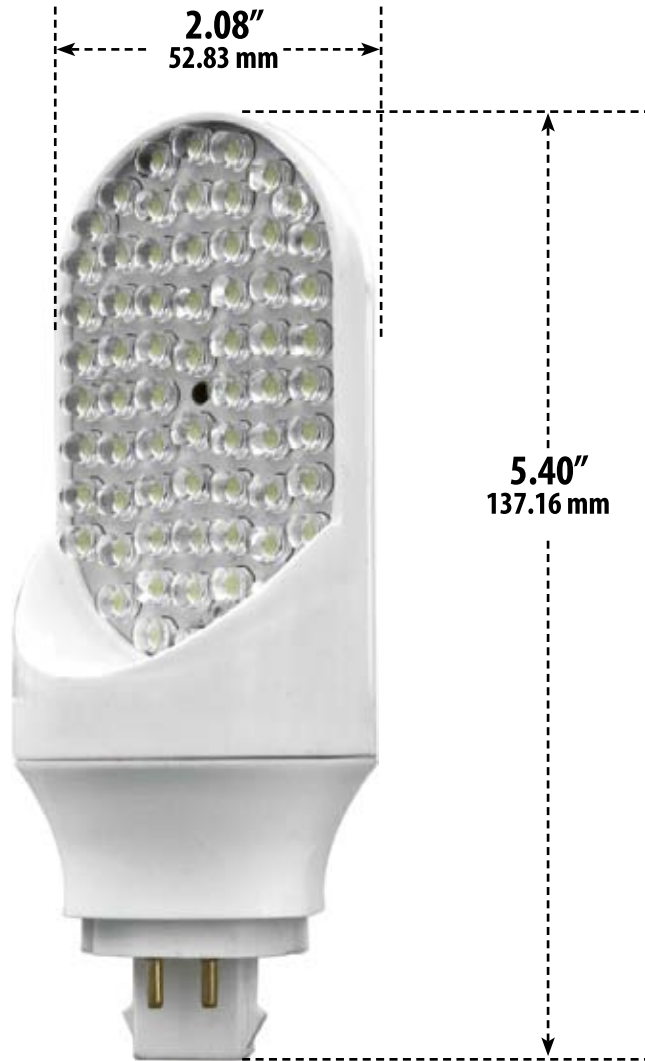

DL-T-LED/66/65K/W

LED LAMP

- ▶ **Base:** Revolvable T/4-Pin G24 Base
- ▶ **Lamp:** 3.3W 66 LEDs 65K 120V
- ▶ **Lamp Color:** White

MODEL NUMBER	ILLUMINANT TYPE	WATTS (W)	VOLTS (V)	LAMP TYPE	BASE TYPE	COLOR TEMPERATURE	LUMENS (LM)	LIFE EXPECTANCY	MAXIMUM OVERALL LENGTH
DL-T-LED/66/65K	LED	3.3	120	66 LEDs	G24 (4-Pin)	6500K	230	30,000 hrs	5.50"