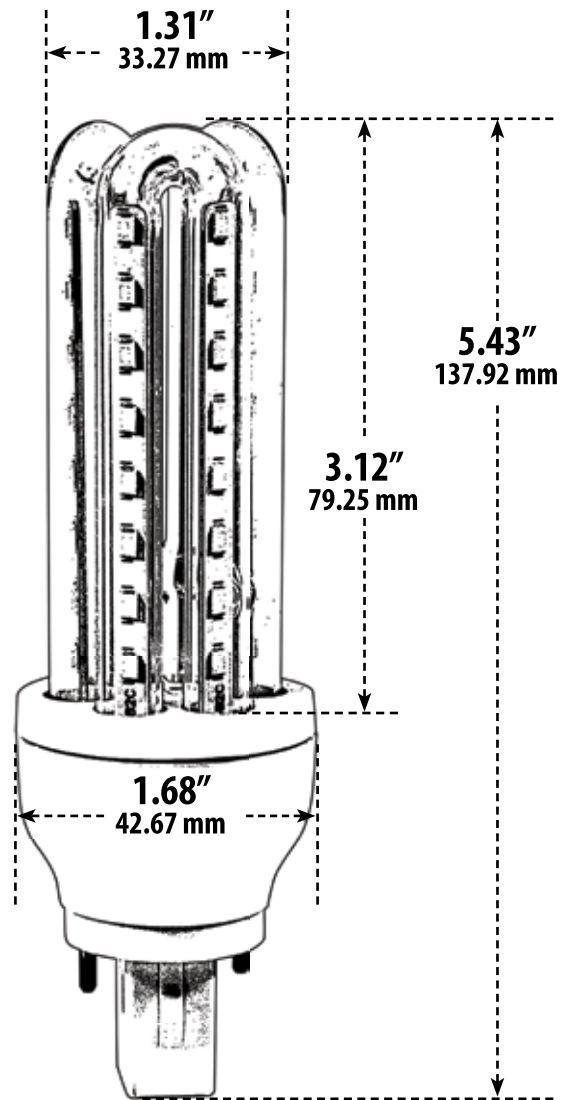

# DL-T-LED/48

## LED LAMP

- ▶ **Base:** G24 2-Pin Base
- ▶ **Lamp:** 9W G24/2-Pin Base 48 LEDs **85-265V** 30K or 65K
- ▶ **Lamp Color:** White
- ▶ **Lamp Size:** 5.43"H x 1.68"W
- ▶ **Lumens:** 820
- ▶ **Lamp Life:** 50,000 Hrs

Overall Dimensions:  
5.43"H x 1.68"W x 1.68"D  
Weight: 2.2oz.

Box Dimensions:  
5.88"H x 1.88"W x 1.88"D

**DABMAR**  
LIGHTING

DABMAR LIGHTING INCORPORATED

2140 Eastman Ave . Oxnard, CA 93030 . 805.604.9090 . f: 805.604.9050 . www.dabmar.com