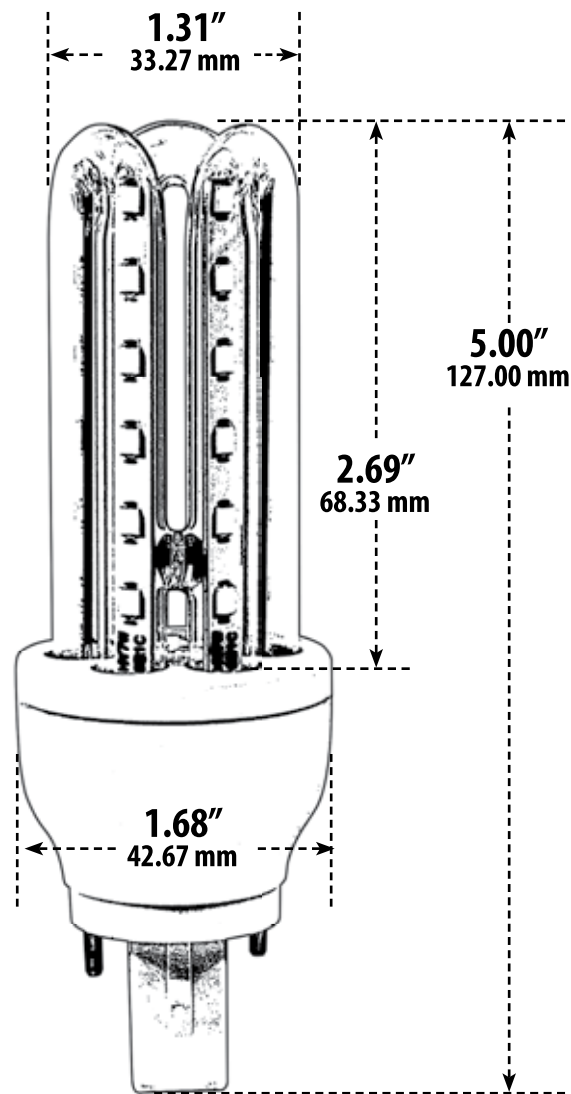

DL-T-LED/36

LED LAMP

- ▶ **Base:** G24 2-Pin Base
- ▶ **Lamp:** 7W G24/2-Pin Base 36 LEDs **85-265V** 30K or 65K
- ▶ **Lamp Color:** White
- ▶ **Lamp Size:** 5.00"H x 1.68"W
- ▶ **Lumens:** 680
- ▶ **Lamp Life:** 50,000 Hrs

Overall Dimensions:
5.00"H x 1.68"W x 1.68"D
Weight: 2oz.

Box Dimensions:
5.88"H x 1.88"W x 1.88"D

DABMAR
LIGHTING

DABMAR LIGHTING INCORPORATED

2140 Eastman Ave . Oxnard, CA 93030 . 805.604.9090 . f: 805.604.9050 . www.dabmar.com