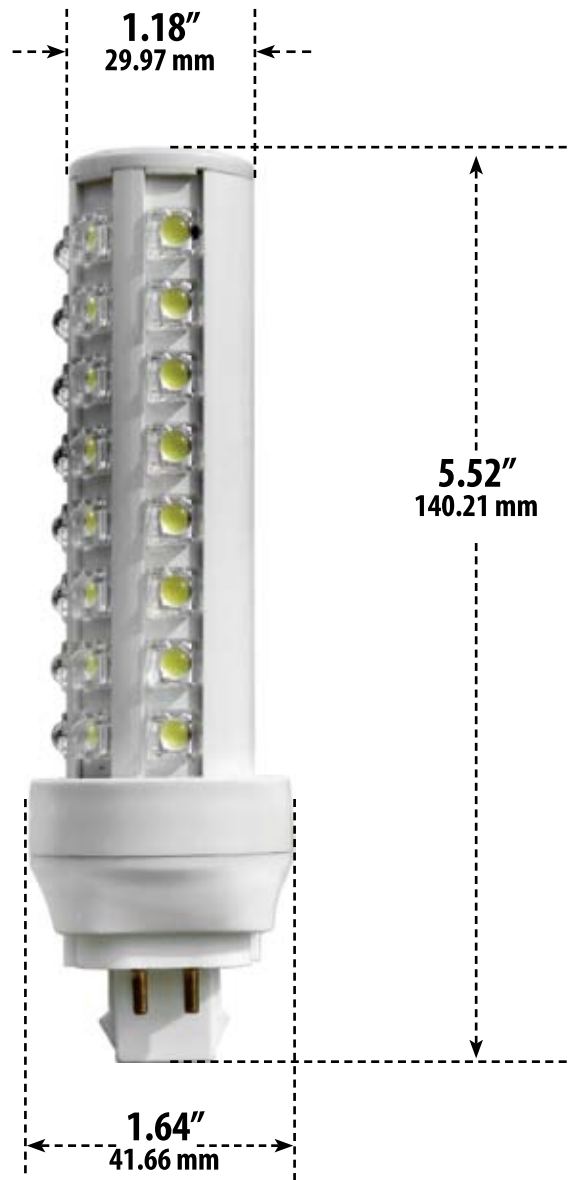

DL-T-LED/24/65K/W

LED LAMP

- ▶ **Base:** Revolvable T/4-Pin G24 Base
- ▶ **Lamp:** 3.6W 24 LEDs 65K 120V
- ▶ **Lamp Color:** White

MODEL NUMBER	ILLUMINANT TYPE	WATTS (W)	VOLTS (V)	LAMP TYPE	BASE TYPE	COLOR TEMPERATURE	LUMENS (LM)	LIFE EXPECTANCY	MAXIMUM OVERALL LENGTH
DL-T-LED/24/64K	LED	3.6	120	24 LEDs	G24 (4-Pin)	6500K	305	30,000 hrs	5.50"