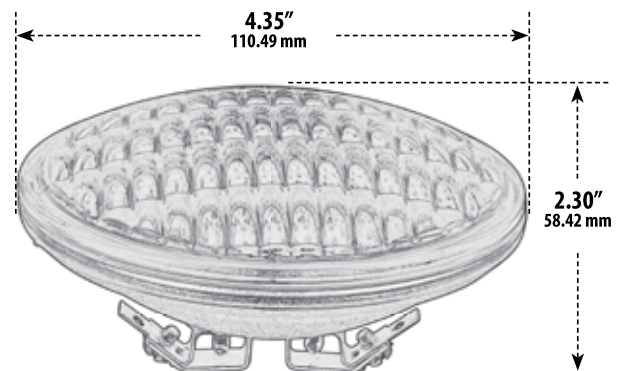

DL-PAR36-LED/60

LED LAMP

- ▶ **Base:** Screw Terminals Base
- ▶ **Lamp:** 4W PAR36 SMD LED 64K 12V
- ▶ **Lamp Colors:** White, Red, Green, Blue, Yellow, Multi-Color
- ▶ **Lumens:** Blue - 70, Green - 180, MC -400, Red - 140, Yellow - 140, 64K - 400
- ▶ **Lamp Life:** 15,000 Hrs