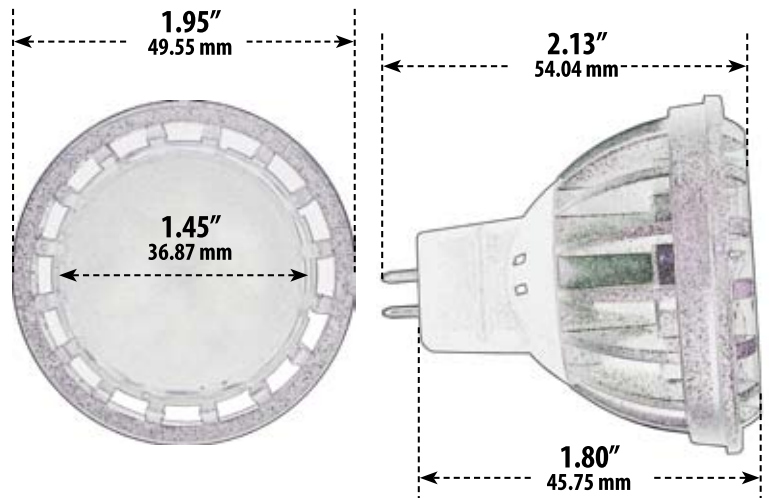

DL-MR16-LED/16

LED LAMP

- ▶ **Base:** 2-Pin Base
- ▶ **Lamp:** 7W MR16 16 LEDs 30K or 65K 12V
- ▶ **Lamp Color:** White
- ▶ **Lumens:** 30K - 400, 65K - 430
- ▶ **Lamp Life:** 50,000 Hrs

DABMAR
LIGHTING

DABMAR LIGHTING INCORPORATED