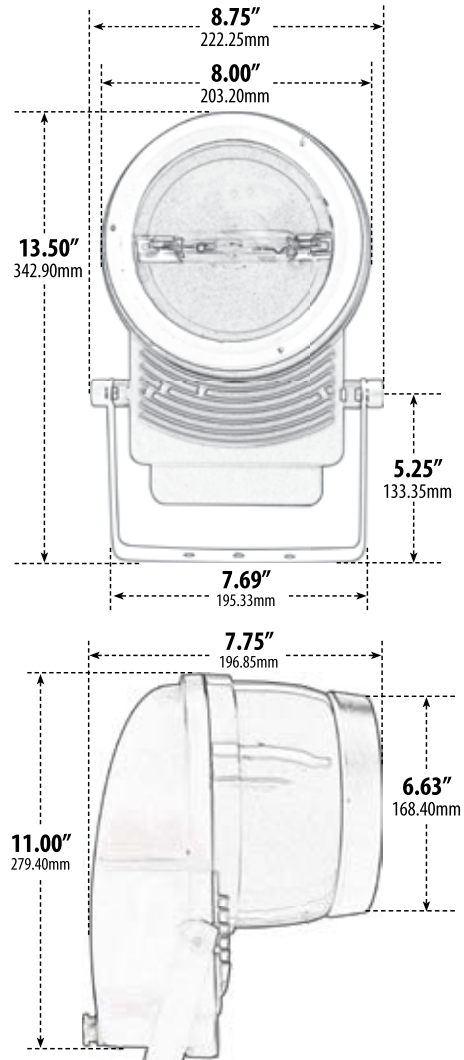

DF9750

SPOT FIXTURE

Maximum Height: 13.50"

Minimum Height: 11.00"

Width: 8.75"

Maximum Depth: 7.75"

Minimum Depth: 7.75"

Overall Dimensions:

11.00"H x 8.75"W x 7.75"D

Weight: 6.8 lbs

Approximate Wire Length: N/A

Box Dimensions: 9.00"W x 11.63"H x 8.88"D

- ▶ **Material:** Powder Coated Cast Aluminum
- ▶ **Lens:** Clear, Heat Resistant, Tempered Glass Lens
- ▶ **Available Finish:** Gray
- ▶ **ETL Approved**

MODEL NUMBER	LAMP TYPE	ILLUMINANT TYPE	WATTS (W)	VOLTS (V)	LAMP(S) INCLUDED?
DF9750	HID	MH/DE	70	120	YES

DABMAR
LIGHTING

DABMAR LIGHTING INCORPORATED

2140 Eastman Ave . Oxnard, CA 93030 . 805.604.9090 . f: 805.604.9050 . www.dabmar.com