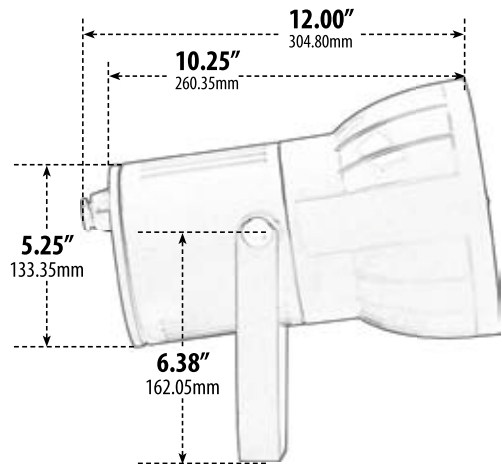

## SPOT FIXTURE

Maximum Height: 13.50"  
Minimum Height: 10.00"  
Width: 7.38"  
Maximum Depth: 12.00"  
Minimum Depth: 11.50"  
Overall Dimensions:  
10.00"H x 7.38"W x 12.00"D

Weight: 6.00 lbs  
Approximate Wire Length: N/A  
Box Dimensions: N/A