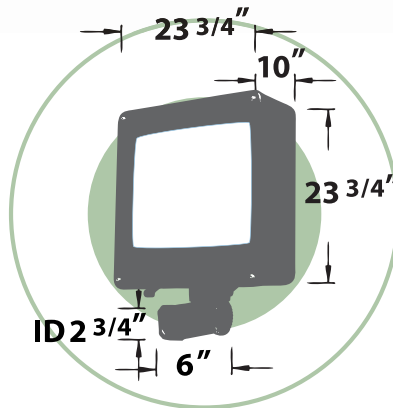

## WALL AND POST FLOOD FIXTURE

DF7740-MT

DF7525-MT

DF7750-MT

- ▶ **Material (Fixture):** Powder Coated Cast Aluminum
- ▶ **Material (Post):** Powder Coated Galvanized Steel
- ▶ One-Piece Plate and Hand-Hole Access
- ▶ Galvanized L-Shaped Bolts with Template, Nuts and Washers Included
- ▶ Cast Aluminum Post Fixture is Adjustable Up to 90 Degree Angle
- ▶ **Lens:** Clear, Heat Resistant, Tempered Glass
- ▶ **Available Finish:** Black, Bronze, Verde Green
- ▶ **ETL Approved**