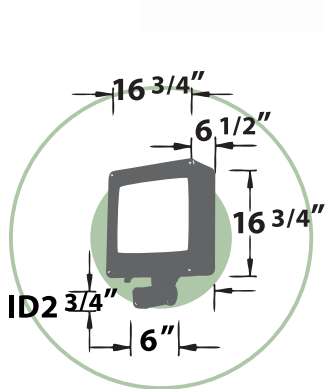

## WALL AND POST FLOOD FIXTURE

DF7740-MT

DF7525-MT

DF7750-MT

- ▶ **Material (Fixture):** Powder Coated Cast Aluminum
- ▶ **Material (Post):** Powder Coated Galvanized Steel
- ▶ One-Piece Plate and Hand-Hole Access
- ▶ Galvanized L-Shaped Bolts with Template, Nuts and Washers Included
- ▶ Cast Aluminum Post Fixture is Adjustable Up to 90 Degree Angle
- ▶ **Lens:** Clear, Heat Resistant, Tempered Glass
- ▶ **Available Finish:** Black, Bronze, Verde Green
- ▶ **ETL Approved**