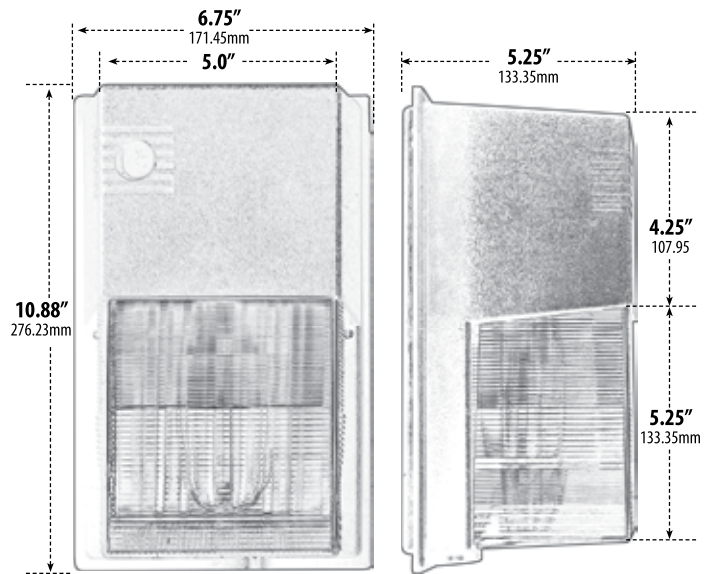

DF6735

SURFACE MOUNTED WALL FIXTURE

Overall Dimensions:
10.875"H x 6.75 "W x 5.25"D

Maximum Height: 10.875"
Width: 6.75"
Maximum Depth: 5.25"

Weight: 2.4 lbs
Box Dimensions:
7.25"W x 11.25" H x 5.50"D

- ▶ **Material:** Polycarbonate
- ▶ **Lens:** Clear, Ribbed, Heat Resistant, Polycarbonate Lens
- ▶ **Available Finish:** Bronze, White
- ▶ **ETL Approved**

MODEL NUMBER	LAMP TYPE	ILLUMINANT TYPE	WATTS (W)	VOLTS (V)	LAMP(S) INCLUDED?
DF6735	HID	HPS	35	120	YES
DF6750	HID	HPS	50	120	YES
DF6755	HID	MH	50	120	YES
DF6770	HID	HPS	70	120	YES

Replacement Cover with Lens: P-CVR-DF6735 (sold separately)