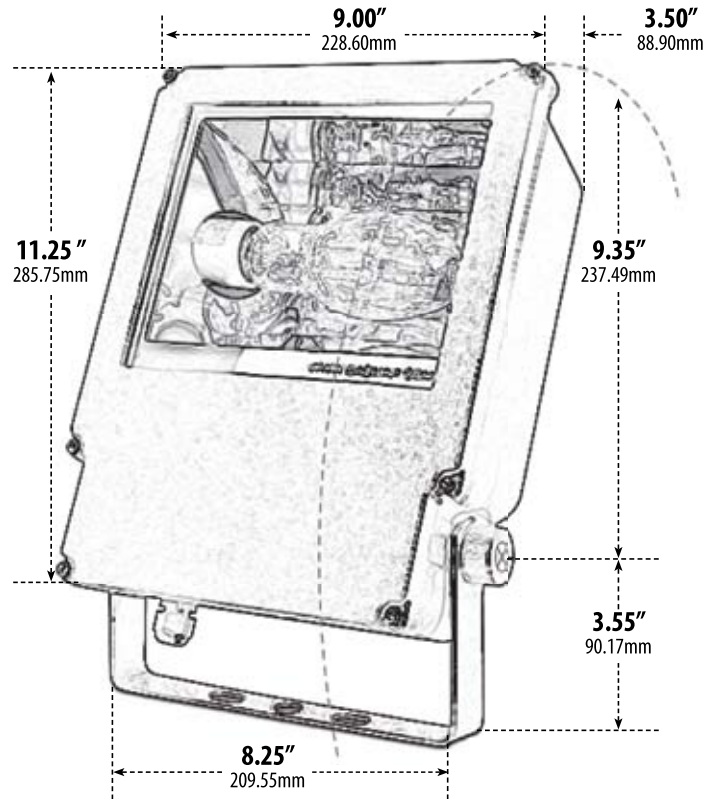

DF6580

MEDIUM HID FLOOD FIXTURE

- **Material:** Powder Coated Cast Aluminum
- **Lens:** Clear, Heat Resistant, Tempered Glass Lens
- **Available Finish:** Black, Bronze
- **ETL Approved**

Overall Dimensions:
12.90"H x 9.00"W x 3.50"D

Weight: 4.2 lbs
Approximate Wire Length: N/A
Box Dimensions: 4.50"H x 13.50"W x 9.50"D

MODEL NUMBER	LAMP TYPE	ILLUMINANT TYPE	WATTS (W)	VOLTS (V)	LAMP(S) INCLUDED?
DF6580	HID	HPS/MED	35	120	YES
DF6581	HID	HPS/MED	50	120	YES
DF6582	HID	HPS/MED	70	120	YES
DF6583	HID	HPS/MED	100	120	YES
DF6584	HID	MH/MED	35	120	YES
DF6585	HID	MH/MED	50	120-277	YES
DF6586	HID	MH/MED	70	120-277	YES