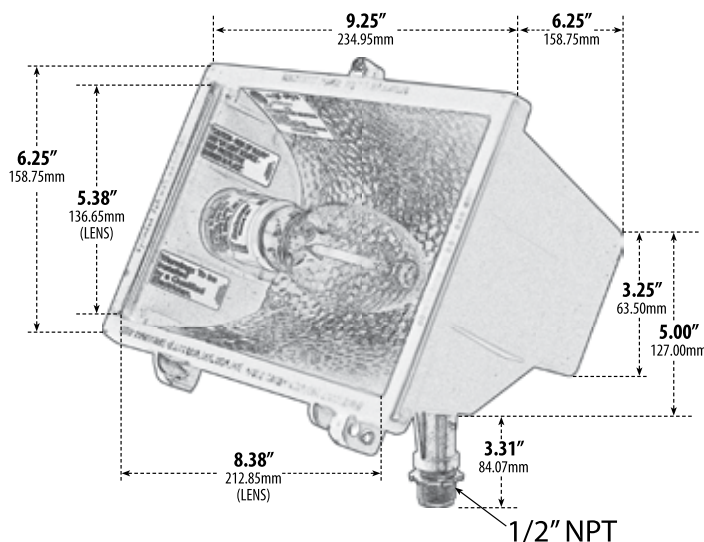

DF6435

MINI FLOOD FIXTURE

- ▶ **Material:** Powder Coated Cast Aluminum
- ▶ **Lens:** Clear, Heat Resistant, Tempered Glass Lens
- ▶ **Available Finish:** Bronze
- ▶ **ETL Approved**

MODEL NUMBER	LAMP TYPE	ILLUMINANT TYPE	WATTS (W)	VOLTS (V)	LAMP(S) INCLUDED?
DF6435	HID	HPS	35	120	YES
DF6450	HID	HPS	50	120	YES
DF6470	HID	HPS	70	120	YES
DF6500	HID	HPS	100	120	YES
DF6550	HID	HPS	150	120	YES
DF6560	HID	MH	50	120	YES
DF6570	HID	MH	70	120	YES

Replacement Glass Lens: P-GLS-DF6435 (sold separately)

Photo Control Option Available (sold separately)

Optional Spike Available: LV-S6-B (sold separately)

Overall Dimensions:
6.25"H x 9.25"W x 6.25"D

Weight: 7.2 lbs
Approximate Wire Length: 7.00"
Box Dimensions: 9.50"H x 7.00"W x 6.63"D