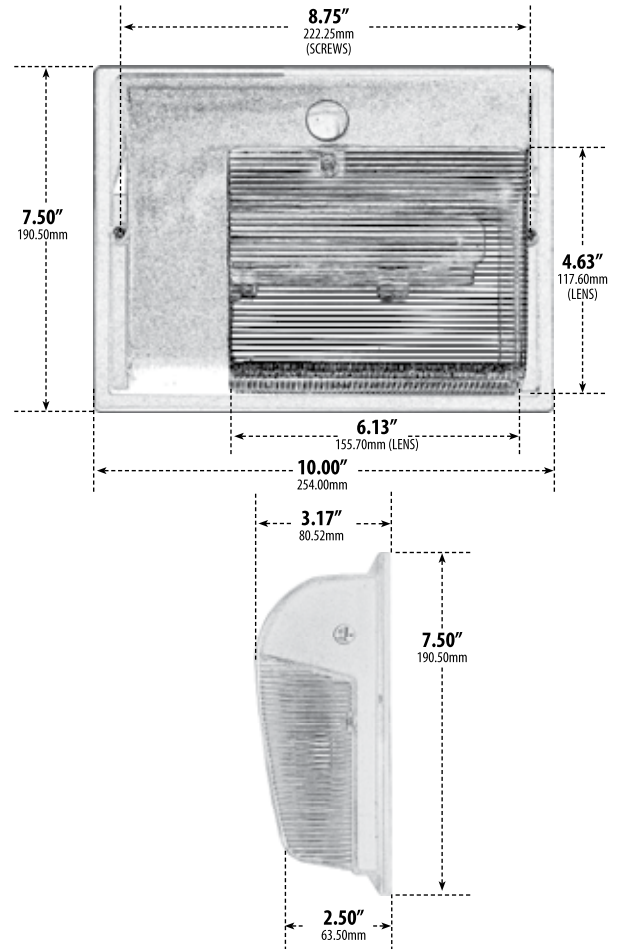

DF6413

SURFACE MOUNTED WALL FIXTURE

Overall Dimensions:
10.00"W x 7.50"H x 3.17"D

Maximum Height: 7.50"
Width: 10.00"
Maximum Depth: 3.17"

Weight: 2.4 lbs
Approximate Wire Length: 5.00"
Box Dimensions: 8.00"W x 10.69"H x 3.09"D

- ▶ **Material:** Polycarbonate
- ▶ **Lens:** Clear, Ribbed, Heat Resistant, Polycarbonate Lens
- ▶ **Available Finish:** Bronze, White
- ▶ **ETL Approved**

MODEL NUMBER	LAMP TYPE	ILLUMINANT TYPE	WATTS (W)	VOLTS (V)	LAMP(S) INCLUDED?
DF6413	PL13	Fluorescent	13	120	YES
DF6426	2 x PL13	Fluorescent	26	120	YES