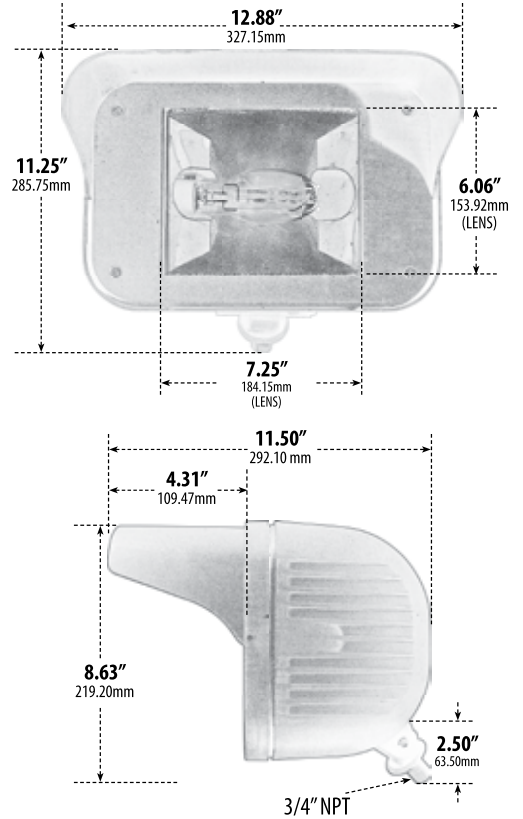

DF1930

FLOOD FIXTURE WITH HOOD

- ▶ **Material:** Powder Coated Cast Aluminum
- ▶ **Lens:** Clear, Heat Resistant, Tempered Glass Lens
- ▶ **Available Finish:** Bronze
- ▶ **ETL Approved**

MODEL NUMBER	LAMP TYPE	ILLUMINANT TYPE	WATTS (W)	VOLTS (V)	LAMP(S) INCLUDED?
DF1930	HID	HPS	50	120	YES
DF1931	HID	HPS	70	120	YES
DF1932	HID	HPS	100	120	YES
DF1933	HID	HPS	150	120	YES
DF1934	HID	MH	50	120	YES
DF1935	HID	MH	70	120	YES
DF1936	HID	MH	100	120	YES
DF1937	HID	HPS	35	120	YES
DF1950	HID	HPS/DE	50	120	YES
DF1951	HID	HPS/DE	70	120	YES
DF1952	HID	MH/DE	50	120	YES
DF1953	HID	MH/DE	70	120	YES

Maximum Height: 11.88"
 Minimum Height: 8.58"
 Width: 12.88"
 Maximum Depth: 11.50"
 Minimum Depth: 11.50"

Overall Dimensions:
 11.25"H x 12.88"W x 11.88"D

Weight: 18.2 lbs
 Approximate Wire Length: N/A
 Box Dimensions: 13.38"H x 11.00"W x 8.25" D