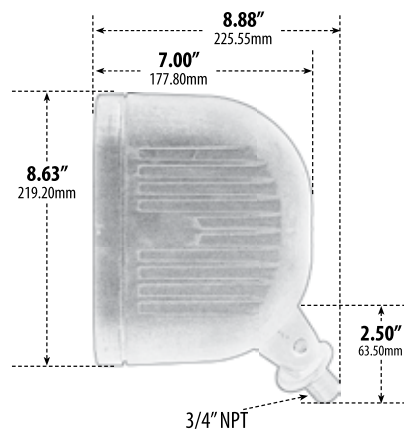

# DF1920

## FLOOD FIXTURE

- ▶ **Material:** Powder Coated Cast Aluminum
- ▶ **Lens:** Clear, Heat Resistant, Tempered Glass Lens
- ▶ **Available Finish:** Bronze
- ▶ **ETL Approved**

MODEL NUMBER	LAMP TYPE	ILLUMINANT TYPE	WATTS (W)	VOLTS (V)	LAMP(S) INCLUDED?
DF1920	HID	HPS	50	120	YES
DF1921	HID	HPS	70	120	YES
DF1922	HID	HPS	100	120	YES
DF1923	HID	HPS	150	120	YES
DF1924	HID	MH	50	120	YES
DF1925	HID	MH	70	120	YES
DF1926	HID	MH	100	120	YES
DF1927	HID	HPS	35	120	YES
DF1940	HID	HPS/DE	50	120	YES
DF1941	HID	HPS/DE	70	120	YES
DF1942	HID	MH/DE	50	120	YES
DF1943	HID	MH/DE	70	120	YES

Photo Control Option Available (sold separately)

Maximum Height: 11.88"

Minimum Height: 8.58"

Width: 12.88"

Maximum Depth: 10.00"

Minimum Depth: 8.88"

Overall Dimensions:

11.88"H x 12.88"W x 8.88"D

Weight: 13.20 lbs

Approximate Wire Length: N/A

Box Dimensions: 13.38"H x 11.00"W x 8.25 "D

**DABMAR**  
LIGHTING

DABMAR LIGHTING INCORPORATED

2140 Eastman Ave . Oxnard, CA 93030 . 805.604.9090 . f: 805.604.9050 . www.dabmar.com