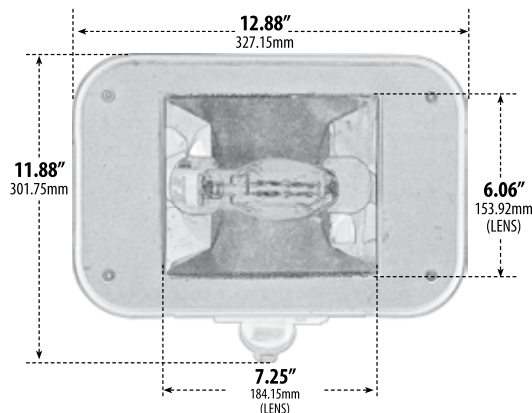

## FLOOD FIXTURE

- ▶ **Material:** Powder Coated Cast Aluminum
- ▶ **Lens:** Clear, Heat Resistant, Tempered Glass Lens
- ▶ **Available Finish:** Bronze
- ▶ **ETL Approved**

MODEL NUMBER	LAMP TYPE	ILLUMINANT TYPE	WATTS (W)	VOLTS (V)	LAMP(S) INCLUDED?
DF1920	HID	HPS	50	120	YES
DF1921	HID	HPS	70	120	YES
DF1922	HID	HPS	100	120	YES
DF1923	HID	HPS	150	120	YES
DF1924	HID	MH	50	120	YES
DF1925	HID	MH	70	120	YES
DF1926	HID	MH	100	120	YES
DF1927	HID	HPS	35	120	YES
DF1940	HID	HPS/DE	50	120	YES
DF1941	HID	HPS/DE	70	120	YES
DF1942	HID	MH/DE	50	120	YES
DF1943	HID	MH/DE	70	120	YES

Photo Control Option Available (sold separately)

Maximum Height: 11.88"

Minimum Height: 8.58"

Width: 12.88"

Maximum Depth: 10.00"

Minimum Depth: 8.88"

Overall Dimensions:

11.88"H x 12.88"W x 8.88"D

Weight: 13.20 lbs

Approximate Wire Length: N/A

Box Dimensions: 13.38"H x 11.00"W x 8.25 "D

**DABMAR**  
LIGHTING

DABMAR LIGHTING INCORPORATED

2140 Eastman Ave . Oxnard, CA 93030 . 805.604.9090 . f: 805.604.9050 . www.dabmar.com