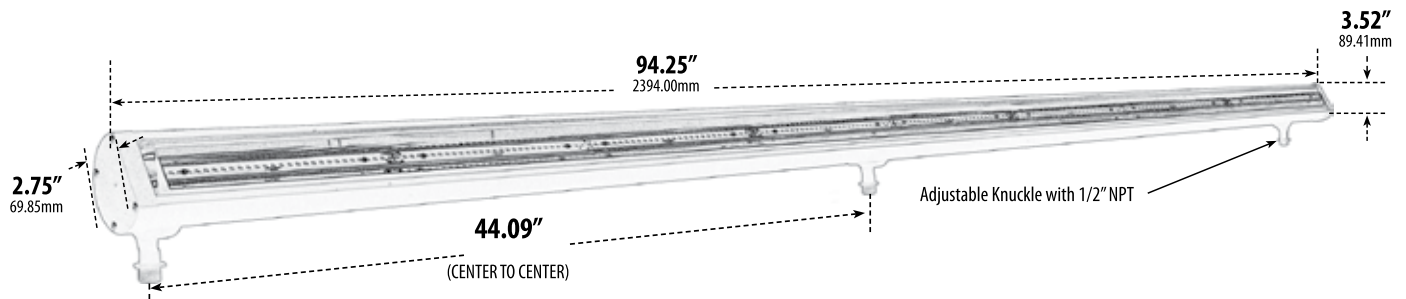

DF-LED9408

LED LINEAR FLOOD & SIGN LIGHT

DF-LED9408

MODEL NUMBER	LAMP TYPE	ILLUMINANT TYPE	WATTS (W)	VOLTS (V)	LAMP(S) INCLUDED?
DF-LED9408	LED BOARD	240 LEDS	80	120	YES

- ▶ **Material:** Powder Coated Cast Aluminum
- ▶ **Lens:** Clear, Heat Resistant, Tempered Glass
- ▶ **Lamp:** Integral LED Circuit Board
- ▶ **Color Temperature:** 6400K
- ▶ **Available Finish:** Bronze
- ▶ **Adjustable Knuckles with 1/2" NPT**
- ▶ **Ground Mounting Spikes:** LV-S6 (sold separately)
- ▶ **ETL Approval Pending**