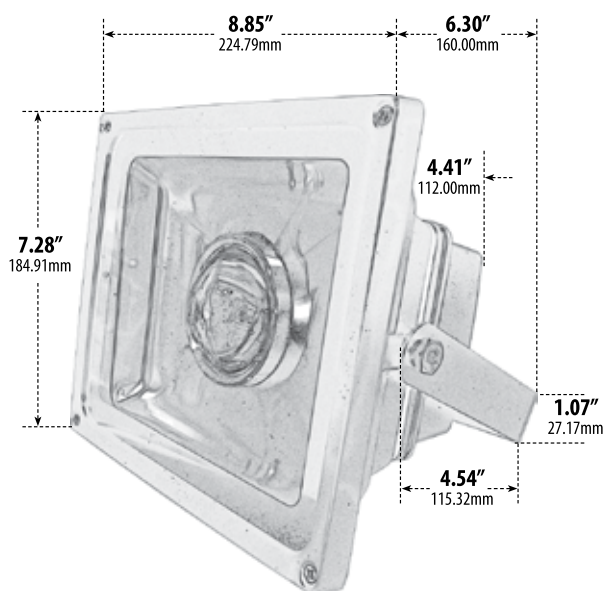

DF-LED5961

LED FLOOD LIGHT

- ▶ **Material:** Powder Coated Cast Aluminum
- ▶ **Lens:** Clear, Heat Resistant, Tempered Glass
- ▶ **Lamp:** Led Chip
- ▶ **Lamp Color:** White, Blue
- ▶ **Color Temperature:** 5000K

MODEL NUMBER	LAMP TYPE	ILLUMINANT TYPE	WATTS (W)	VOLTS (V)	LAMP(S) INCLUDED?
DF-LED5961	LED CHIP	LED	30	120-277	YES
DF-LED5961-B/BLUE	LED CHIP	BLUE LED	30	120-277	YES

- ▶ **Adjustable U-Shaped Bracket**
- ▶ **Available Color:** Black
- ▶ **ETL Approval Pending**

Overall Dimensions:
7.28"H x 8.85"W x 6.30"D

Weight: 4.00 lbs
Approximate Wire Length: N/A
Box Dimensions:
7.75"H x 9.13"W x 5.00"D

DABMAR
LIGHTING

DABMAR LIGHTING INCORPORATED

2140 Eastman Ave . Oxnard, CA 93030 . 805.604.9090 . f: 805.604.9050 . www.dabmar.com