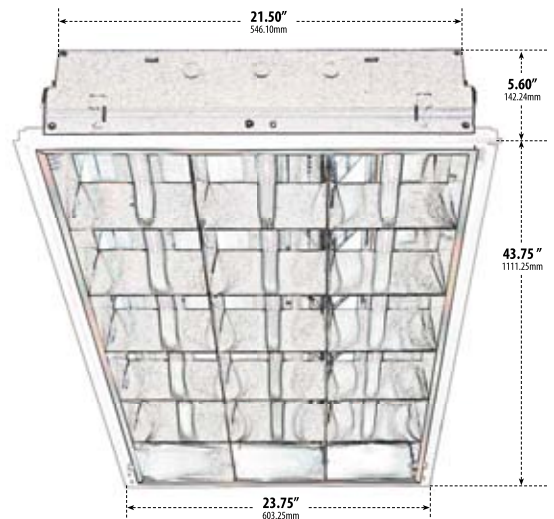

DC-LED4050

2' x 4' LAY-IN LED 3-LAMP CEILING FIXTURE

- ▶ **Material:** Powder Coated Steel Housing
- ▶ **Lens:** Open Face with Reflector and Guard
- ▶ **Lamp:** 3 lamps - Medium Pin Base
- ▶ **Available Finish:** White
- ▶ **50,000 Hour Lamp Life:** (estimate)
- ▶ **ETL Approval Pending**

MODEL NUMBER	LAMP TYPE	ILLUMINANT TYPE	WATTS (W)	VOLTS (V)	LAMP(S) INCLUDED?
DC-LED4050	LED	240 LEDs (3 x 18W)	54	120-277	YES

3 Lamps (240 LEDs) included = 54W, 5100 Lumens, 4100K

Replacement Lamp Only: DL-T8-LED48/18/41K

Overall Dimensions:

43.75"H x 23.75"W x 5.60"D

Weight: 28.66 lbs

Approximate Wire Length: N/A

Box Dimensions: 24.33"H x 48.62"W x 6.22"D

DABMAR
LIGHTING

DABMAR LIGHTING INCORPORATED

2140 Eastman Ave . Oxnard, CA 93030 . 805.604.9090 . f: 805.604.9050 . www.dabmar.com