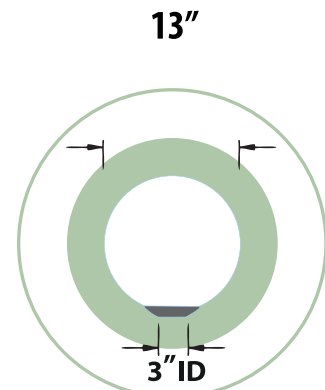

D7000

POST TOP FIXTURE

POST TOP FIXTURES

- ▶ **Base Material:** Powder Coated Cast Aluminum
- ▶ **Globe:** Polyethylene
- ▶ **Available Base Finish:** Black, White, Verde Green
- ▶ **ETL Approved**

MODEL NUMBER	LAMP TYPE	ILLUMINANT TYPE	WATTS (W)	VOLTS (V)	DIAMETER	LAMP(S) INCLUDED?
D7000**	A-Type	Incandescent	60	120	13"	NO
D7100	PL13	Fluorescent	13	120	13"	YES
D7113	S13-GU24	Fluorescent	13	120	13"	YES
D7126	S26-GU24	Fluorescent	26	120	13"	YES
D7016**	A-Type	Incandescent	150	120	16"	NO
D7114	S13-GU24	Fluorescent	13	120	16"	YES
D7127	S26-GU24	Fluorescent	26	120	16"	YES
D7018**	A-Type	Incandescent	150	120	18"	NO
D7115	S13-GU24	Fluorescent	13	120	18"	YES
D7128	S26-GU24	Fluorescent	26	120	18"	YES
D7200	PL13	Fluorescent	2 x 13	120	13"	YES
D7248	CFL	Fluorescent	50	120	16"	YES
D7249	CFL	Fluorescent	50	120	18"	YES
D7335	HID	HPS	35	120	16"	YES
D7336	HID	HPS	35	120	18"	YES
D7340	HID	MH	35	120	16"	YES
D7341	HID	MH	35	120	18"	YES
D7350	HID	HPS	50	120	16"	YES
D7350-MH	HID	MH	50	120	16"	YES
D7351	HID	HPS	50	120	18"	YES
D7351-MH	HID	MH	50	120	18"	YES
D7370	HID	HPS	70	120	16"	YES
D7370-MH	HID	MH	70	120	18"	YES
D7371	HID	HPS	70	120	18"	YES
D7400	HID	HPS	100	120	18"	YES
D7450	HID	HPS	150	120	18"	YES

**AVAILABLE IN 11W LED Add -LED11 to Model Number

**AVAILABLE IN 20W LED Add -LED20 to Model Number

D7018

Replacement Globe:
P-GLB-65 (sold separately)

D7016

Replacement Globe:
P-GLB-63 (sold separately)

D7000