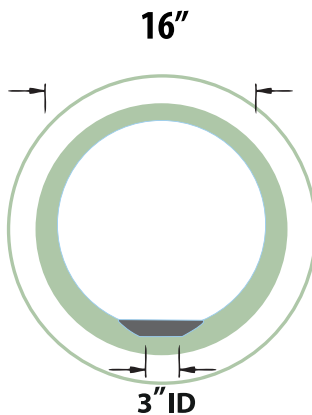

D7000

POST TOP FIXTURE

POST TOP FIXTURES

- ▶ **Base Material:** Powder Coated Cast Aluminum
- ▶ **Globe:** Polyethylene
- ▶ **Available Base Finish:** Black, White, Verde Green
- ▶ **ETL Approved**

MODEL NUMBER	LAMP TYPE	ILLUMINANT TYPE	WATTS (W)	VOLTS (V)	DIAMETER	LAMP(S) INCLUDED?
D7000**	A-Type	Incandescent	60	120	13"	NO
D7100	PL13	Fluorescent	13	120	13"	YES
D7113	S13-GU24	Fluorescent	13	120	13"	YES
D7126	S26-GU24	Fluorescent	26	120	13"	YES
D7016**	A-Type	Incandescent	150	120	16"	NO
D7114	S13-GU24	Fluorescent	13	120	16"	YES
D7127	S26-GU24	Fluorescent	26	120	16"	YES
D7018**	A-Type	Incandescent	150	120	18"	NO
D7115	S13-GU24	Fluorescent	13	120	18"	YES
D7128	S26-GU24	Fluorescent	26	120	18"	YES
D7200	PL13	Fluorescent	2 x 13	120	13"	YES
D7248	CFL	Fluorescent	50	120	16"	YES
D7249	CFL	Fluorescent	50	120	18"	YES
D7335	HID	HPS	35	120	16"	YES
D7336	HID	HPS	35	120	18"	YES
D7340	HID	MH	35	120	16"	YES
D7341	HID	MH	35	120	18"	YES
D7350	HID	HPS	50	120	16"	YES
D7350-MH	HID	MH	50	120	16"	YES
D7351	HID	HPS	50	120	18"	YES
D7351-MH	HID	MH	50	120	18"	YES
D7370	HID	HPS	70	120	16"	YES
D7370-MH	HID	MH	70	120	18"	YES
D7371	HID	HPS	70	120	18"	YES
D7400	HID	HPS	100	120	18"	YES
D7450	HID	HPS	150	120	18"	YES

**AVAILABLE IN 11W LED Add -LED11 to Model Number

**AVAILABLE IN 20W LED Add -LED20 to Model Number

D7018

Replacement Globe:
P-GLB-65 (sold separately)

D7016

Replacement Globe:
P-GLB-63 (sold separately)

D7000