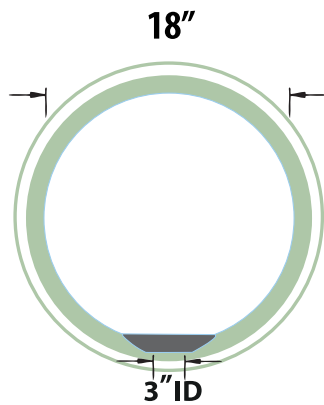

D7000

POST TOP FIXTURE

POST TOP FIXTURES

- ▶ **Base Material:** Powder Coated Cast Aluminum
- ▶ **Globe:** Polyethylene
- ▶ **Available Base Finish:** Black, White, Verde Green
- ▶ **ETL Approved**

MODEL NUMBER	LAMP TYPE	ILLUMINANT TYPE	WATTS (W)	VOLTS (V)	DIAMETER	LAMP(S) INCLUDED?
D7000**	A-Type	Incandescent	60	120	13"	NO
D7100	PL13	Fluorescent	13	120	13"	YES
D7113	S13-GU24	Fluorescent	13	120	13"	YES
D7126	S26-GU24	Fluorescent	26	120	13"	YES
D7016**	A-Type	Incandescent	150	120	16"	NO
D7114	S13-GU24	Fluorescent	13	120	16"	YES
D7127	S26-GU24	Fluorescent	26	120	16"	YES
D7018**	A-Type	Incandescent	150	120	18"	NO
D7115	S13-GU24	Fluorescent	13	120	18"	YES
D7128	S26-GU24	Fluorescent	26	120	18"	YES
D7200	PL13	Fluorescent	2 x 13	120	13"	YES
D7248	CFL	Fluorescent	50	120	16"	YES
D7249	CFL	Fluorescent	50	120	18"	YES
D7335	HID	HPS	35	120	16"	YES
D7336	HID	HPS	35	120	18"	YES
D7340	HID	MH	35	120	16"	YES
D7341	HID	MH	35	120	18"	YES
D7350	HID	HPS	50	120	16"	YES
D7350-MH	HID	MH	50	120	16"	YES
D7351	HID	HPS	50	120	18"	YES
D7351-MH	HID	MH	50	120	18"	YES
D7370	HID	HPS	70	120	16"	YES
D7370-MH	HID	MH	70	120	18"	YES
D7371	HID	HPS	70	120	18"	YES
D7400	HID	HPS	100	120	18"	YES
D7450	HID	HPS	150	120	18"	YES

**AVAILABLE IN 11W LED Add -LED11 to Model Number

**AVAILABLE IN 20W LED Add -LED20 to Model Number

D7018

Replacement Globe:
P-GLB-65 (sold separately)

D7016

Replacement Globe:
P-GLB-63 (sold separately)

D7000