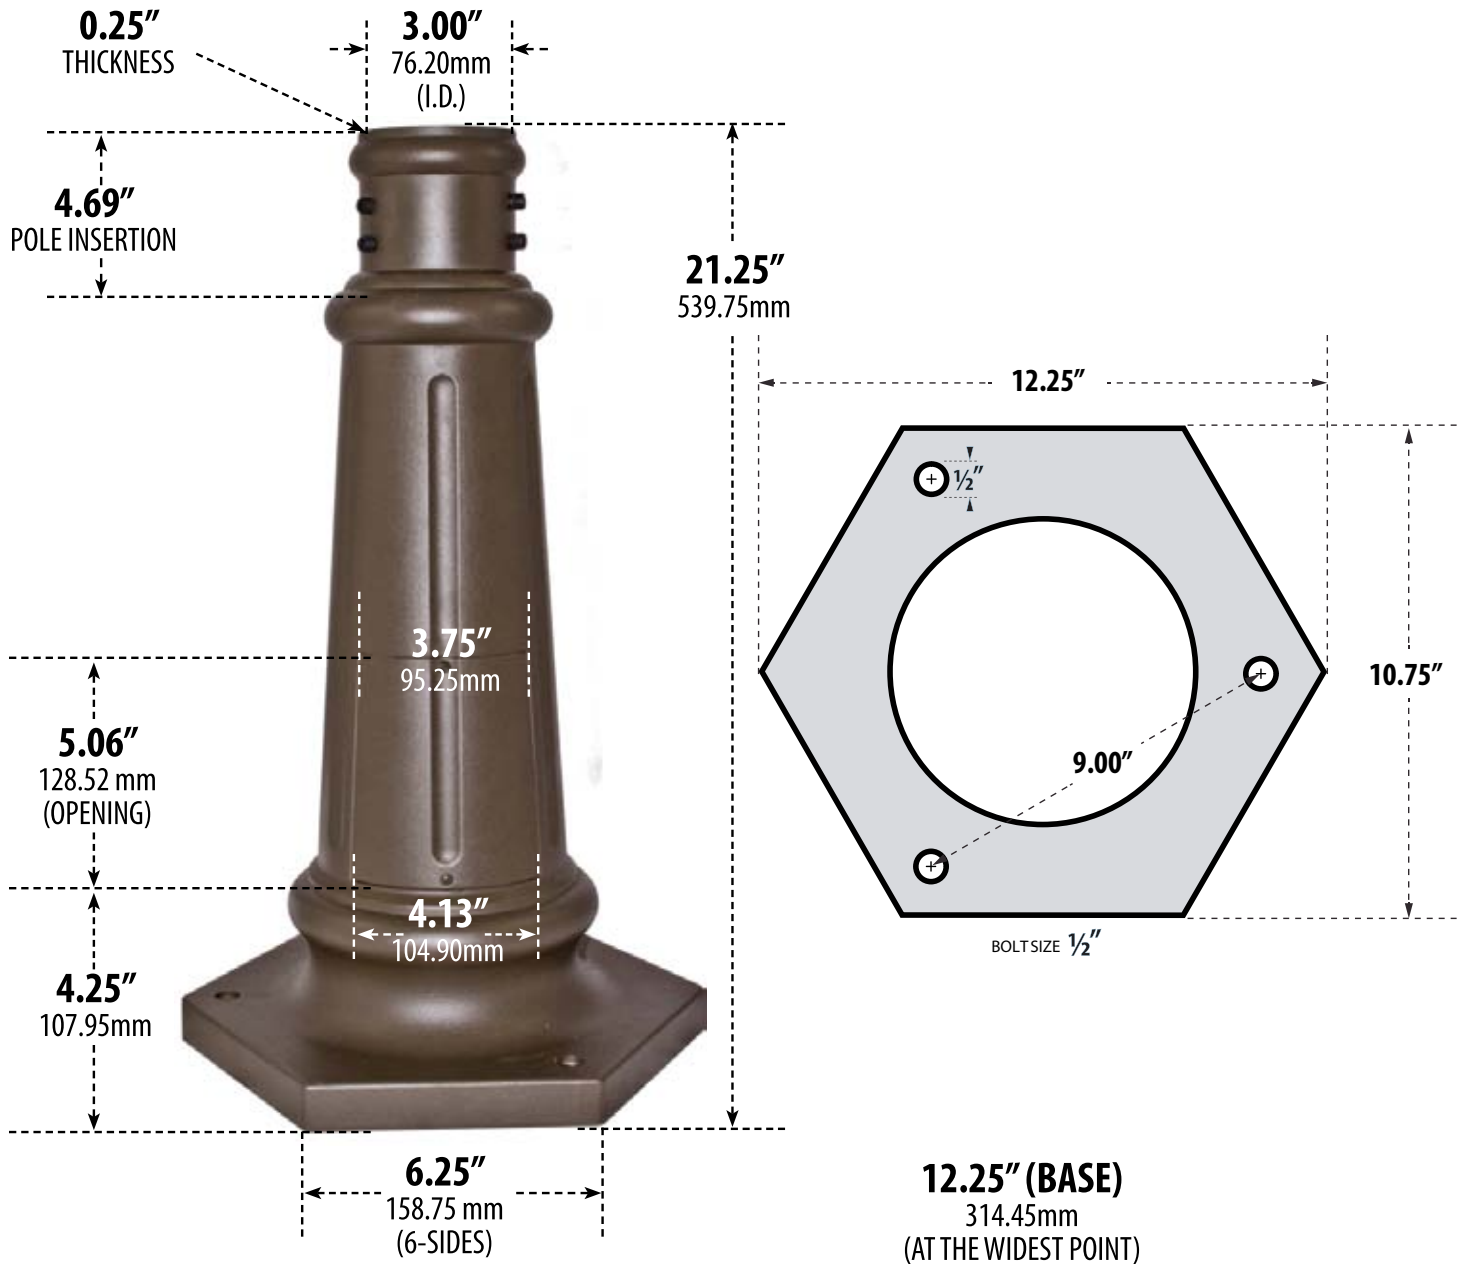

BS350

SURFACE MOUNTED BASE FOR 3" O.D. ROUND POST

- **Material:** Powder Coated Cast Aluminum
- **Available Finish:** Black, White, Bronze, Verde Green

| MODEL NUMBER | | |
|--------------|----------------------|--------------|
| BS350 | 21"H x 10.75" W BASE | 3" ID FITTER |

Overall Dimensions:
21.25"H x 12.25"W x 12.25"D

Weight: 9.4 lbs
Box Dimensions: 21.50"H x 12.75"W x 11.00"D

DABMAR
L I G H T I N G

DABMAR LIGHTING INCORPORATED

2140 Eastman Ave . Oxnard, CA 93030 . 805.604.9090 . f: 805.604.9050 . www.dabmar.com