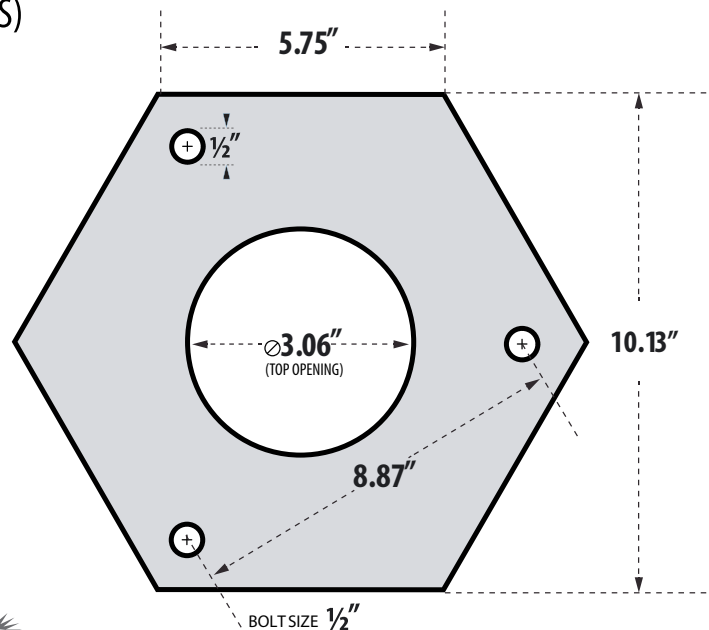

## SURFACE MOUNTED BASE FOR 3" O.D. ROUND POST

**11.63" (BASE)**  
295.40mm  
(AT THE WIDEST POINT)

**5.88"**  
149.35mm  
(6-SIDES)

**8.00"**  
203.20mm

- ▶ **Material:** Powder Coated Cast Aluminum
- ▶ **Available Finish:** Black, White, Bronze, Verde Green

MODEL NUMBER		
BS300	8"H x 10"W BASE	3" ID FITTER

Overall Dimensions:  
8.00"H x 11.63"W x 11.63"D

Weight: 5.4 lbs  
Box Dimensions: 8.75"H x 11.50"W x 10.75"D

**DABMAR**  
LIGHTING

DABMAR LIGHTING INCORPORATED