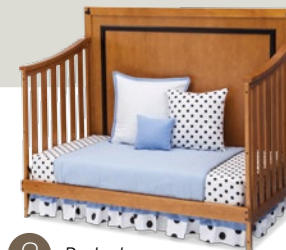

Disney Mickey Icon 4-in-1 Crib

8154

1 Crib

Your baby will become an honorary member of The Mickey Mouse Club by having their very own Mickey Icon 4-in-1 Crib. Oh boy! Heads above the rest, this magical crib features Mickey icons flanking the headboard and footboard, along with a classic two-tone design. Truly timeless, this long-lasting crib with three mattress height positions converts into a toddler bed, daybed and full size bed, making it the only bed your child will ever need. Built from strong and sturdy wood, it's designed with beauty and safety in mind, and is JPMA certified which means this crib has been tested to the highest category specific standards established by ASTM, through annual independent laboratory testing. When you purchase the Mickey Icon 4-in-1 Crib by Delta Children you'll bring the fun, whimsical spirit of Mickey to your child's nursery. Dreams really do come true.

- Converts from a crib to a toddler bed, to a daybed and to a full size bed with headboard & footboard. (daybed rail included; toddler guardrail and crib conversion rails sold separately)
- Mickey icons flank the headboard and footboard
- Strong & sturdy wood construction
- 3 Position mattress height adjustment
- Fits standard size crib mattress (sold separately)
- Tested for lead and other toxic elements to meet or exceed government and ASTM safety standards
- JPMA certified to meet or exceed all safety standards set by the CPSC & ASTM
- Easy Assembly
- Toddler guardrail: 81525-251 (Warm Honey)
- Crib conversion rails: 0050-001 (Black) Wood (converts crib to full size bed with headboard & footboard. sold separately)
- Assembled Dimensions: 55.5"(W) x 46"(H) x 30.25"(D)
- Imported from Asia

2 Toddler Bed

3 Daybed

4 Full Size Bed

Available Finishes

 925-Warm Honey w/Black