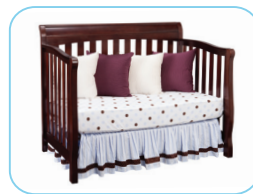

### Eclipse 4-in-1 Crib No.7886

- Converts from crib to: toddler bed, daybed, and full size bed with headboard & footboard (crib conversion rails sold separately)
- Strong & sturdy wood construction
- 3 Position mattress height adjustment
- Fits standard size crib mattress (sold separately)
- Non-toxic finish tested for lead and other toxic elements to meet or exceed government and ASTM safety standards
- JPMA certified to meet or exceed all safety standards set by the CPSC & ASTM
- Easy Assembly
- Assembled Dimensions: 55.25"(W) x 32.50"(D) x 43.25"(H)
- Imported from Asia

Crib

Toddler Bed

Daybed

Full Size Bed

Available Finishes

100 White

209 Spiced Cinnamon

607 Black Cherry Espresso