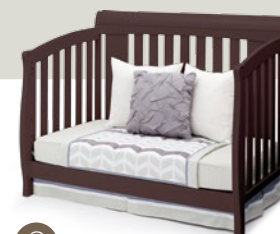

Clermont 4-in-1 Crib

7846

Make your dream nursery a reality with the Clermont 4-in-1 Crib from Delta Children. With the kind of sophistication that will last your child from birth till adulthood, this timeless crib features a sleigh-style silhouette and a mixture of wide and skinny slats to create a solid, yet airy feel. Designed to grow with your baby, it converts into a toddler bed, daybed and full size bed, making it the only bed your child will ever need.

- Converts from crib to: toddler bed, daybed, and to full size bed with headboard & footboard. (daybed rail included; toddler guardrail & crib conversion rails sold separately)
- Strong & sturdy wood construction
- 3 Position mattress height adjustment
- Fits standard size crib mattress (sold separately)
- Tested for lead and other toxic elements to meet or exceed government and ASTM safety standards
- JPMA certified to meet or exceed all safety standards set by the CPSC & ASTM
- Easy Assembly
- Toddler guardrail: 0081
- Crib conversion rails:
  - 0040 Metal (converts crib to full size bed with headboard only. sold separately)
  - 0050 Wood (converts crib to full size bed with headboard & footboard. sold separately)
- Assembled Dimensions: 54.50"(W) x 42.25"(H) x 34"(D)
- Imported from Asia

3 Daybed

Available Finishes

130-Bianca 204-Chocolate