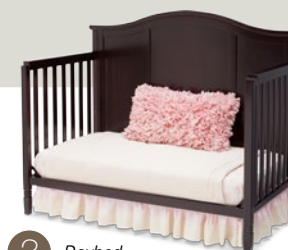

Madrid 4-in-1 Crib

7730

The laid-back charm of cottage-style furniture is captured in the Madrid 4-in-1 Crib from Delta Children. Topped with a bell-shaped headboard that features three inset panels, this timeless crib will be the centerpiece of any nursery.

- Converts from a crib to a toddler bed, to a daybed and to a full size bed with headboard (daybed rail included; toddler guardrail and bed frame sold separately)
- Strong & sturdy wood construction
- 3 Position mattress height adjustment
- Fits standard size crib mattress (sold separately)
- Tested for lead and other toxic elements to meet or exceed government and ASTM safety standards
- JPMA certified to meet or exceed all safety standards set by the CPSC & ASTM
- Easy Assembly
- Toddler guardrail: 0080
- Metal Bed Frame: 0040 (converts crib to full size bed with headboard only. sold separately)
- Assembled Dimensions: 55.75"(W) x 45.25"(H) x 30.25"(D)
- Imported from Asia

3 Daybed

Available Finishes

026-Grey 100-White 207-Dark Chocolate