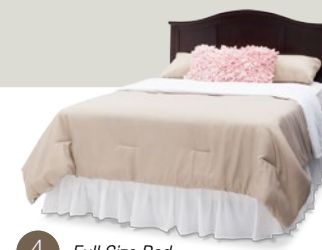

Madrid 4-in-1 Crib

7730

1 Crib

The laid-back charm of cottage-style furniture is captured in the Madrid 4-in-1 Crib from Delta Children. Topped with a bell-shaped headboard that features three inset panels, this timeless crib will be the centerpiece of any nursery.

- Converts from a crib to a toddler bed, to a daybed and to a full size bed with headboard (daybed rail included; toddler guardrail and bed frame sold separately)
- Strong & sturdy wood construction
- 3 Position mattress height adjustment
- Fits standard size crib mattress (sold separately)
- Tested for lead and other toxic elements to meet or exceed government and ASTM safety standards
- JPMA certified to meet or exceed all safety standards set by the CPSC & ASTM
- Easy Assembly
- Toddler guardrail: 0080
- Metal Bed Frame: 0040 (converts crib to full size bed with headboard only. sold separately)
- Assembled Dimensions: 55.75"(W) x 45.25"(H) x 30.25"(D)
- Imported from Asia

2 Toddler Bed

3 Daybed

4 Full Size Bed

Available Finishes

 026-Grey  100-White  207-Dark Chocolate