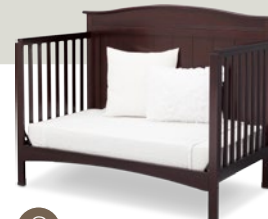

Bennett 4-in-1 Crib

540320

The Bennett 4-in-1 Crib from Delta Children will create a space that you and your baby will love to spend time in: classic, charming and above all, designed to effortlessly transition with your child as they grow. Featuring a graceful silhouette, the gentle curves on the headboard mix well with the planked panels below.

- Converts from a crib to a toddler bed, to a daybed and to a full size bed with headboard & footboard. (daybed rail included; toddler guardrail and Delta Children's full size bed rails sold separately)
- Strong & sturdy wood construction
- 3 Position mattress height adjustment
- Fits standard size crib mattress (Sold Separately)
- Tested for lead and other toxic elements to meet or exceed government and ASTM safety standards
- JPMA certified to meet or exceed all safety standards set by the ASTM
- Easy Assembly
- Toddler guardrail: 0080 (Sold Separately)
- Full size bed rails: 0050 (converts crib to full size bed with headboard & footboard. Sold Separately)
- Arch Trundle: 540950 (pull-out drawer with wheels, that offers under crib storage. Sold Separately)
- Assembled Dimensions: 55.75"(W) x 43.75"(H) x 30.50"(D)
- Imported from Asia

3 Daybed

Available Finishes

026-Grey   130-Bianca   207-Dark Chocolate