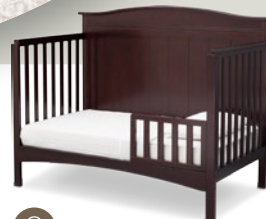

Bennett 4-in-1 Crib

540320

1 Crib

The Bennett 4-in-1 Crib from Delta Children will create a space that you and your baby will love to spend time in: classic, charming and above all, designed to effortlessly transition with your child as they grow. Featuring a graceful silhouette, the gentle curves on the headboard mix well with the planked panels below.

- Converts from a crib to a toddler bed, to a daybed and to a full size bed with headboard & footboard. (daybed rail included; toddler guardrail and Delta Children's full size bed rails sold separately)
- Strong & sturdy wood construction
- 3 Position mattress height adjustment
- Fits standard size crib mattress (Sold Separately)
- Tested for lead and other toxic elements to meet or exceed government and ASTM safety standards
- JPMA certified to meet or exceed all safety standards set by the ASTM
- Easy Assembly
- Toddler guardrail: 0080 (Sold Separately)
- Full size bed rails: 0050 (converts crib to full size bed with headboard & footboard. Sold Separately)
- Arch Trundle: 540950 (pull-out drawer with wheels, that offers under crib storage. Sold Separately)
- Assembled Dimensions: 55.75"(W) x 43.75"(H) x 30.50"(D)
- Imported from Asia