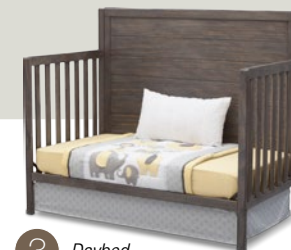

# Cambridge 4-in-1 Crib

# 535150

1 Crib

Relaxed and rustic, the Cambridge 4-in-1 Crib from Delta Children works for countryside nurseries and city spaces alike. Starting with a solid headboard accented with horizontal planks, and finished with a unique wire brush finish that allows for a deep grain texture to show through, this strong and sturdy crib is also JPMA certified for peace of mind.

- Converts from a crib to a toddler bed, to a daybed and to a full size bed headboard. (daybed rail included; toddler guardrail and full size platform bed kit with footboard sold separately)
- Strong & sturdy wood construction
- 3 Position mattress height adjustment
- Fits standard size crib mattress (sold separately)
- Tested for lead and other toxic elements to meet or exceed government and ASTM safety standards
- JPMA certified to meet or exceed all safety standards set by the ASTM
- Easy Assembly
- Toddler guardrail: 701725
- Full size platform bed kit: 700850
  - Solid pine slats for a sturdy foundation
  - Accommodates full size mattresses; mattress foundation required (sold separately)
  - Use to convert selected 4-in-1 Cribs to full size platform bed (crib sold separately)
  - Assembled Dimensions: 77.25"(W) x 10.25"(H) x 56"(D)
- Assembled Dimensions: 55"(W) x 46.25"(H) x 29.50"(D)
- Imported from Asia

2 Toddler Bed

3 Daybed

4 Full Size Bed  
700850-Full size platform bed kit  
(sold separately)