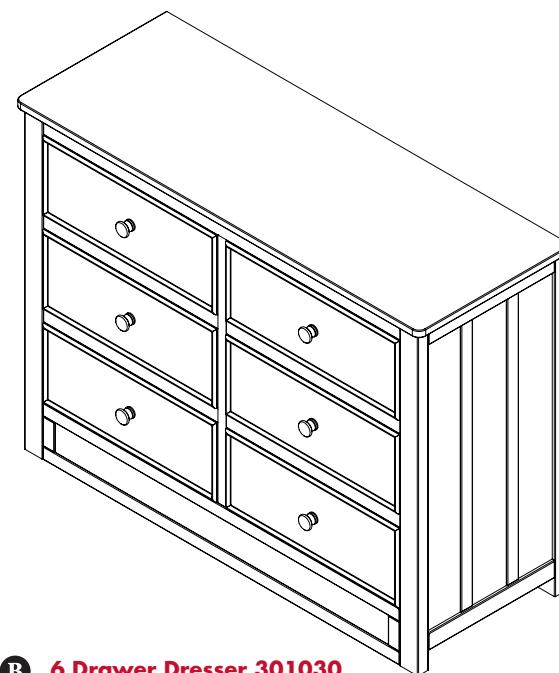

B 6 Drawer Dresser 301030

W	H	D
47.95"	35.78"	18.03"

Sizes are approximate.