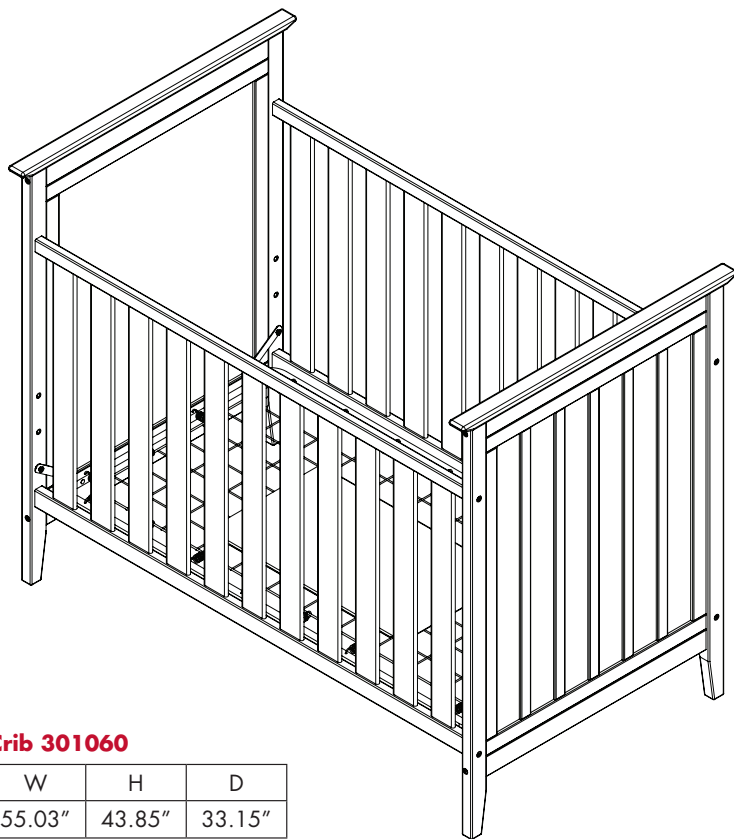

SlumberTime™

Melody Collection

A Crib 301060

W	H	D
55.03"	43.85"	33.15"