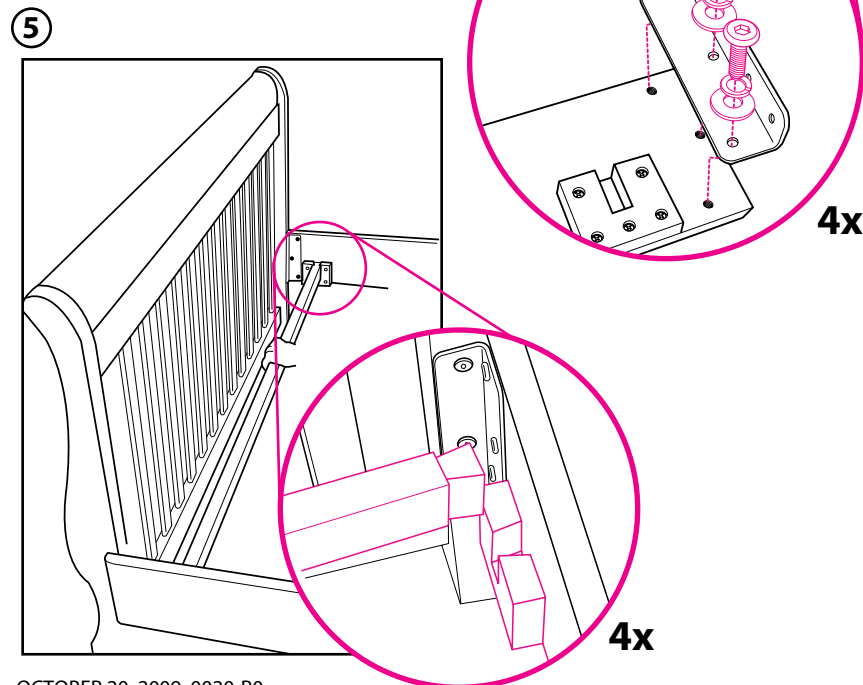

CANTON BEDRAILS

DeltaTM
Children's Products

Customer Service:
Web Site: www.deltachildrenproducts.com
Delta Children's Products
114 West 26th Street, New York, NY 10001
Tele. 212-645-9033

Parts Needed:

1 Remove mattress support from crib. *Figure 1.*

2 Remove headboard and footboard from crib sides. *Figure 2.*

3 Assemble "L" Brackets to both ends of each bed rail. *Figure 3.*

4 Attach Bed Rails to the headboard. Repeat steps for footboard (not shown). *Figure 4.*