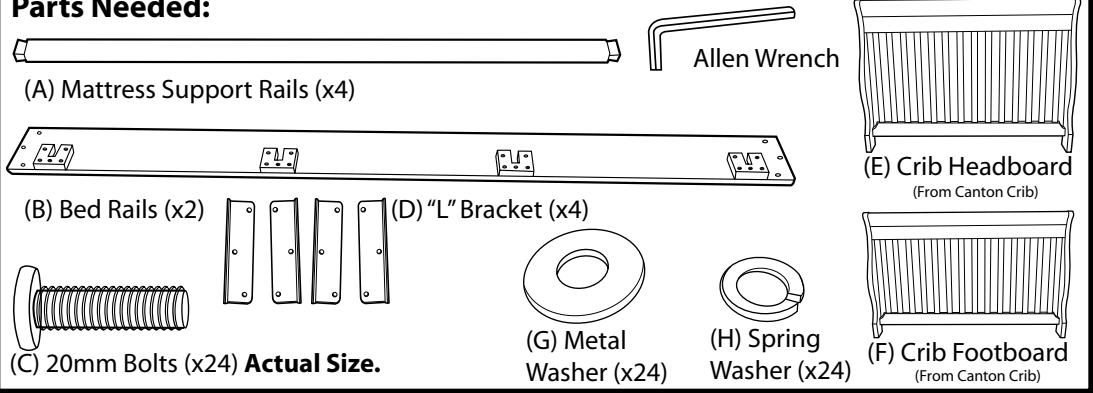

CANTON BEDRAILS

DeltaTM
Children's Products

Customer Service:
Web Site: www.deltachildrenproducts.com
Delta Children's Products
114 West 26th Street, New York, NY 10001
Tele. 212-645-9033

Parts Needed:

1 Remove mattress support from crib. *Figure 1.*

2 Remove headboard and footboard from crib sides. *Figure 2.*

3 Assemble "L" Brackets to both ends of each bed rail. *Figure 3.*

4 Attach Bed Rails to the headboard. Repeat steps for footboard (not shown). *Figure 4.*