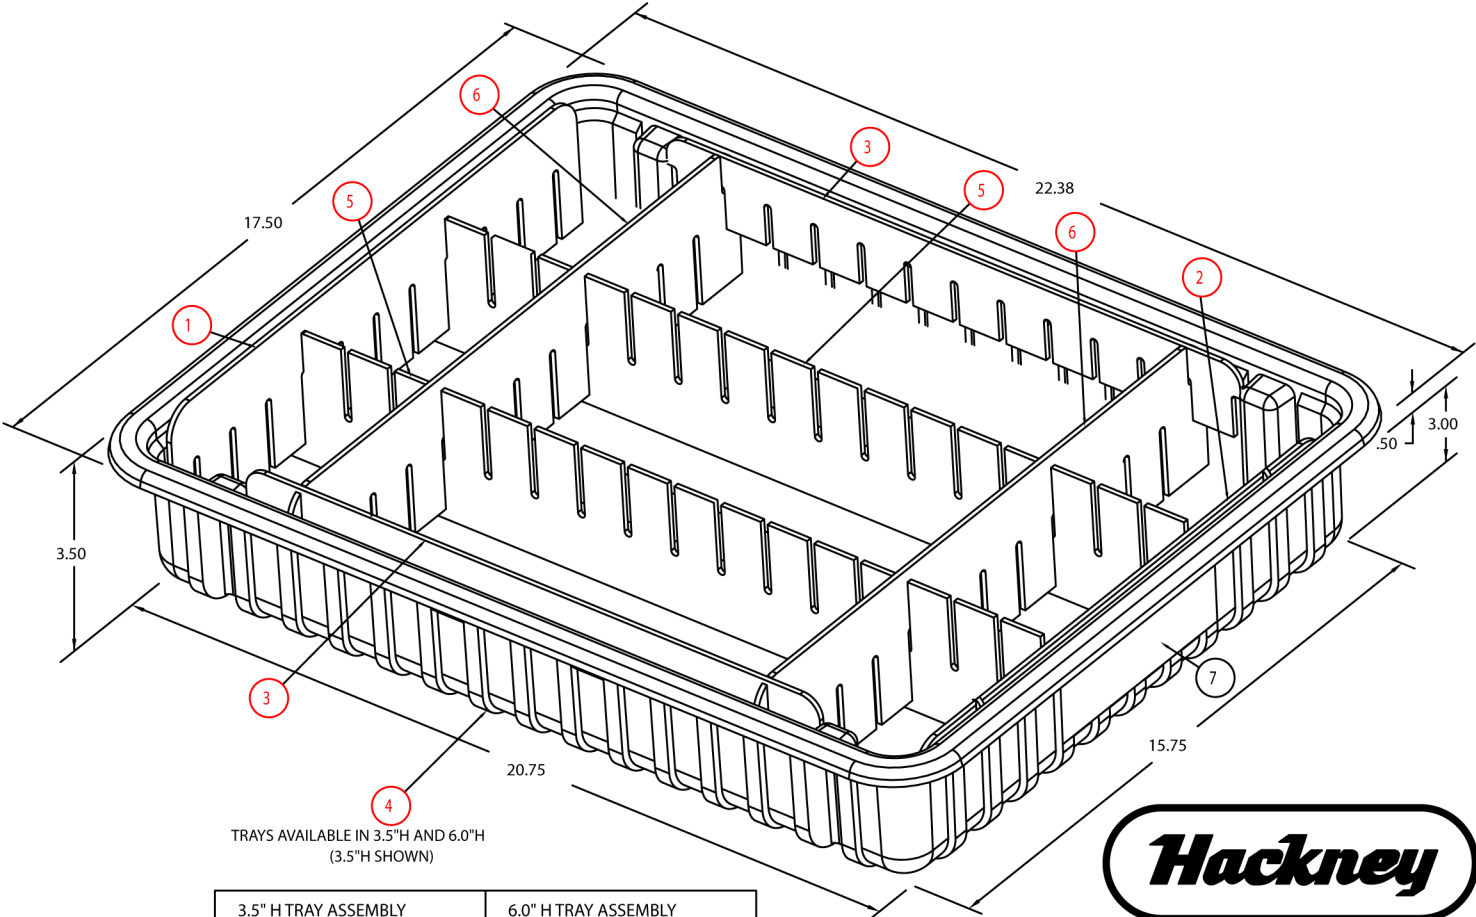

# ASSEMBLED HEAVY DUTY STORAGE AND DIVIDER SYSTEM

TRAYS AVAILABLE IN 3.5" H AND 6.0" H  
(3.5" H SHOWN)

| ITEM NO. | DESCRIPTION    | 3.5" H TRAY ASSEMBLY<br>342735 |      | 6.0" H TRAY ASSEMBLY<br>342736 |      |
|----------|----------------|--------------------------------|------|--------------------------------|------|
|          |                | HACKNEY P/N                    | QTY. | HACKNEY P/N                    | QTY. |
| 1        | HEAD DIVIDER   | 811506                         | 1    | 811506                         | 1    |
| 2        | BOTTOM DIVIDER | 811505                         | 1    | 811505                         | 1    |
| 3        | SIDE DIVIDER   | 811507                         | 2    | 811507                         | 2    |
| 4        | TRAY           | 811497                         | 1    | 811498                         | 1    |
| 5        | LONG DIVIDER   | 811501                         | 2    | 811503                         | 2    |
| 6        | SHORT DIVIDER  | 811502                         | 2    | 811504                         | 2    |
| 7        | LABEL          | 811499                         | 1    | 811500                         | 1    |