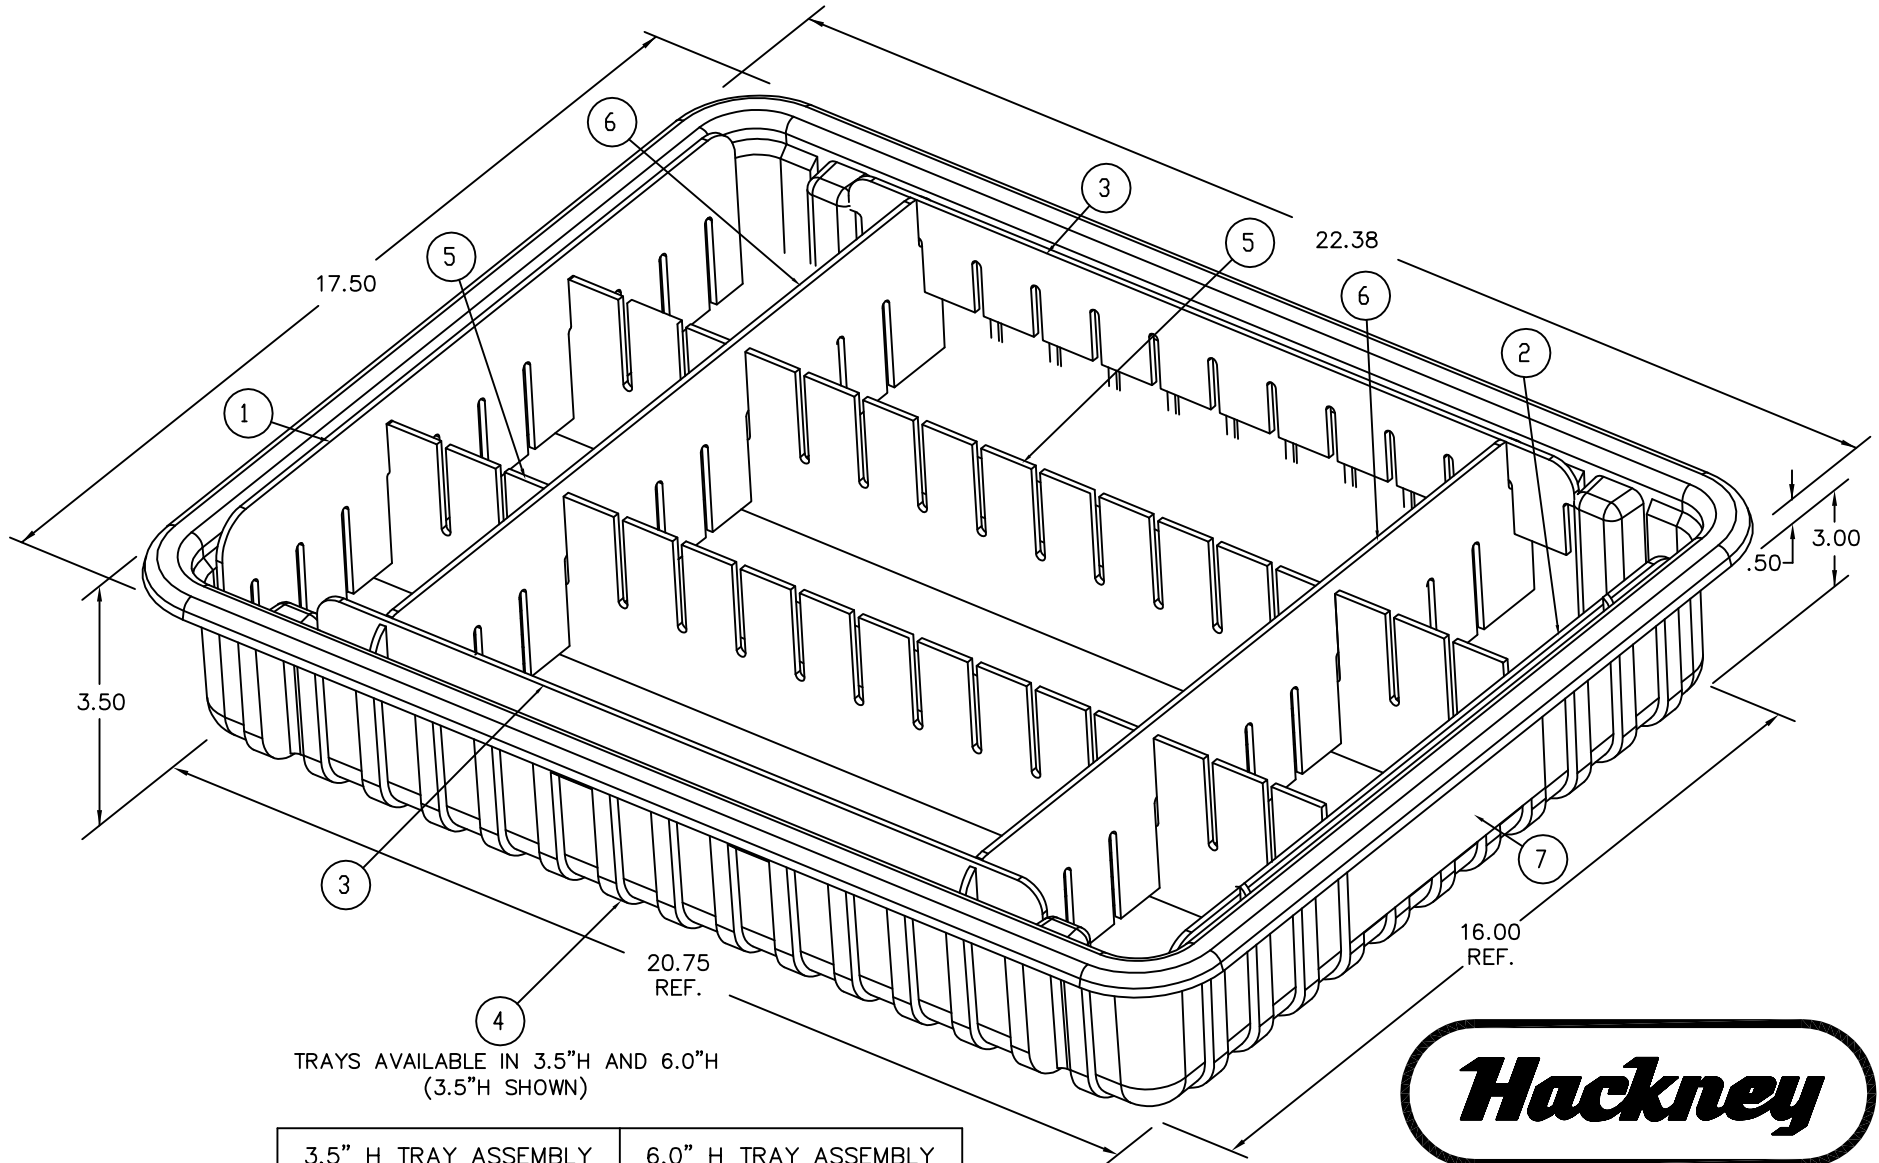

# ASSEMBLED HEAVY DUTY STORAGE AND DIVIDER SYSTEM

TRAYS AVAILABLE IN 3.5"H AND 6.0"H  
(3.5"H SHOWN)

| ITEM NO. | DESCRIPTION    | 3.5" H TRAY ASSEMBLY<br>342735 |      | 6.0" H TRAY ASSEMBLY<br>342736 |      |
|----------|----------------|--------------------------------|------|--------------------------------|------|
|          |                | HACKNEY P/N                    | QTY. | HACKNEY P/N                    | QTY. |
| 1        | HEAD DIVIDER   | 811506                         | 1    | 811506                         | 1    |
| 2        | BOTTOM DIVIDER | 811505                         | 1    | 811505                         | 1    |
| 3        | SIDE DIVIDER   | 811507                         | 2    | 811507                         | 2    |
| 4        | TRAY           | 811497                         | 1    | 811498                         | 1    |
| 5        | LONG DIVIDER   | 811501                         | 2    | 811503                         | 2    |
| 6        | SHORT DIVIDER  | 811502                         | 2    | 811504                         | 2    |
| 7        | LABEL          | 811499                         | 1    | 811500                         | 1    |