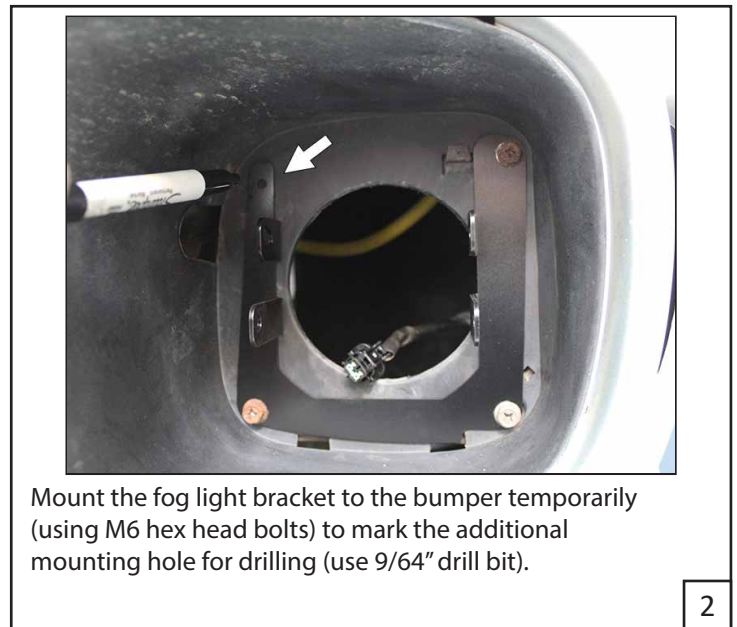

Make: Subaru

Model: 2002-2003 WRX

Application: Fog Light Conversion

PACKAGE CONTENTS		TOOLS	
QTY		QTY	
2	Fog Light Mounting Brackets		7/16" Socket/Wrench
2	#10 x 1/2" Philips Screws		10mm Socket/Wrench
6	M6 - 1.0 x 16mm Hex Head Bolts		Philips Screwdriver
			9/64" Drill Bit

INSTALLATION INSTRUCTIONS

DISCLAIMER FOR RALLY INNOVATIONS PRODUCTS: Buyers assume all risk and liability whatsoever for the installation and the use of Rally Innovations products. Rally Innovations products are sold as decorative accessories and should not be relied upon as protection for the vehicle or occupants in the event of a collision or roll over. Vehicles equipped with a supplemental restraint system (air bag) deployed by impact should not be modified by any aftermarket Light Bar or Skid Guard without first consulting the vehicle manufacturer. Rally Innovations, a subsidiary of Pentech Automotive assumes no liability for injury, loss, incidental or consequential damages in the event of a collision or roll over.