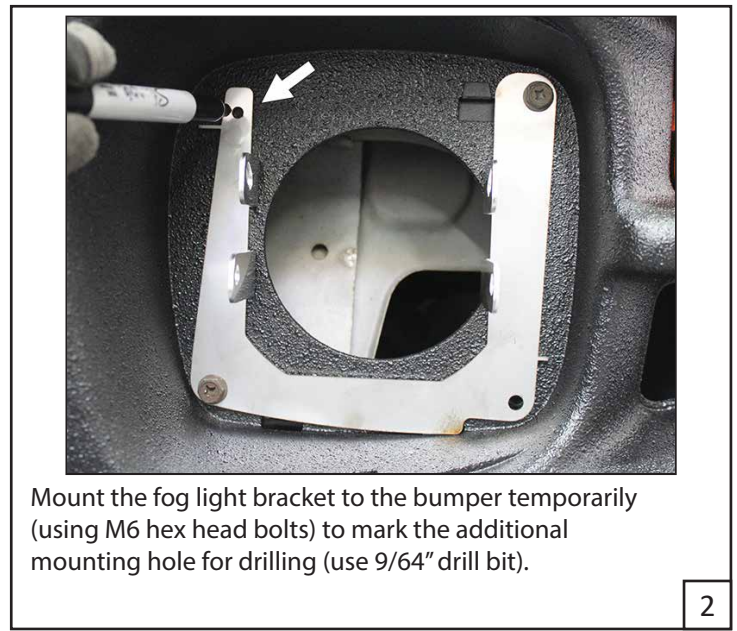

INSTALLATION INSTRUCTIONS

DISCLAIMER FOR RALLY INNOVATIONS PRODUCTS: Buyers assume all risk and liability whatsoever for the installation and the use of Rally Innovations products. Rally Innovations products are sold as decorative accessories and should not be relied upon as protection for the vehicle or occupants in the event of a collision or roll over. Vehicles equipped with a supplemental restraint system (air bag) deployed by impact should not be modified by any aftermarket Light Bar or Skid Guard without first consulting the vehicle manufacturer. Rally Innovations, a subsidiary of Pentech Automotive assumes no liability for injury, loss, incidental or consequential damages in the event of a collision or roll over.