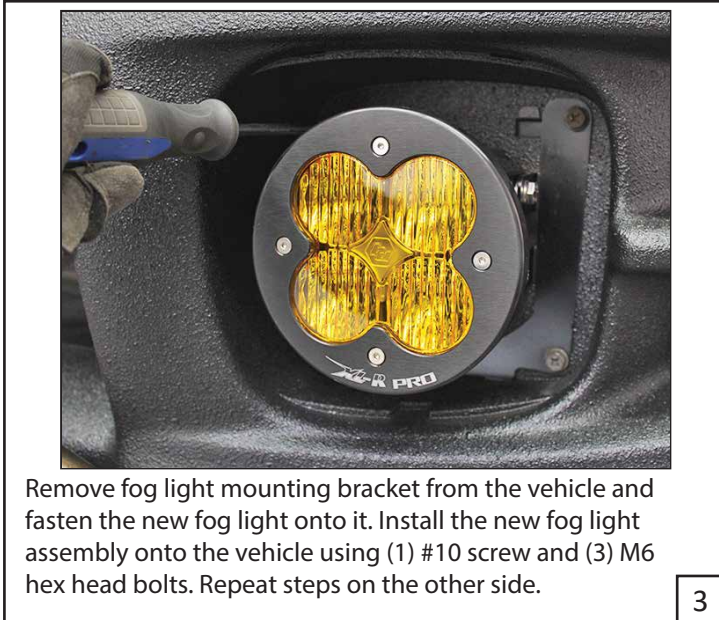

Make: Subaru

Model: 2000-2001 Impreza RS

Application: Fog Light Conversion

PACKAGE CONTENTS		TOOLS	
QTY		QTY	
2	Fog Light Mounting Brackets		7/16" Socket/Wrench
2	#10 x 1/2" Philips Screws		10mm Socket/Wrench
6	M6 - 1.0 x 16mm Hex Head Bolts		Philips Screwdriver
			9/64" Drill Bit

INSTALLATION INSTRUCTIONS

DISCLAIMER FOR RALLY INNOVATIONS PRODUCTS: Buyers assume all risk and liability whatsoever for the installation and the use of Rally Innovations products. Rally Innovations products are sold as decorative accessories and should not be relied upon as protection for the vehicle or occupants in the event of a collision or roll over. Vehicles equipped with a supplemental restraint system (air bag) deployed by impact should not be modified by any aftermarket Light Bar or Skid Guard without first consulting the vehicle manufacturer. Rally Innovations, a subsidiary of Pentech Automotive assumes no liability for injury, loss, incidental or consequential damages in the event of a collision or roll over.