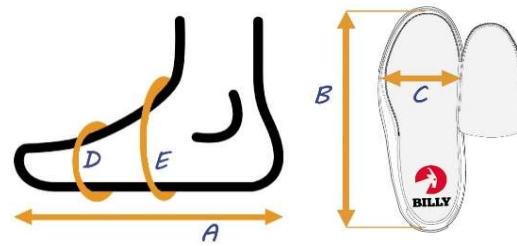

A	Actual foot or brace length
B	Actual shoe footbed length
C	Actual shoe footbed width at ball of foot
D	Circumference inside shoe at ball of foot*
E	Circumference inside shoe near ankle*

BILLY Footwear
Men's Sizing Chart
3E (Men's Wide) Width Shoes

* By removing the inserts inside the shoes, the circumferences will increase 1/2" - 9/16" (1.3cm - 1.4cm) depending on the shoe size selected.

** The measurements shown here were taken with the laces loosely tied. The laces provide adjustability at the "E" location. Tighten laces to achieve desired fit.

	See above for A, B, C, D and E definitions.	Size 7	Size 7.5	Size 8	Size 8.5	Size 9	Size 9.5	Size 10	Size 10.5	Size 11	Size 11.5	Size 12	Size 13	Size 14
		Men's EU 40 UK 6.5	Men's EU 40-41 UK 7	Men's EU 41 UK 7.5	Men's EU 41-42 UK 8	Men's EU 42 UK 8.5	Men's EU 42-43 UK 9	Men's EU 43 UK 9.5	Men's EU 43-44 UK 10	Men's EU 44 UK 10.5	Men's EU 44-45 UK 11	Men's EU 45 UK 11.5	Men's EU 46 UK 12.5	Men's EU 47 UK 13.5
A		9-3/4" (24.8 cm)	9-7/8" (25.1 cm)	10-1/8" (25.7 cm)	10-1/4" (26.0 cm)	10-3/8" (26.3 cm)	10-5/8" (27.0 cm)	10-3/4" (27.3 cm)	11" (27.9 cm)	11-1/8" (28.3 cm)	11-3/8" (28.9 cm)	11-1/2" (29.2 cm)	11-3/4" (29.8 cm)	12" (30.5 cm)
B		10-1/8" (25.7 cm)	10-1/4" (26.0 cm)	10-1/2" (26.7 cm)	10-5/8" (27.0 cm)	10-3/4" (27.3 cm)	11" (27.9 cm)	11-1/8" (28.3 cm)	11-3/8" (28.9 cm)	11-1/2" (29.2 cm)	11-3/4" (29.8 cm)	11-7/8" (30.2 cm)	12-1/8" (30.8 cm)	12-3/8" (31.4 cm)
C ("3E" Width)		3-5/8" (9.2 cm)	3-11/16" (9.4 cm)	3-3/4" (9.5 cm)	3-13/16" (9.7 cm)	3-7/8" (9.8 cm)	3-15/16" (10.0 cm)	4" (10.2 cm)	4-1/16" (10.3 cm)	4-1/8" (10.5 cm)	4-3/16" (10.6 cm)	4-1/4" (10.8 cm)	4-3/8" (11.1 cm)	4-1/2" (11.4 cm)
Work, Comfort, Comfort Classic, Inclusion Top, & CS Low Tops	D	9-1/2" (24.1 cm)	9-5/8" (24.4 cm)	9-3/4" (24.8 cm)	9-7/8" (25.1 cm)	10" (25.4 cm)	10-1/8" (25.7 cm)	10-1/4" (26.0 cm)	10-3/8" (26.3 cm)	10-1/2" (26.7 cm)	10-5/8" (27.0 cm)	10-3/4" (27.3 cm)	11" (27.9 cm)	11-1/4" (28.6 cm)
	E** (Adjustable)	11-1/4" (28.6 cm)	11-3/8" (28.9 cm)	11-1/2" (29.2 cm)	11-5/8" (29.5 cm)	11-3/4" (29.8 cm)	11-7/8" (30.2 cm)	12" (30.5 cm)	12-1/8" (30.8 cm)	12-1/4" (31.1 cm)	12-1/2" (31.8 cm)	12-3/4" (32.4 cm)	13" (33.0 cm)	13-3/8" (34.0 cm)
BILLY CS & Classic Lace High Tops	D	9-1/2" (24.1 cm)	9-5/8" (24.4 cm)	9-3/4" (24.8 cm)	9-7/8" (25.1 cm)	10" (25.4 cm)	10-1/8" (25.7 cm)	10-1/4" (26.0 cm)	10-3/8" (26.3 cm)	10-1/2" (26.7 cm)	10-5/8" (27.0 cm)	10-3/4" (27.3 cm)	11" (27.9 cm)	11-1/4" (28.6 cm)
	E** (Adjustable)	11-3/4" (29.8 cm)	11-7/8" (30.2 cm)	12" (30.5 cm)	12-1/8" (30.8 cm)	12-1/4" (31.1 cm)	12-3/8" (31.4 cm)	12-1/2" (31.8 cm)	12-5/8" (32.1 cm)	12-3/4" (32.4 cm)	12-7/8" (32.7 cm)	13" (33.0 cm)	13-1/4" (33.7 cm)	13-1/2" (34.3 cm)