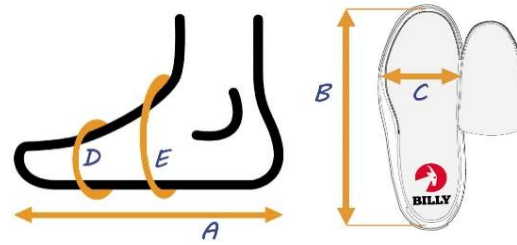

A	Actual foot or brace length
B	Actual shoe footbed length
C	Actual shoe footbed width at ball of foot
D	Circumference inside shoe at ball of foot*
E	Circumference inside shoe near ankle*

BILLY Footwear
Men's Sizing Chart
D (Men's Medium) Width Shoes

* By removing the inserts inside the shoes, the circumferences will increase 1/2" - 9/16" (1.3cm - 1.4cm) depending on the shoe size selected.

** The measurements shown here were taken with the laces loosely tied. The laces provide adjustability at the "E" location. Tighten laces to achieve desired fit.

See above for A, B, C, D and E definitions.	Size 7 <i>Men's</i> EU 40 UK 6.5	Size 7.5 <i>Men's</i> EU 40-41 UK 7	Size 8 <i>Men's</i> EU 41 UK 7.5	Size 8.5 <i>Men's</i> EU 41-42 UK 8	Size 9 <i>Men's</i> EU 42 UK 8.5	Size 9.5 <i>Men's</i> EU 42-43 UK 9	Size 10 <i>Men's</i> EU 43 UK 9.5	Size 10.5 <i>Men's</i> EU 43-44 UK 10	Size 11 <i>Men's</i> EU 44 UK 10.5	Size 11.5 <i>Men's</i> EU 44-45 UK 11	Size 12 <i>Men's</i> EU 45 UK 11.5	Size 13 <i>Men's</i> EU 46 UK 12.5	Size 14 <i>Men's</i> EU 47 UK 13.5	
A	9-3/4" (24.8 cm)	9-7/8" (25.1 cm)	10-1/8" (25.7 cm)	10-1/4" (26.0 cm)	10-3/8" (26.3 cm)	10-5/8" (27.0 cm)	10-3/4" (27.3 cm)	11" (27.9 cm)	11-1/8" (28.3 cm)	11-3/8" (28.9 cm)	11-1/2" (29.2 cm)	11-3/4" (29.8 cm)	12" (30.5 cm)	
B	10-1/8" (25.7 cm)	10-1/4" (26.0 cm)	10-1/2" (26.7 cm)	10-5/8" (27.0 cm)	10-3/4" (27.3 cm)	11" (27.9 cm)	11-1/8" (28.3 cm)	11-3/8" (28.9 cm)	11-1/2" (29.2 cm)	11-3/4" (29.8 cm)	11-7/8" (30.2 cm)	12-1/8" (30.8 cm)	12-3/8" (31.4 cm)	
C ("D" Width)	3-3/8" (8.6 cm)	3-7/16" (8.7 cm)	3-1/2" (8.9 cm)	3-9/16" (9.0 cm)	3-5/8" (9.2 cm)	3-11/16" (9.4 cm)	3-3/4" (9.5 cm)	3-13/16" (9.7 cm)	3-7/8" (9.8 cm)	3-15/16" (10.0 cm)	4" (10.2 cm)	4-1/8" (10.5 cm)	4-1/4" (10.8 cm)	
BILLY CS & Classic Lace High Tops	D	9-1/4" (23.5 cm)	9-3/8" (23.8 cm)	9-1/2" (24.1 cm)	9-5/8" (24.4 cm)	9-3/4" (24.8 cm)	9-7/8" (25.1 cm)	10" (25.4 cm)	10-1/8" (25.7 cm)	10-1/4" (26.0 cm)	10-3/8" (26.3 cm)	10-1/2" (26.7 cm)	10-3/4" (27.3 cm)	11" (27.9 cm)
	E** (Adjustable)	11-1/2" (29.2 cm)	11-5/8" (29.5 cm)	11-3/4" (29.8 cm)	11-7/8" (30.2 cm)	12" (30.5 cm)	12-1/8" (30.8 cm)	12-1/4" (31.1 cm)	12-3/8" (31.4 cm)	12-1/2" (31.8 cm)	12-3/4" (32.4 cm)	13" (33.0 cm)	13-1/4" (33.7 cm)	13-5/8" (34.6 cm)
CS, Comfort, Inclusion Too & Lace Low Tops	D	9" (22.9 cm)	9-1/8" (23.2 cm)	9-1/4" (23.5 cm)	9-3/8" (23.8 cm)	9-1/2" (24.1 cm)	9-5/8" (24.4 cm)	9-3/4" (24.8 cm)	9-7/8" (25.1 cm)	10" (25.4 cm)	10-1/8" (25.7 cm)	10-1/4" (26.0 cm)	10-1/2" (26.7 cm)	10-3/4" (27.3 cm)
	E** (Adjustable)	10-3/4" (27.3 cm)	10-7/8" (27.6 cm)	11" (27.9 cm)	11-1/8" (28.3 cm)	11-1/4" (28.6 cm)	11-3/8" (28.9 cm)	11-1/2" (29.2 cm)	11-5/8" (29.5 cm)	11-3/4" (29.8 cm)	12" (30.5 cm)	12-1/4" (31.1 cm)	12-1/2" (31.8 cm)	12-7/8" (32.7 cm)
BILLY Chukkas	D	9-1/4" (23.5 cm)	9-3/8" (23.8 cm)	9-1/2" (24.1 cm)	9-5/8" (24.4 cm)	9-3/4" (24.8 cm)	9-7/8" (25.1 cm)	10" (25.4 cm)	10-1/8" (25.7 cm)	10-1/4" (26.0 cm)	10-3/8" (26.3 cm)	10-1/2" (26.7 cm)	10-3/4" (27.3 cm)	11" (27.9 cm)
	E	9-3/4" (24.8 cm)	9-7/8" (25.1 cm)	10" (25.4 cm)	10-1/8" (25.7 cm)	10-1/4" (26.0 cm)	10-3/8" (26.3 cm)	10-1/2" (26.7 cm)	10-5/8" (27.0 cm)	10-3/4" (27.3 cm)	10-7/8" (27.6 cm)	11" (27.9 cm)	11-1/4" (28.6 cm)	11-1/2" (29.2 cm)

ALL MEASUREMENTS ARE IN INCHES (CENTIMETERS IN PARENTHESES)