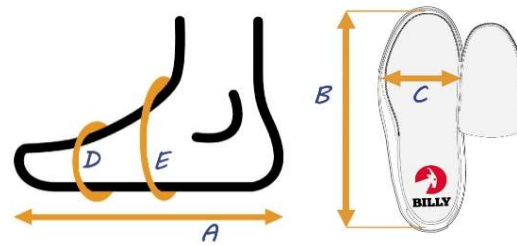

A	Actual foot or brace length
B	Actual shoe footbed length
C	Actual shoe footbed width at ball of foot
D	Circumference inside shoe at ball of foot*
E	Circumference inside shoe near ankle*

BILLY Footwear
Men's Sizing Chart
6E (Men's Extra-Wide) Width Shoes

* By removing the inserts inside the shoes, the circumferences will increase 1/2" - 9/16" (1.3cm - 1.4cm) depending on the shoe size selected.

** The measurements shown here were taken with the laces loosely tied. The laces provide adjustability at the "E" location. Tighten laces to achieve desired fit.

See above for A, B, C, D and E definitions.	Size 7 <i>Men's</i> EU 40 UK 6.5	Size 7.5 <i>Men's</i> EU 40-41 UK 7	Size 8 <i>Men's</i> EU 41 UK 7.5	Size 8.5 <i>Men's</i> EU 41-42 UK 8	Size 9 <i>Men's</i> EU 42 UK 8.5	Size 9.5 <i>Men's</i> EU 42-43 UK 9	Size 10 <i>Men's</i> EU 43 UK 9.5	Size 10.5 <i>Men's</i> EU 43-44 UK 10	Size 11 <i>Men's</i> EU 44 UK 10.5	Size 11.5 <i>Men's</i> EU 44-45 UK 11	Size 12 <i>Men's</i> EU 45 UK 11.5	Size 13 <i>Men's</i> EU 46 UK 12.5	Size 14 <i>Men's</i> EU 47 UK 13.5	
A	9-3/4" (24.8 cm)	9-7/8" (25.1 cm)	10-1/8" (25.7 cm)	10-1/4" (26.0 cm)	10-3/8" (26.3 cm)	10-5/8" (27.0 cm)	10-3/4" (27.3 cm)	11" (27.9 cm)	11-1/8" 28.3 cm	11-3/8" (28.9 cm)	11-1/2" (29.2 cm)	11-3/4" (29.8 cm)	12" (30.5 cm)	
B	10-1/8" (25.7 cm)	10-1/4" (26.0 cm)	10-1/2" (26.7 cm)	10-5/8" (27.0 cm)	10-3/4" (27.3 cm)	11" (27.9 cm)	11-1/8" 28.3 cm	11-3/8" (28.9 cm)	11-1/2" (29.2 cm)	11-3/4" (29.8 cm)	11-7/8" (30.2 cm)	12-1/8" (30.8 cm)	12-3/8" (31.4 cm)	
C ("6E" Width)	3-7/8" (9.8 cm)	3-15/16" (10.0 cm)	4" (10.2 cm)	4-1/16" (10.3 cm)	4-1/8" (10.5 cm)	4-3/16" (10.6 cm)	4-1/4" (10.8 cm)	4-5/16" (11.0 cm)	4-3/8" (11.1 cm)	4-7/16" (11.3 cm)	4-1/2" (11.4 cm)	4-5/8" (11.7 cm)	4-3/4" (12.1 cm)	
6E-Width Men's Comfort Low Tops	D	10" (25.4 cm)	10-1/8" (25.7 cm)	10-1/4" (26.0 cm)	10-3/8" (26.3 cm)	10-1/2" (26.7 cm)	10-5/8" (27.0 cm)	10-3/4" (27.3 cm)	10-7/8" (27.6 cm)	11" (27.9 cm)	11-1/8" (28.3 cm)	11-1/4" (28.6 cm)	11-1/2" (29.2 cm)	11-3/4" (29.8 cm)
	E** (Adjustable)	11-3/4" (29.8 cm)	11-7/8" (30.2 cm)	12" (30.5 cm)	12-1/8" (30.8 cm)	12-1/4" (31.1 cm)	12-3/8" (31.4 cm)	12-1/2" (31.8 cm)	12-5/8" (32.1 cm)	12-3/4" (32.4 cm)	12-7/8" (32.7 cm)	13" (33.0 cm)	13-1/4" (33.7 cm)	13-1/2" (34.3 cm)

ALL MEASUREMENTS ARE IN INCHES (CENTIMETERS IN PARENTHESES)