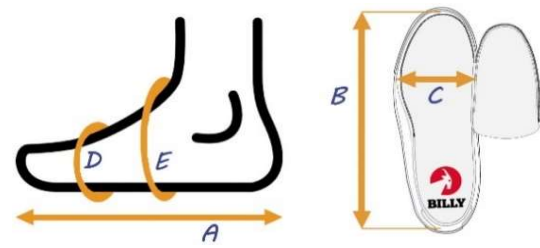

<b>C</b> ("XW" Width)	2-3/4" (7.0 cm)	2-7/8" (7.3 cm)	3" (7.6 cm)	3-1/8" (7.9 cm)	3-1/4" (8.3 cm)	3-3/8" (8.6 cm)	3-1/2" (8.9 cm)	3-9/16" (9.1 cm)	3-5/8" (9.2 cm)	3-11/16" (9.4 cm)	3-3/4" (9.5 cm)	3-7/8" (9.8 cm)	4" (10.2 cm)	4-1/16" (10.3 cm)	4-1/8" (10.5 cm)	4-1/4" (10.8 cm)	4-3/8" (11.1 cm)	4-1/2" (11.4 cm)	
<b>BILLY XDR</b> <i>(Extra-Wide) Width Shoes</i>	<b>D</b>	7-1/2" (19.1 cm)	7-3/4" (19.7 cm)	8" (20.3 cm)	8-1/4" (21.0 cm)	8-1/2" (21.6 cm)	8-3/4" (22.2 cm)	9" (22.9 cm)	9-1/4" (23.5 cm)	9-1/2" (24.1 cm)	9-3/4" (24.8 cm)	10" (25.4 cm)	10-1/4" (26.0 cm)	10-1/2" (26.7 cm)	10-3/4" (27.3 cm)	11" (27.9 cm)	11-1/4" (28.6 cm)	11-1/2" (29.2 cm)	11-3/4" (29.8 cm)
	<b>E**</b> (Adjustable)	9" (22.9 cm)	9-1/4" (23.5 cm)	9-1/2" (24.1 cm)	9-3/4" (24.8 cm)	10" (25.4 cm)	10-1/4" (26.0 cm)	10-1/2" (26.7 cm)	10-3/4" (27.3 cm)	11" (27.9 cm)	11-1/4" (28.6 cm)	11-1/2" (29.2 cm)	11-3/4" (29.8 cm)	12" (30.5 cm)	12-1/4" (31.1 cm)	12-1/2" (31.8 cm)	12-3/4" (32.4 cm)	13" (33.0 cm)	13-1/4" (33.7 cm)

ALL MEASUREMENTS ARE IN INCHES (CENTIMETERS IN PARENTHESES)

A	Actual foot or brace length
B	Actual shoe footbed length
C	Actual shoe footbed width at ball of foot
D	Circumference inside shoe at ball of foot*
E	Circumference inside shoe near ankle*

**BILLY Footwear**  
**Rain Boots: Kid's & Toddler Sizing Chart**  
*M (Kid/Tod Medium) Width*

\* By removing the inserts inside the shoes, the circumferences will increase 1/4" - 7/16" (0.6 cm - 1.1 cm) depending on the shoe size selected.

A	Actual foot or brace length
B	Actual shoe footbed length
C	Actual shoe footbed width at ball of foot
D	Circumference inside shoe at ball of foot*
E	Circumference inside shoe near ankle*

**BILLY Footwear**  
**Kid's Inclusion Too & The Goat Sizing Chart**  
*M (Sport Medium), W (Sport Wide), XW (Sport Extra Wide) Width*