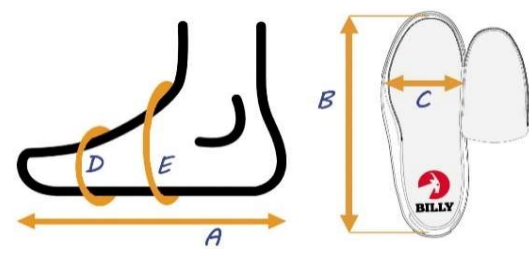

A	Actual foot or brace length
B	Actual shoe footbed length
C	Actual shoe footbed width at ball of foot
D	Circumference inside shoe at ball of foot*
E	Circumference inside shoe near ankle*

**BILLY Footwear**  
**Women's Sizing Chart**  
*B (Women's Medium) Width*

\* By removing the inserts inside the shoes, the circumferences will increase 1/2" - 9/16" (1.3cm - 1.4cm) depending on the shoe size selected.

\*\* The measurements shown here were taken with the laces loosely tied. The laces provide adjustability at the "E" location. Tighten laces to achieve desired fit.