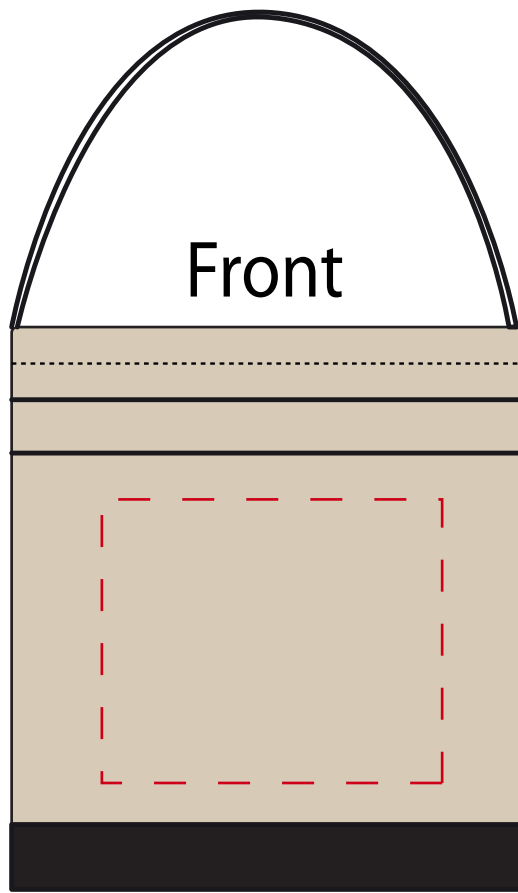

Back

Front

25% Actual Size

Product Name: Non-Woven Large Shopper

Product Code: NWB 018

Product Size: 27cm x 30.50cm x 17.50cm D

Decoration Method: Screen Print

Decoration Area: A- 18cm W x 18cm H

B- 18cm W x 15cm H

C- 6cm W x 15cm H