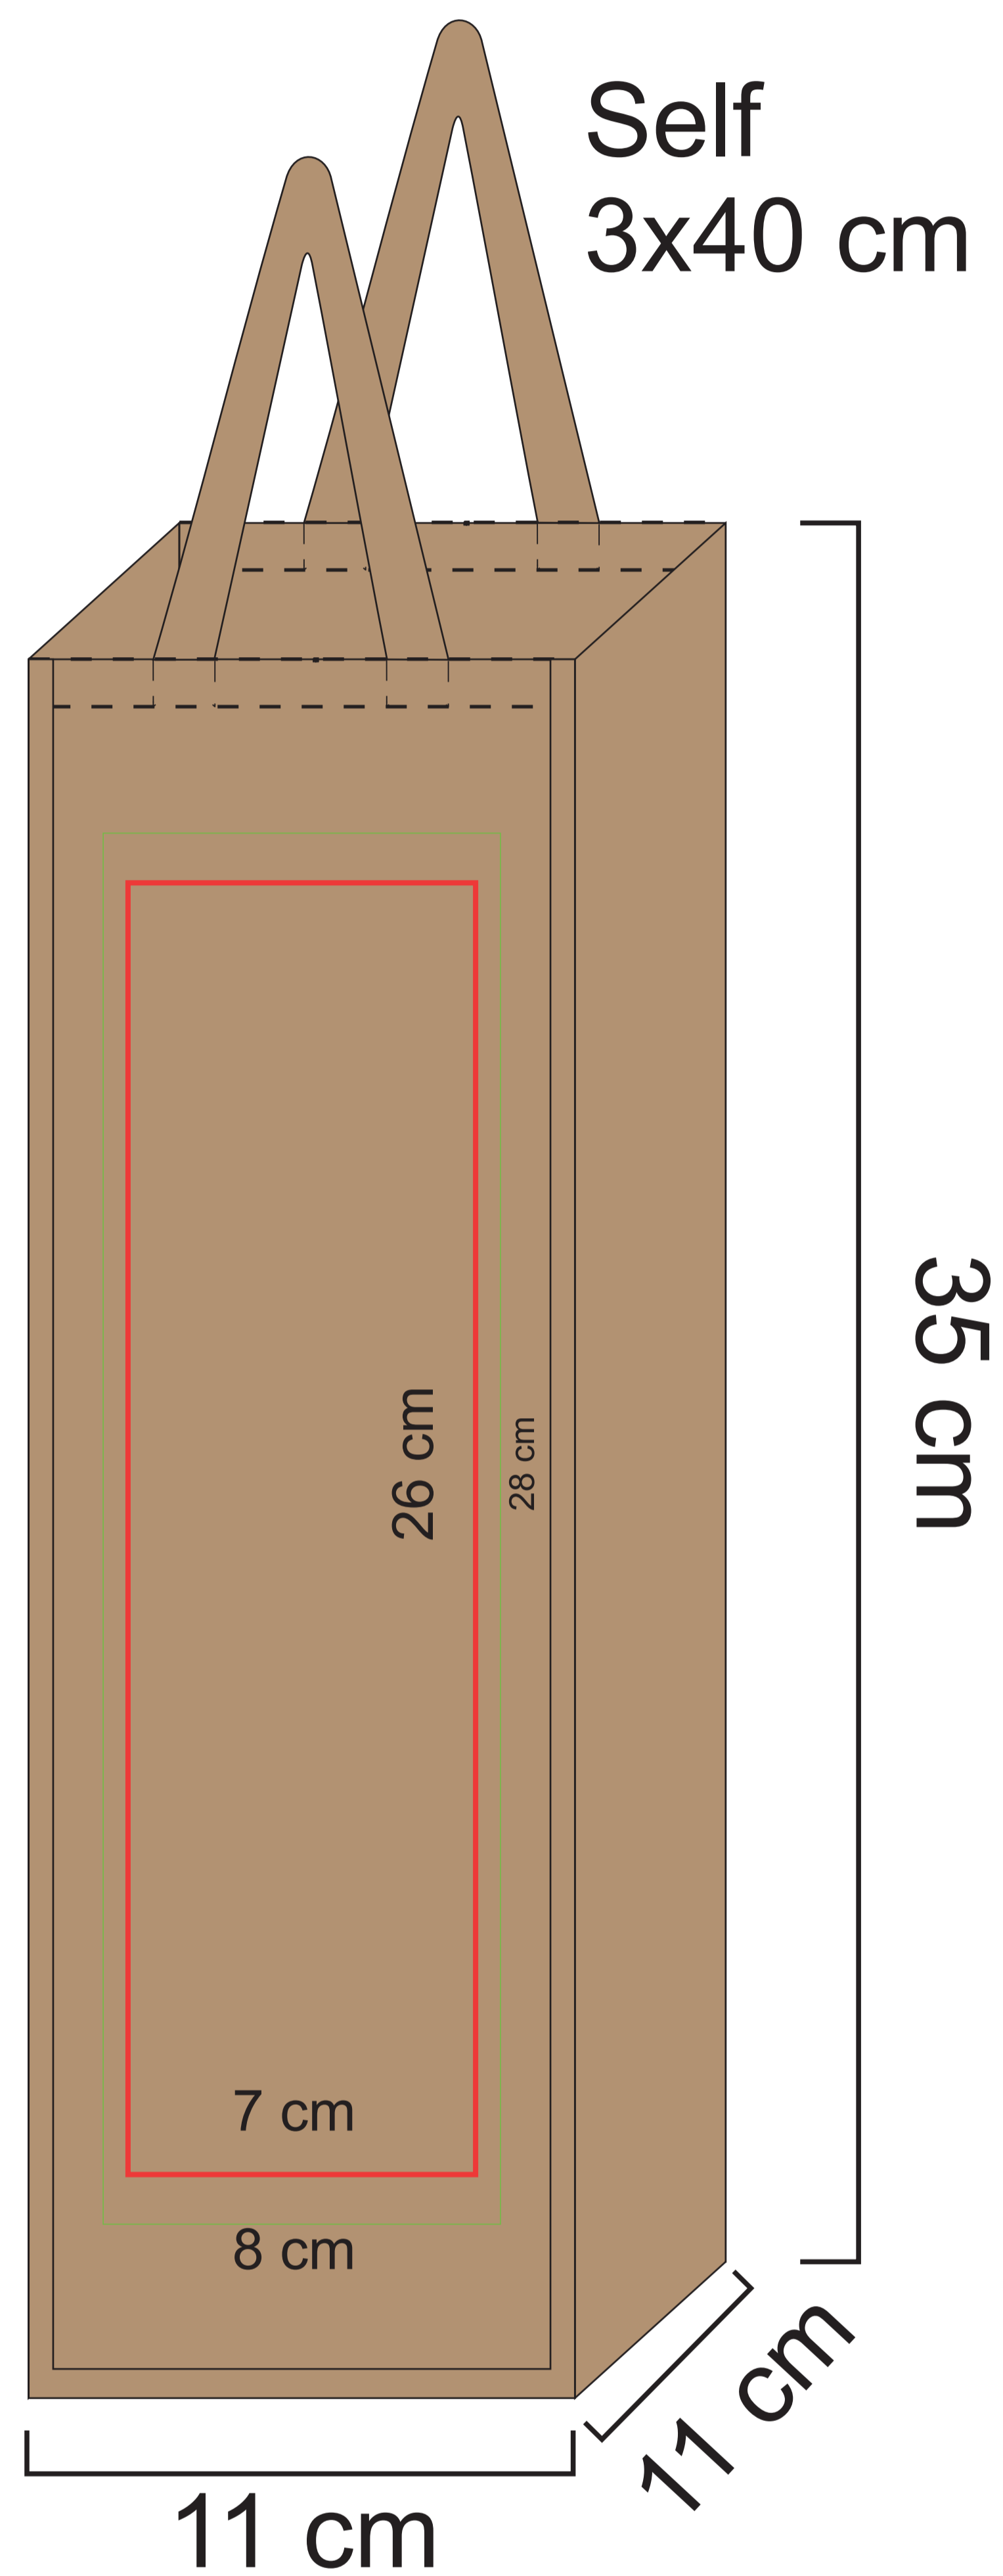

The line drawing is for approximate print positional purposes only. It is not intended to be an exact scale or detailed representation of the product. Colour proofs are to be used as a guide only and are not a true representation of product or print colour. Please ensure you are familiar with the product you are ordering before approving.

Max print area:

Green = indent

Red = local

Item Code: J-WN-1

Job #:

Print Size:

Pms:

Email approval of approval on this document is acknowledgement that you have read, understood and accepted all of the information that we have supplied in regards to stock supply, and that all order information listed and shown is correct.