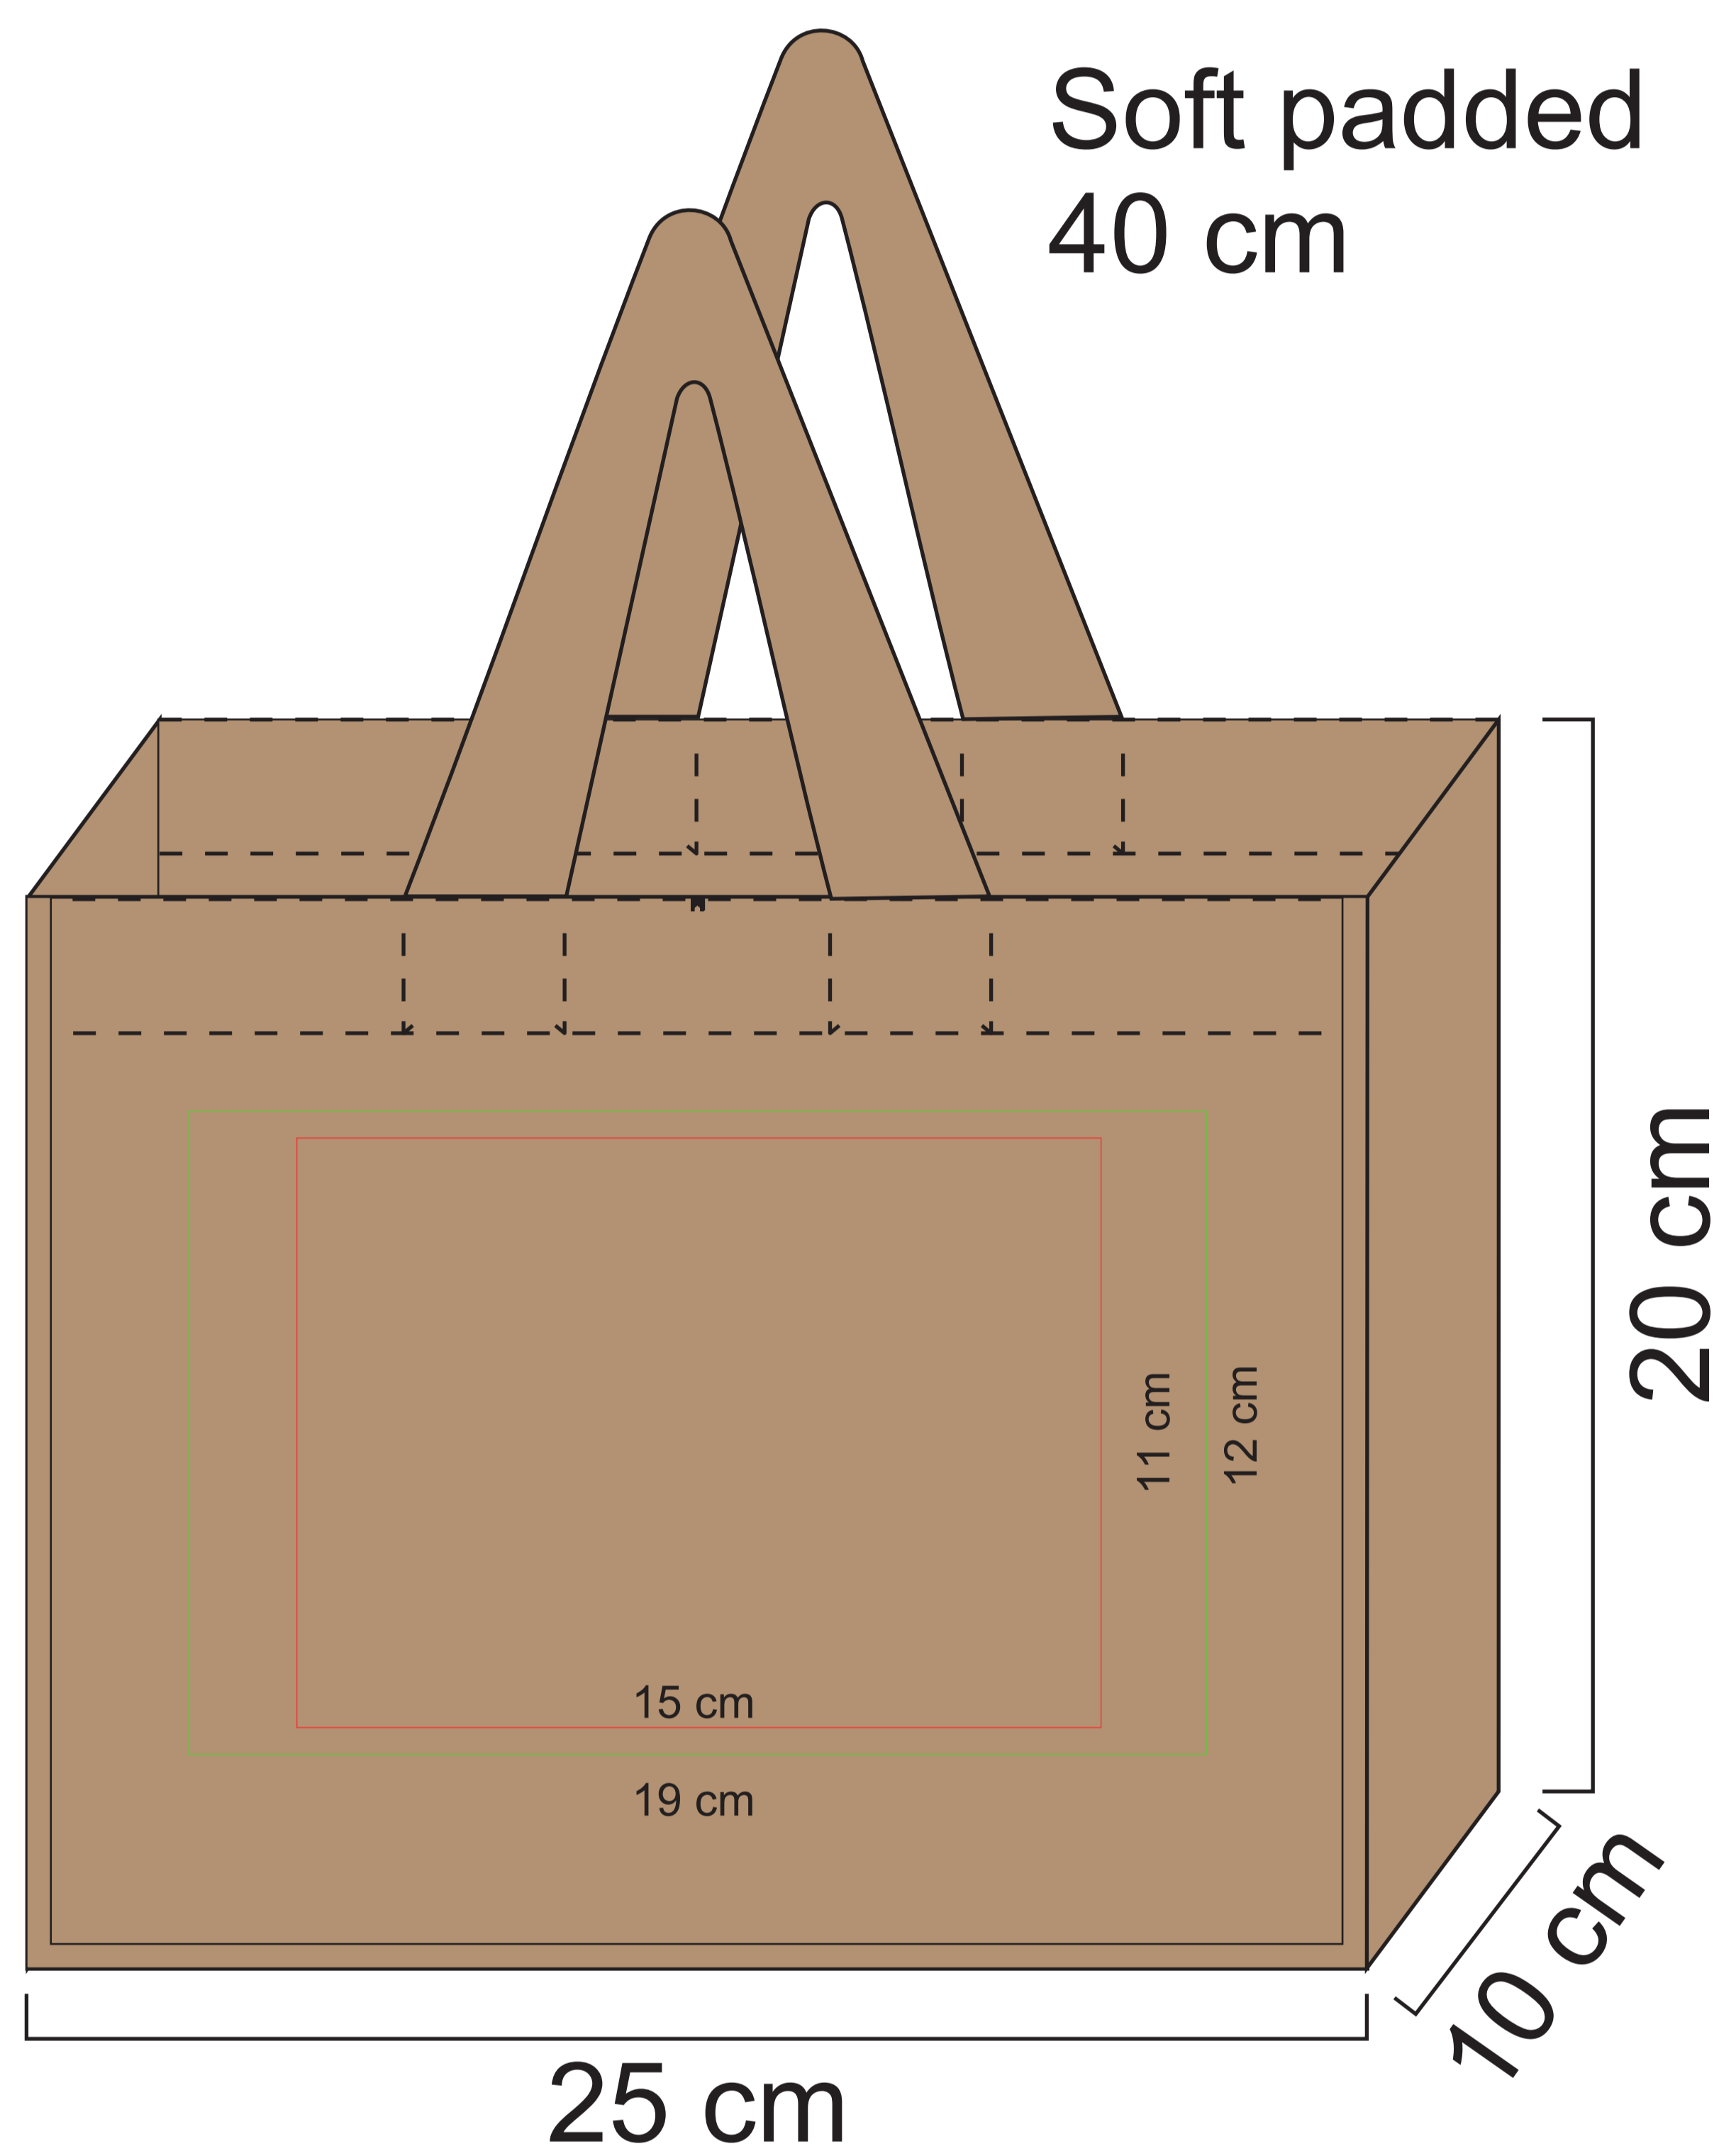

The line drawing is for approximate print positional purposes only. It is not intended to be an exact scale or detailed representation of the product. Colour proofs are to be used as a guide only and are not a true representation of product or print colour. Please ensure you are familiar with the product you are ordering before approving.

Max print area:

Green = indent

Red = local

Item Code: J-300-S

Job #:

Print Size:

Pms:

Email approval of approval on this document is acknowledgement that you have read, understood and accepted all of the information that we have supplied in regards to stock supply, and that all order information listed and shown is correct.