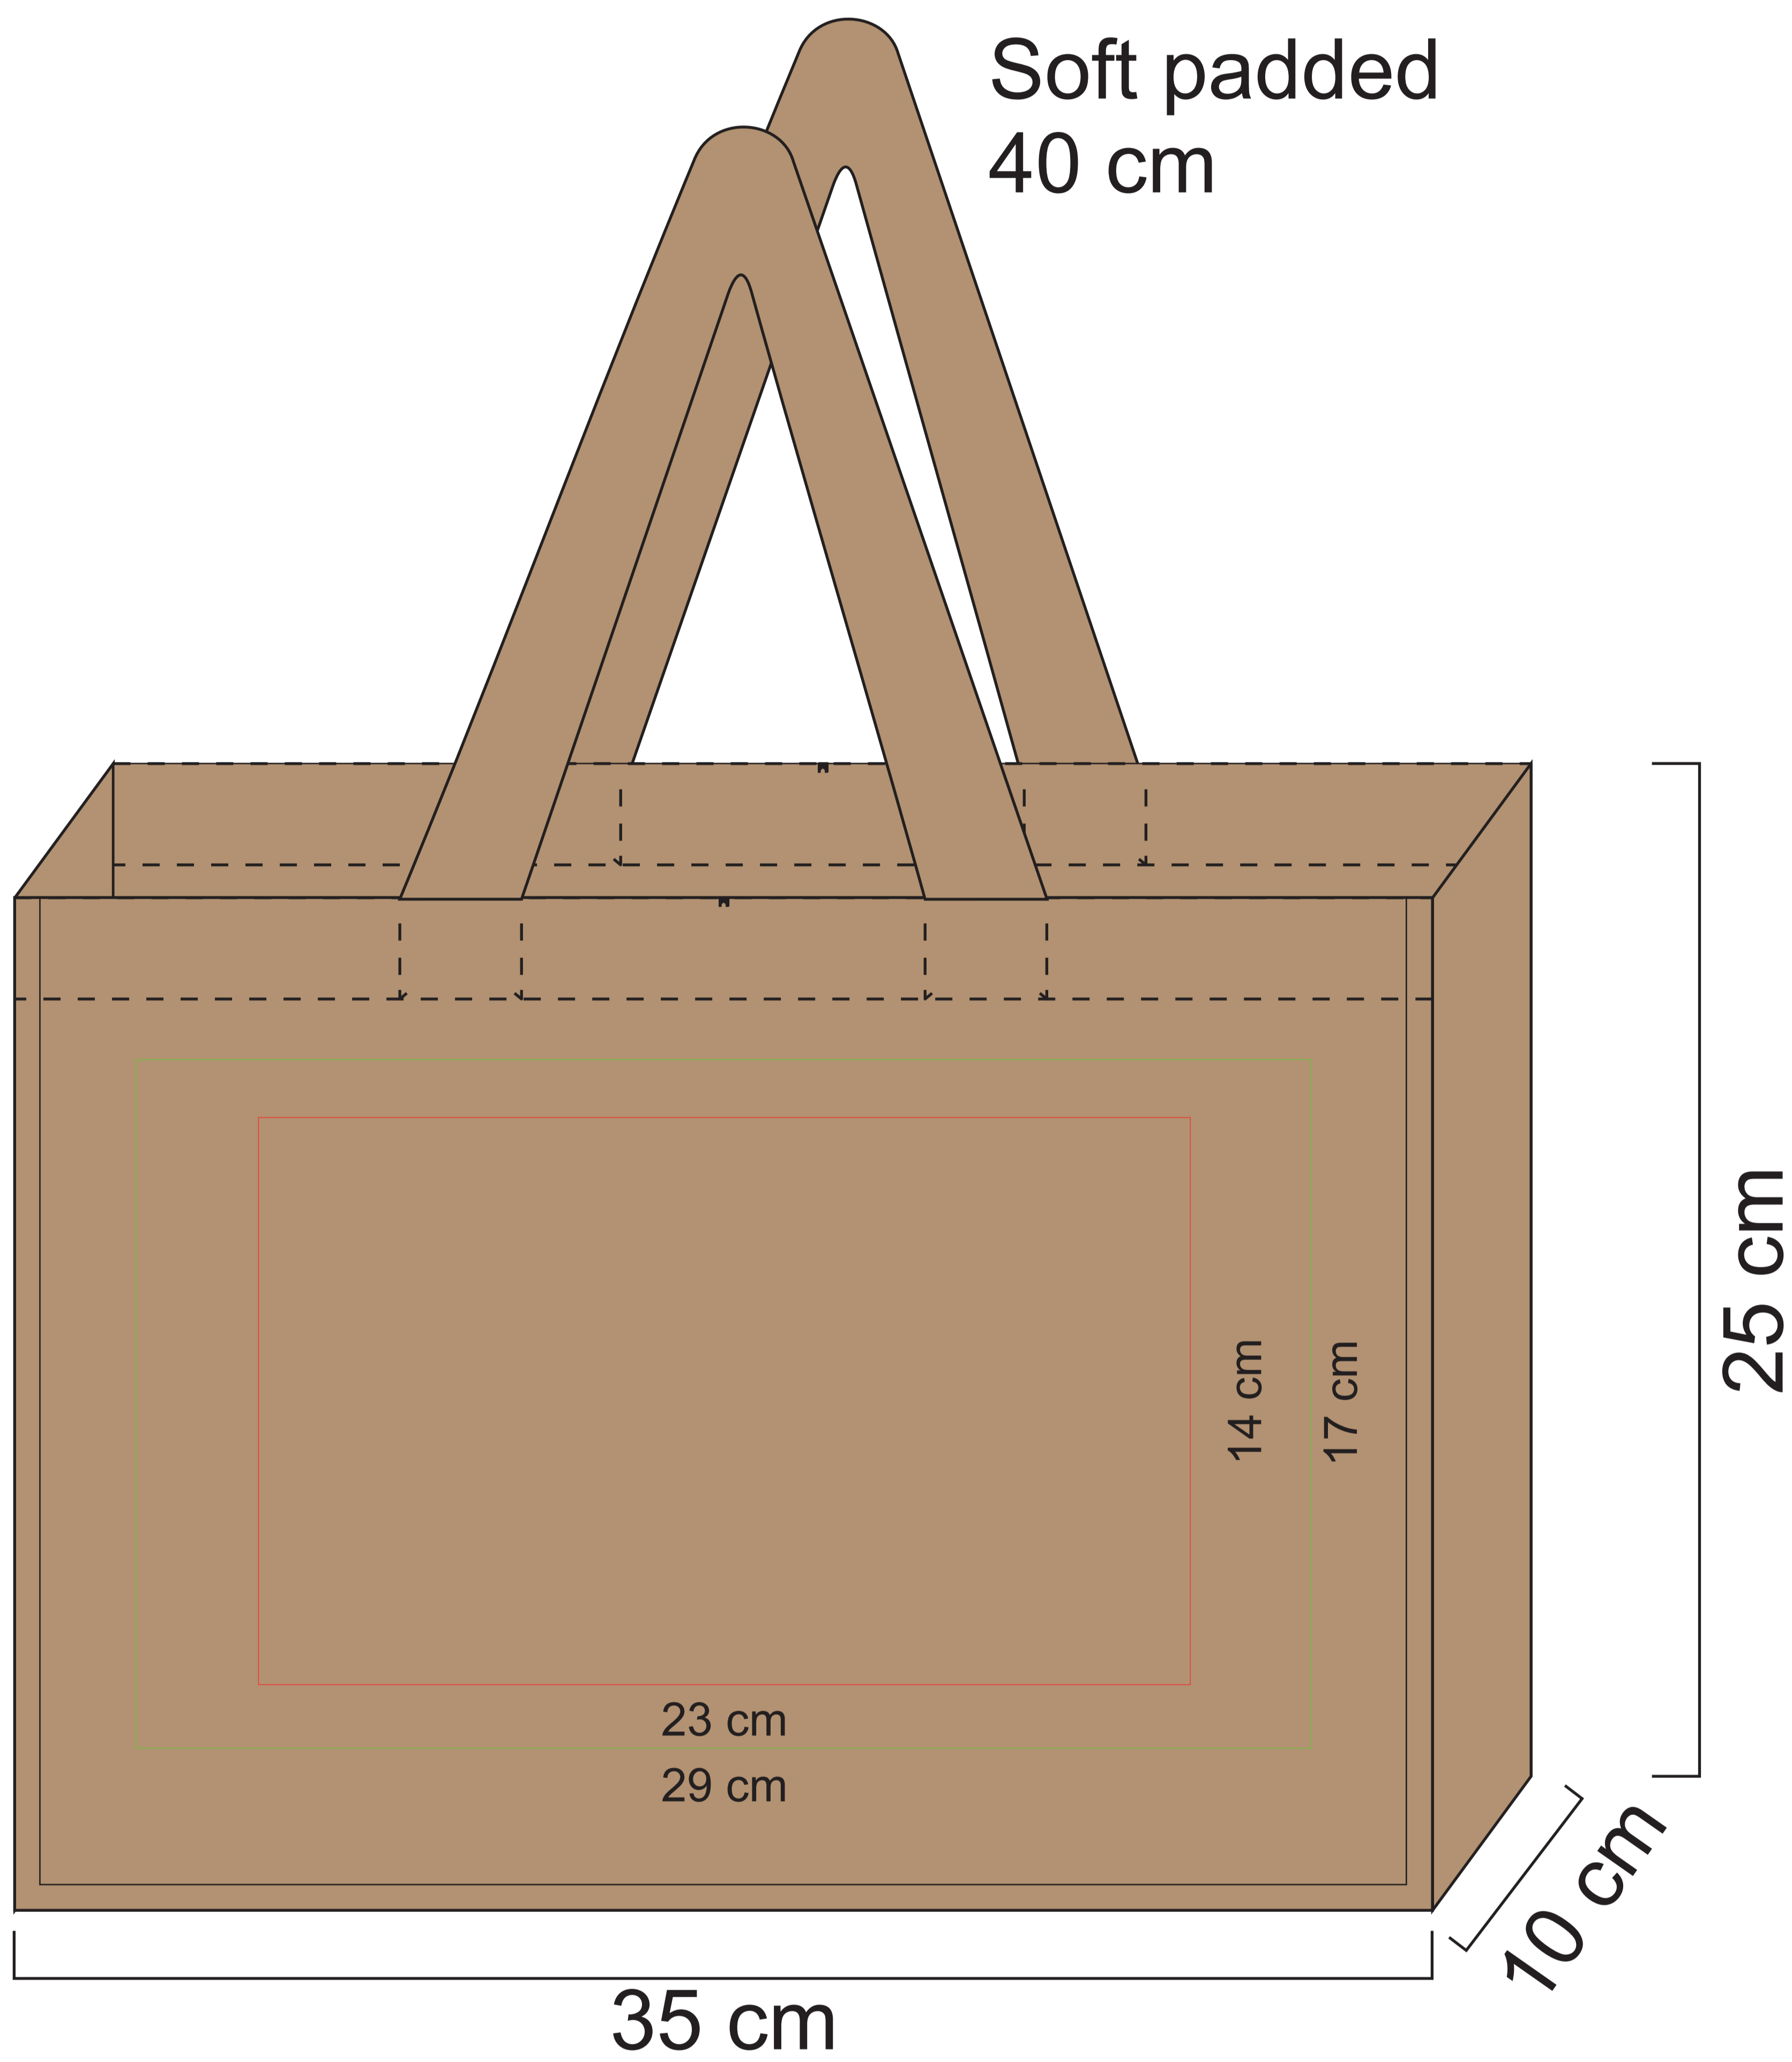

The line drawing is for approximate print positional purposes only. It is not intended to be an exact scale or detailed representation of the product. Colour proofs are to be used as a guide only and are not a true representation of product or print colour. Please ensure you are familiar with the product you are ordering before approving.

Max print area:
Green = indent
Red = local

Item Code: J-300-M

Job #:

Print Size:

Pms:

Email approval of approval on this document is acknowledgement that you have read, understood and accepted all of the information that we have supplied in regards to stock supply, and that all order information listed and shown is correct.