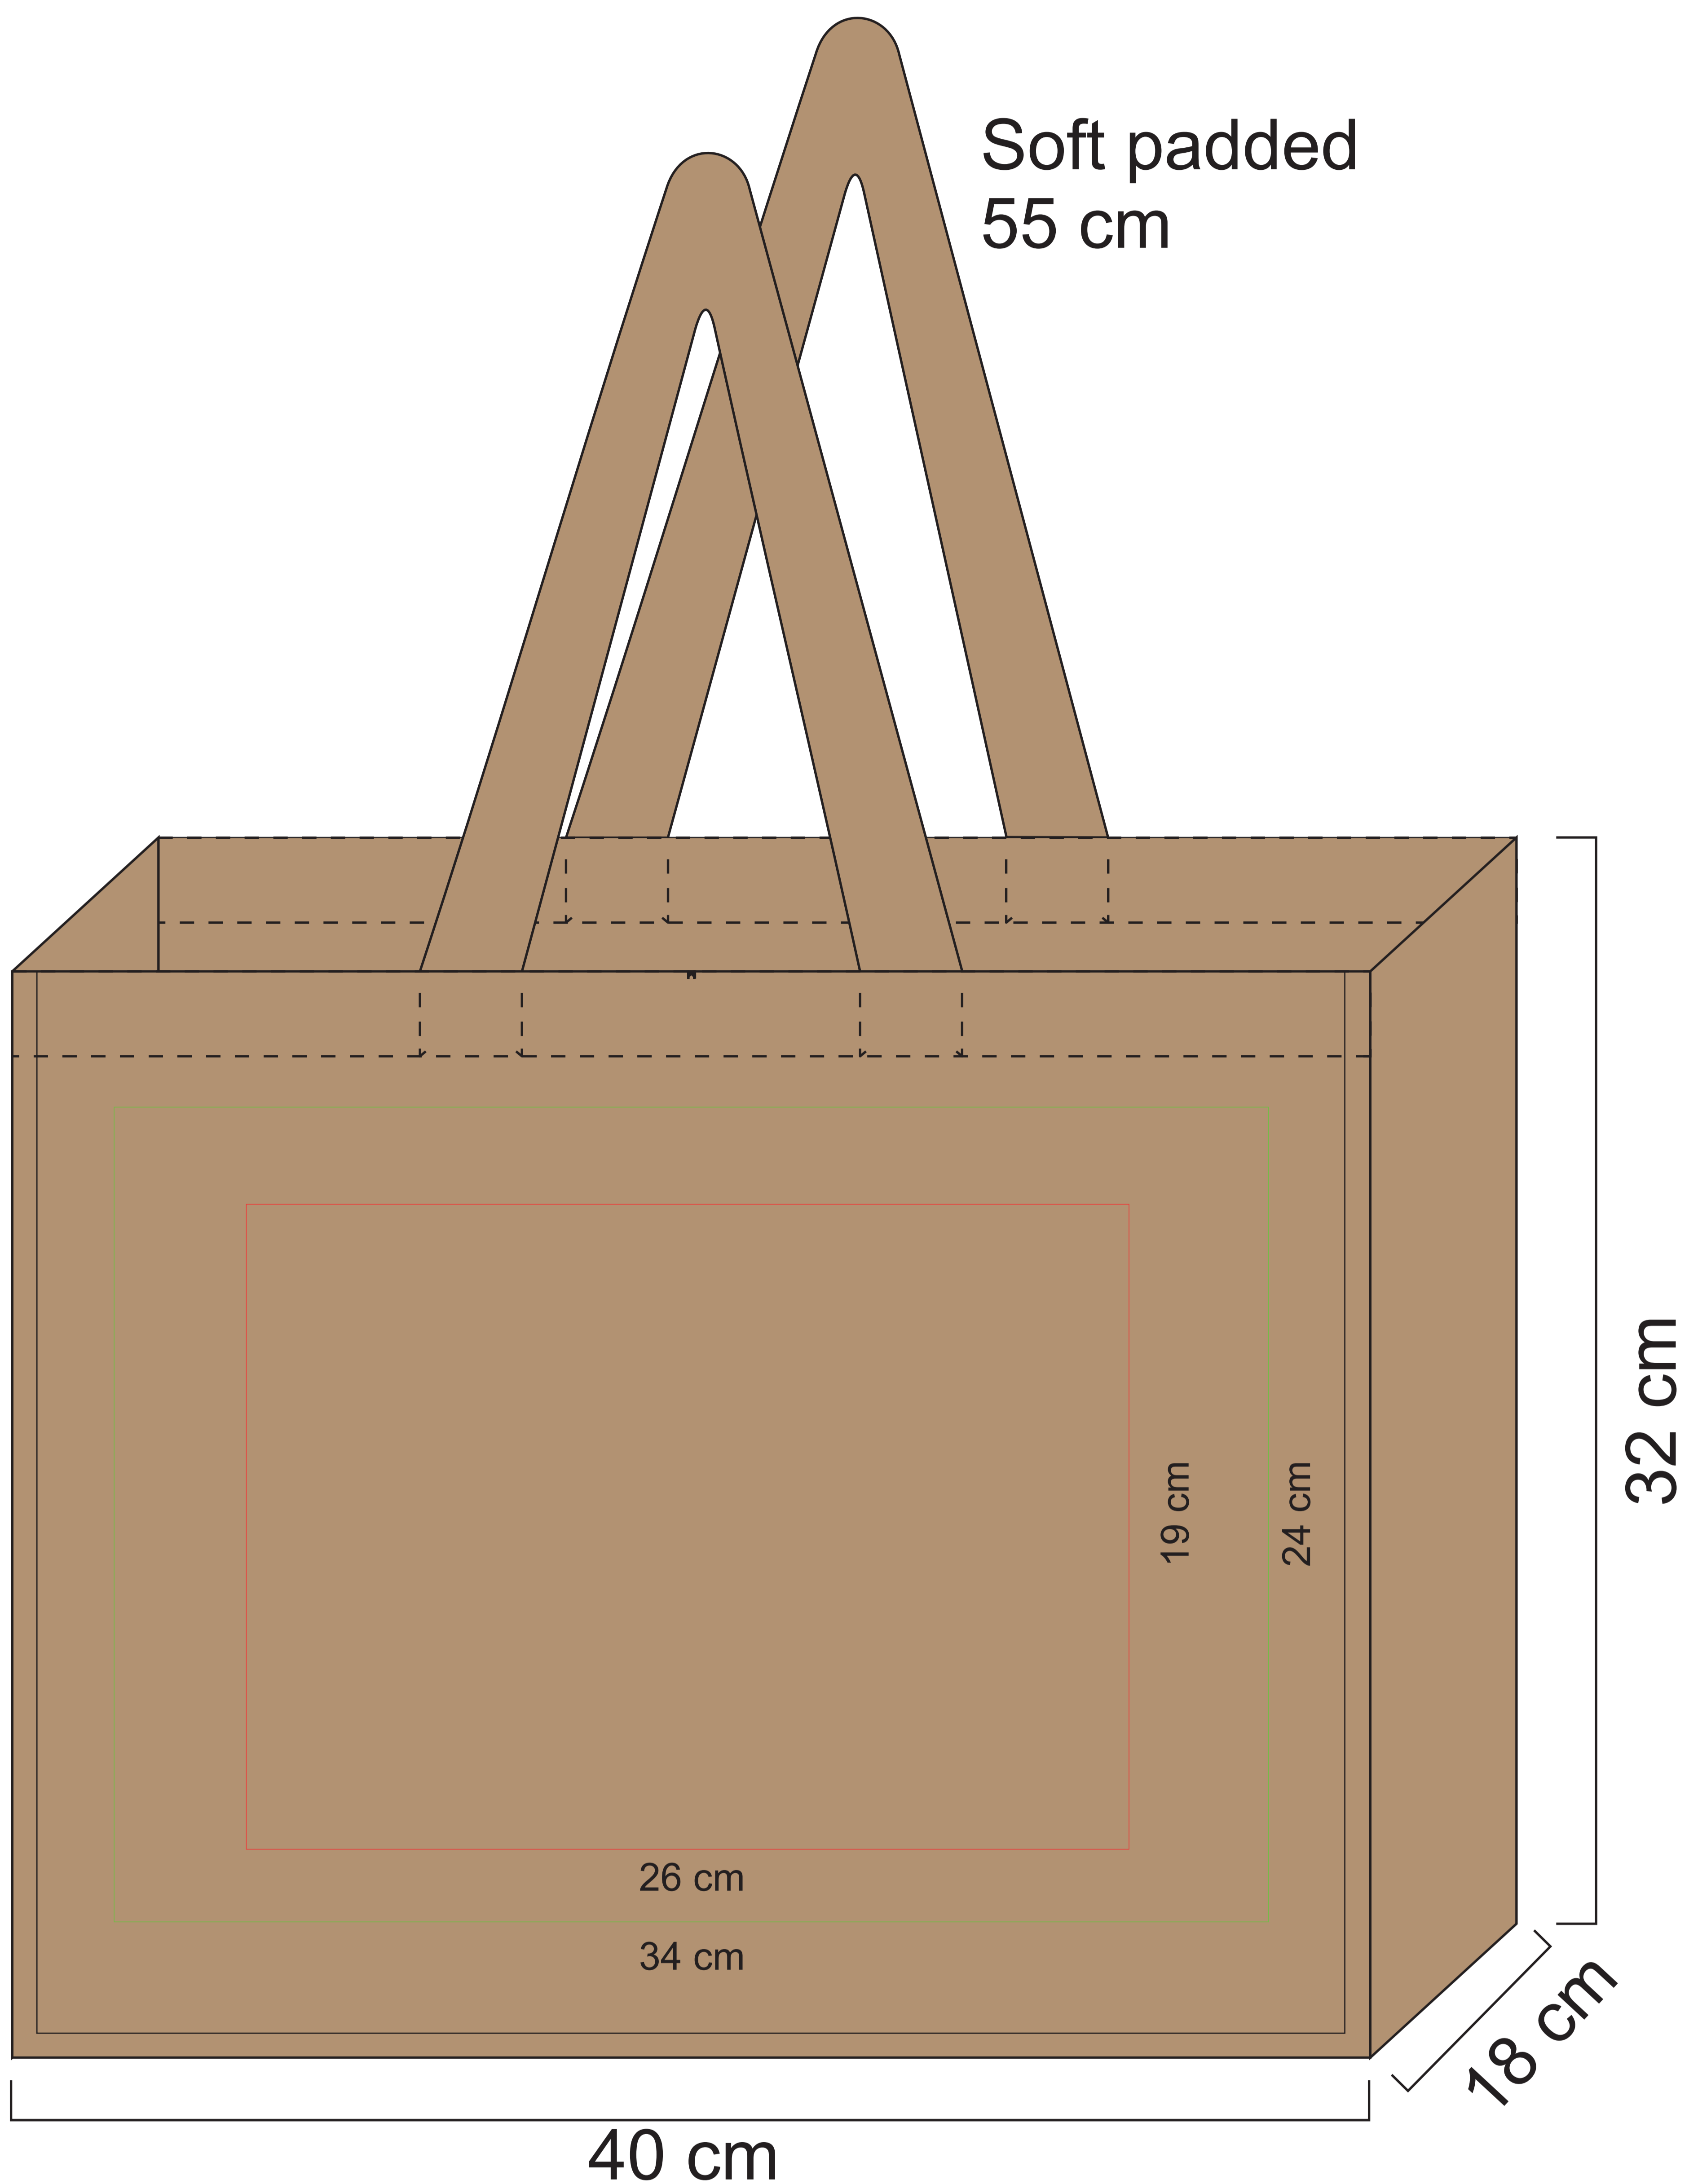

The line drawing is for approximate print positional purposes only. It is not intended to be an exact scale or detailed representation of the product. Colour proofs are to be used as a guide only and are not a true representation of product or print colour. Please ensure you are familiar with the product you are ordering before approving.

Max print area:
Green = indent
Red = local

Item Code: J-300

Job #:

Print Size:

Pms:

Email approval of approval on this document is acknowledgement that you have read, understood and accepted all of the information that we have supplied in regards to stock supply, and that all order information listed and shown is correct.