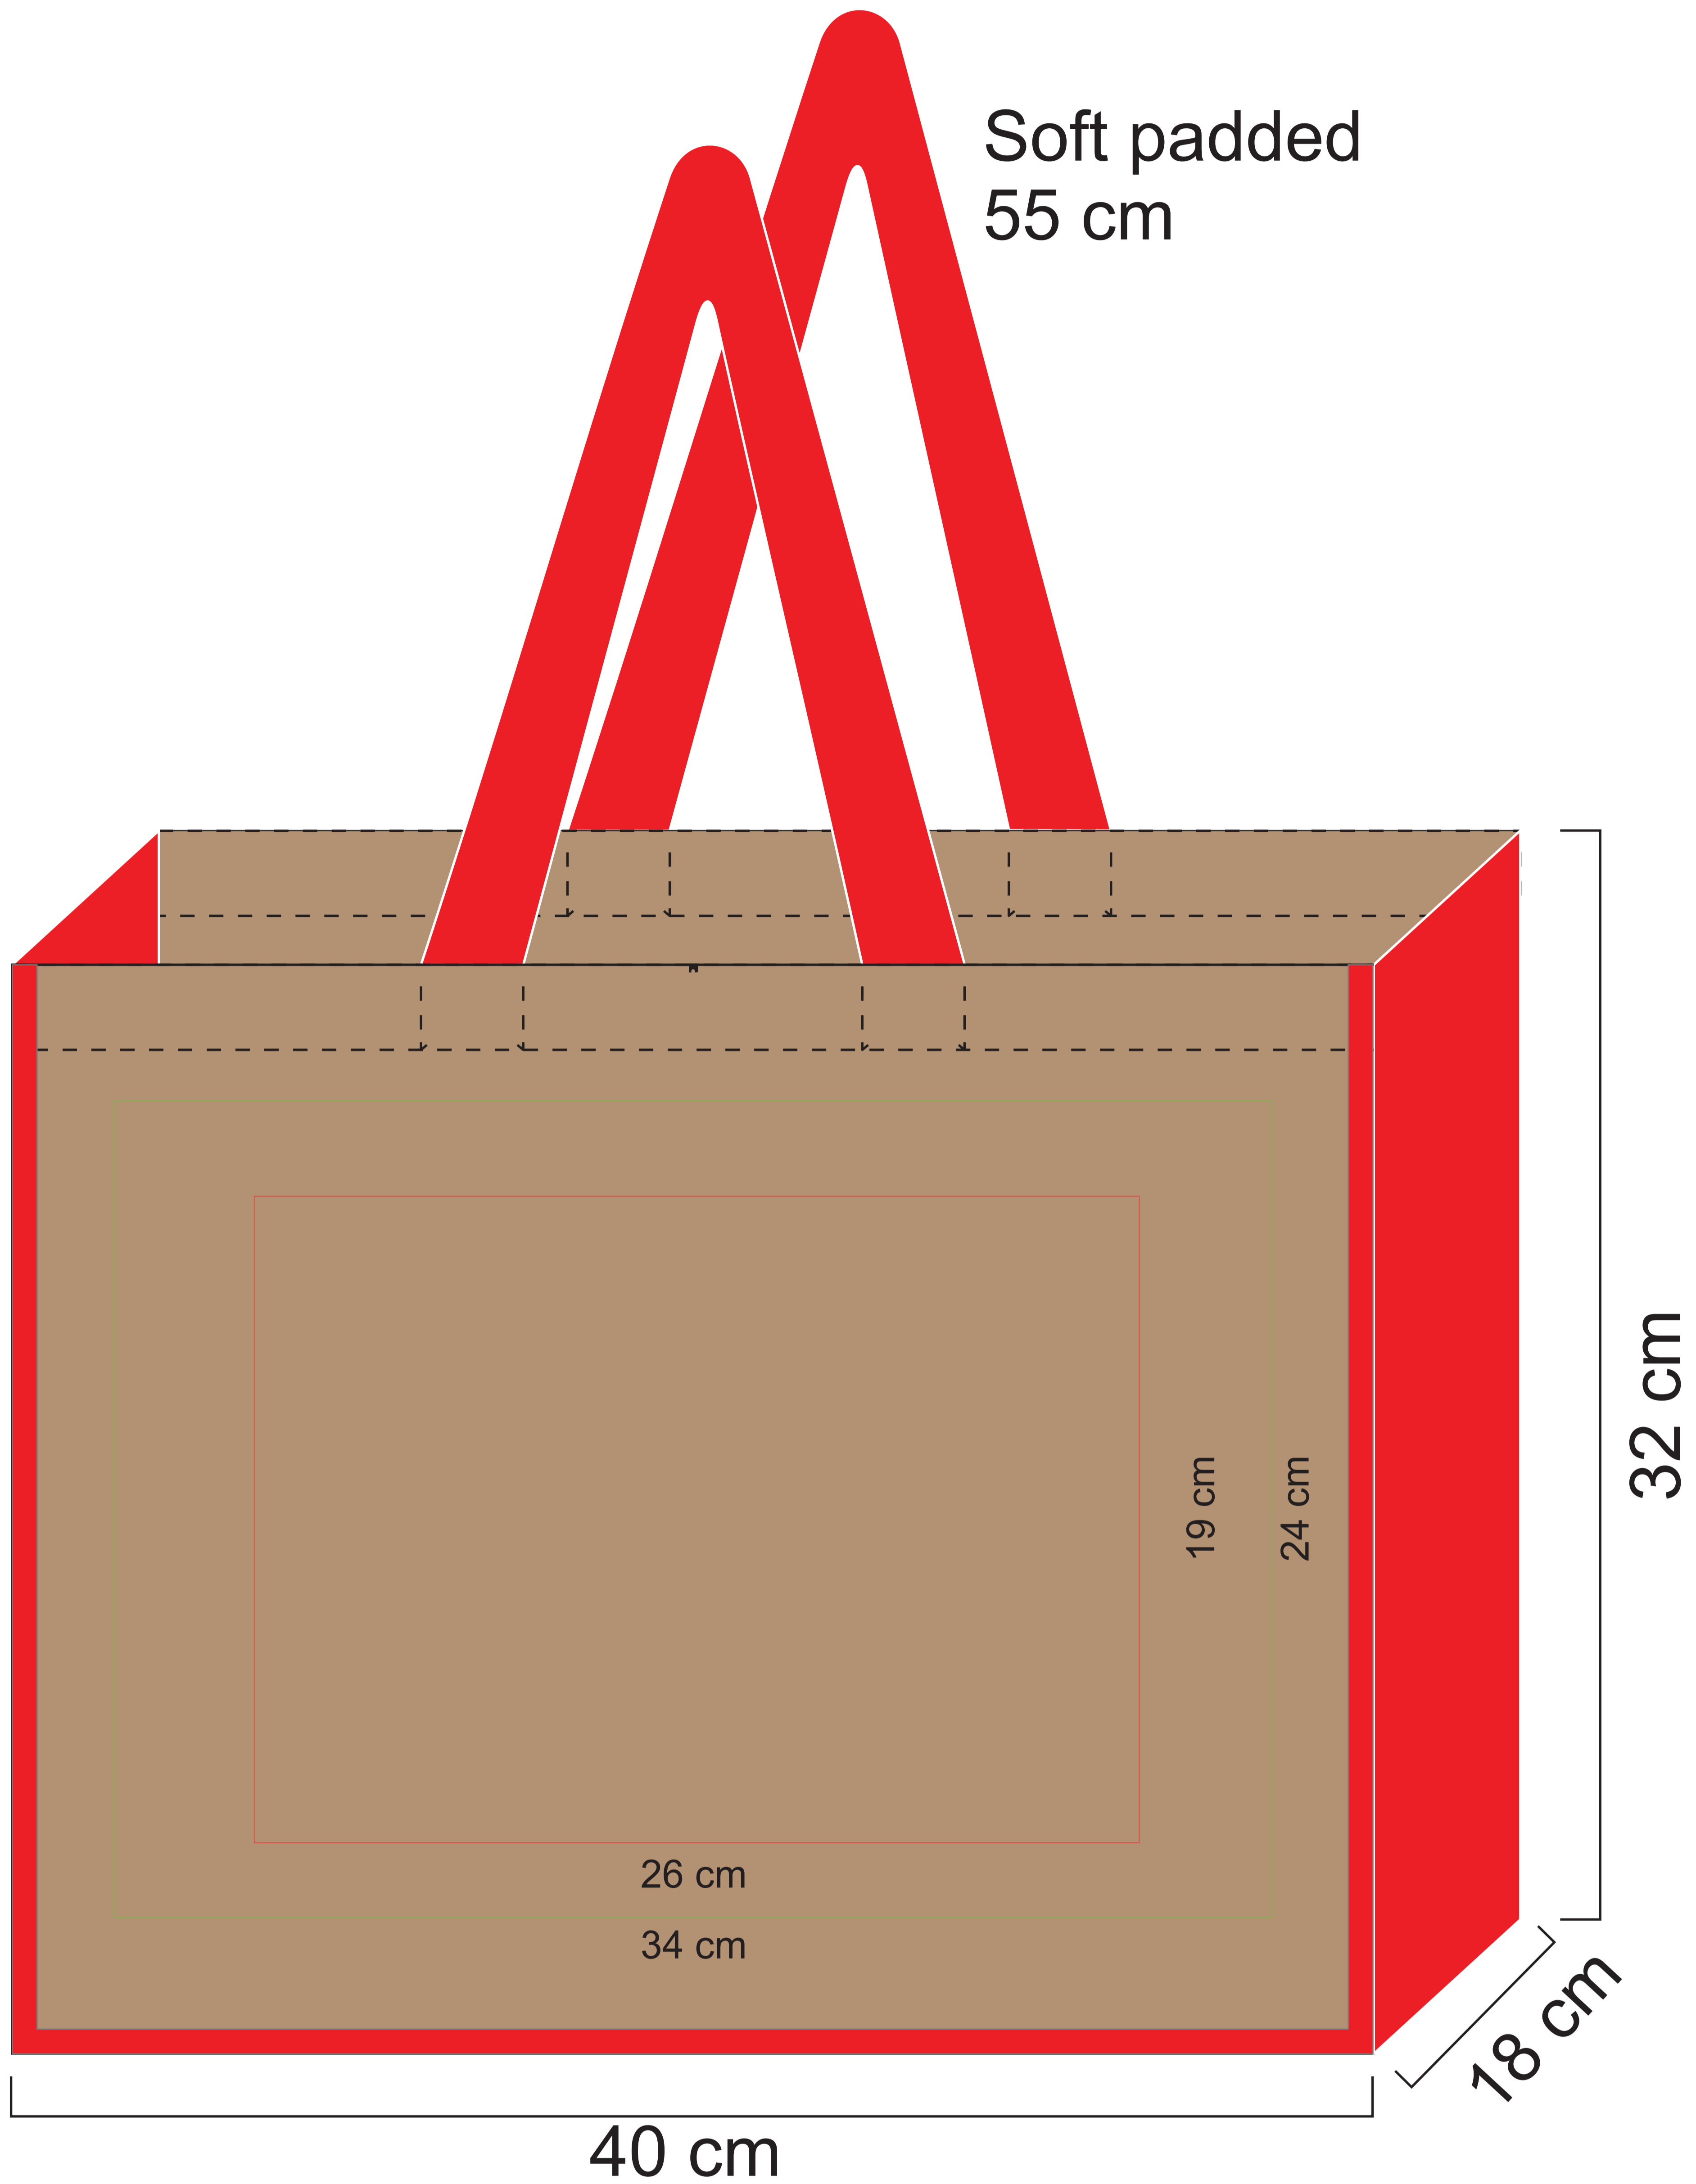

The line drawing is for approximate print positional purposes only. It is not intended to be an exact scale or detailed representation of the product. Colour proofs are to be used as a guide only and are not a true representation of product or print colour. Please ensure you are familiar with the product you are ordering before approving.

Max print area:  
Green = indent  
Red = local

Item Code: J-300-RD

Job #:

Print Size:

Pms:

Email approval of approval on this document is acknowledgement that you have read, understood and accepted all of the information that we have supplied in regards to stock supply, and that all order information listed and shown is correct.