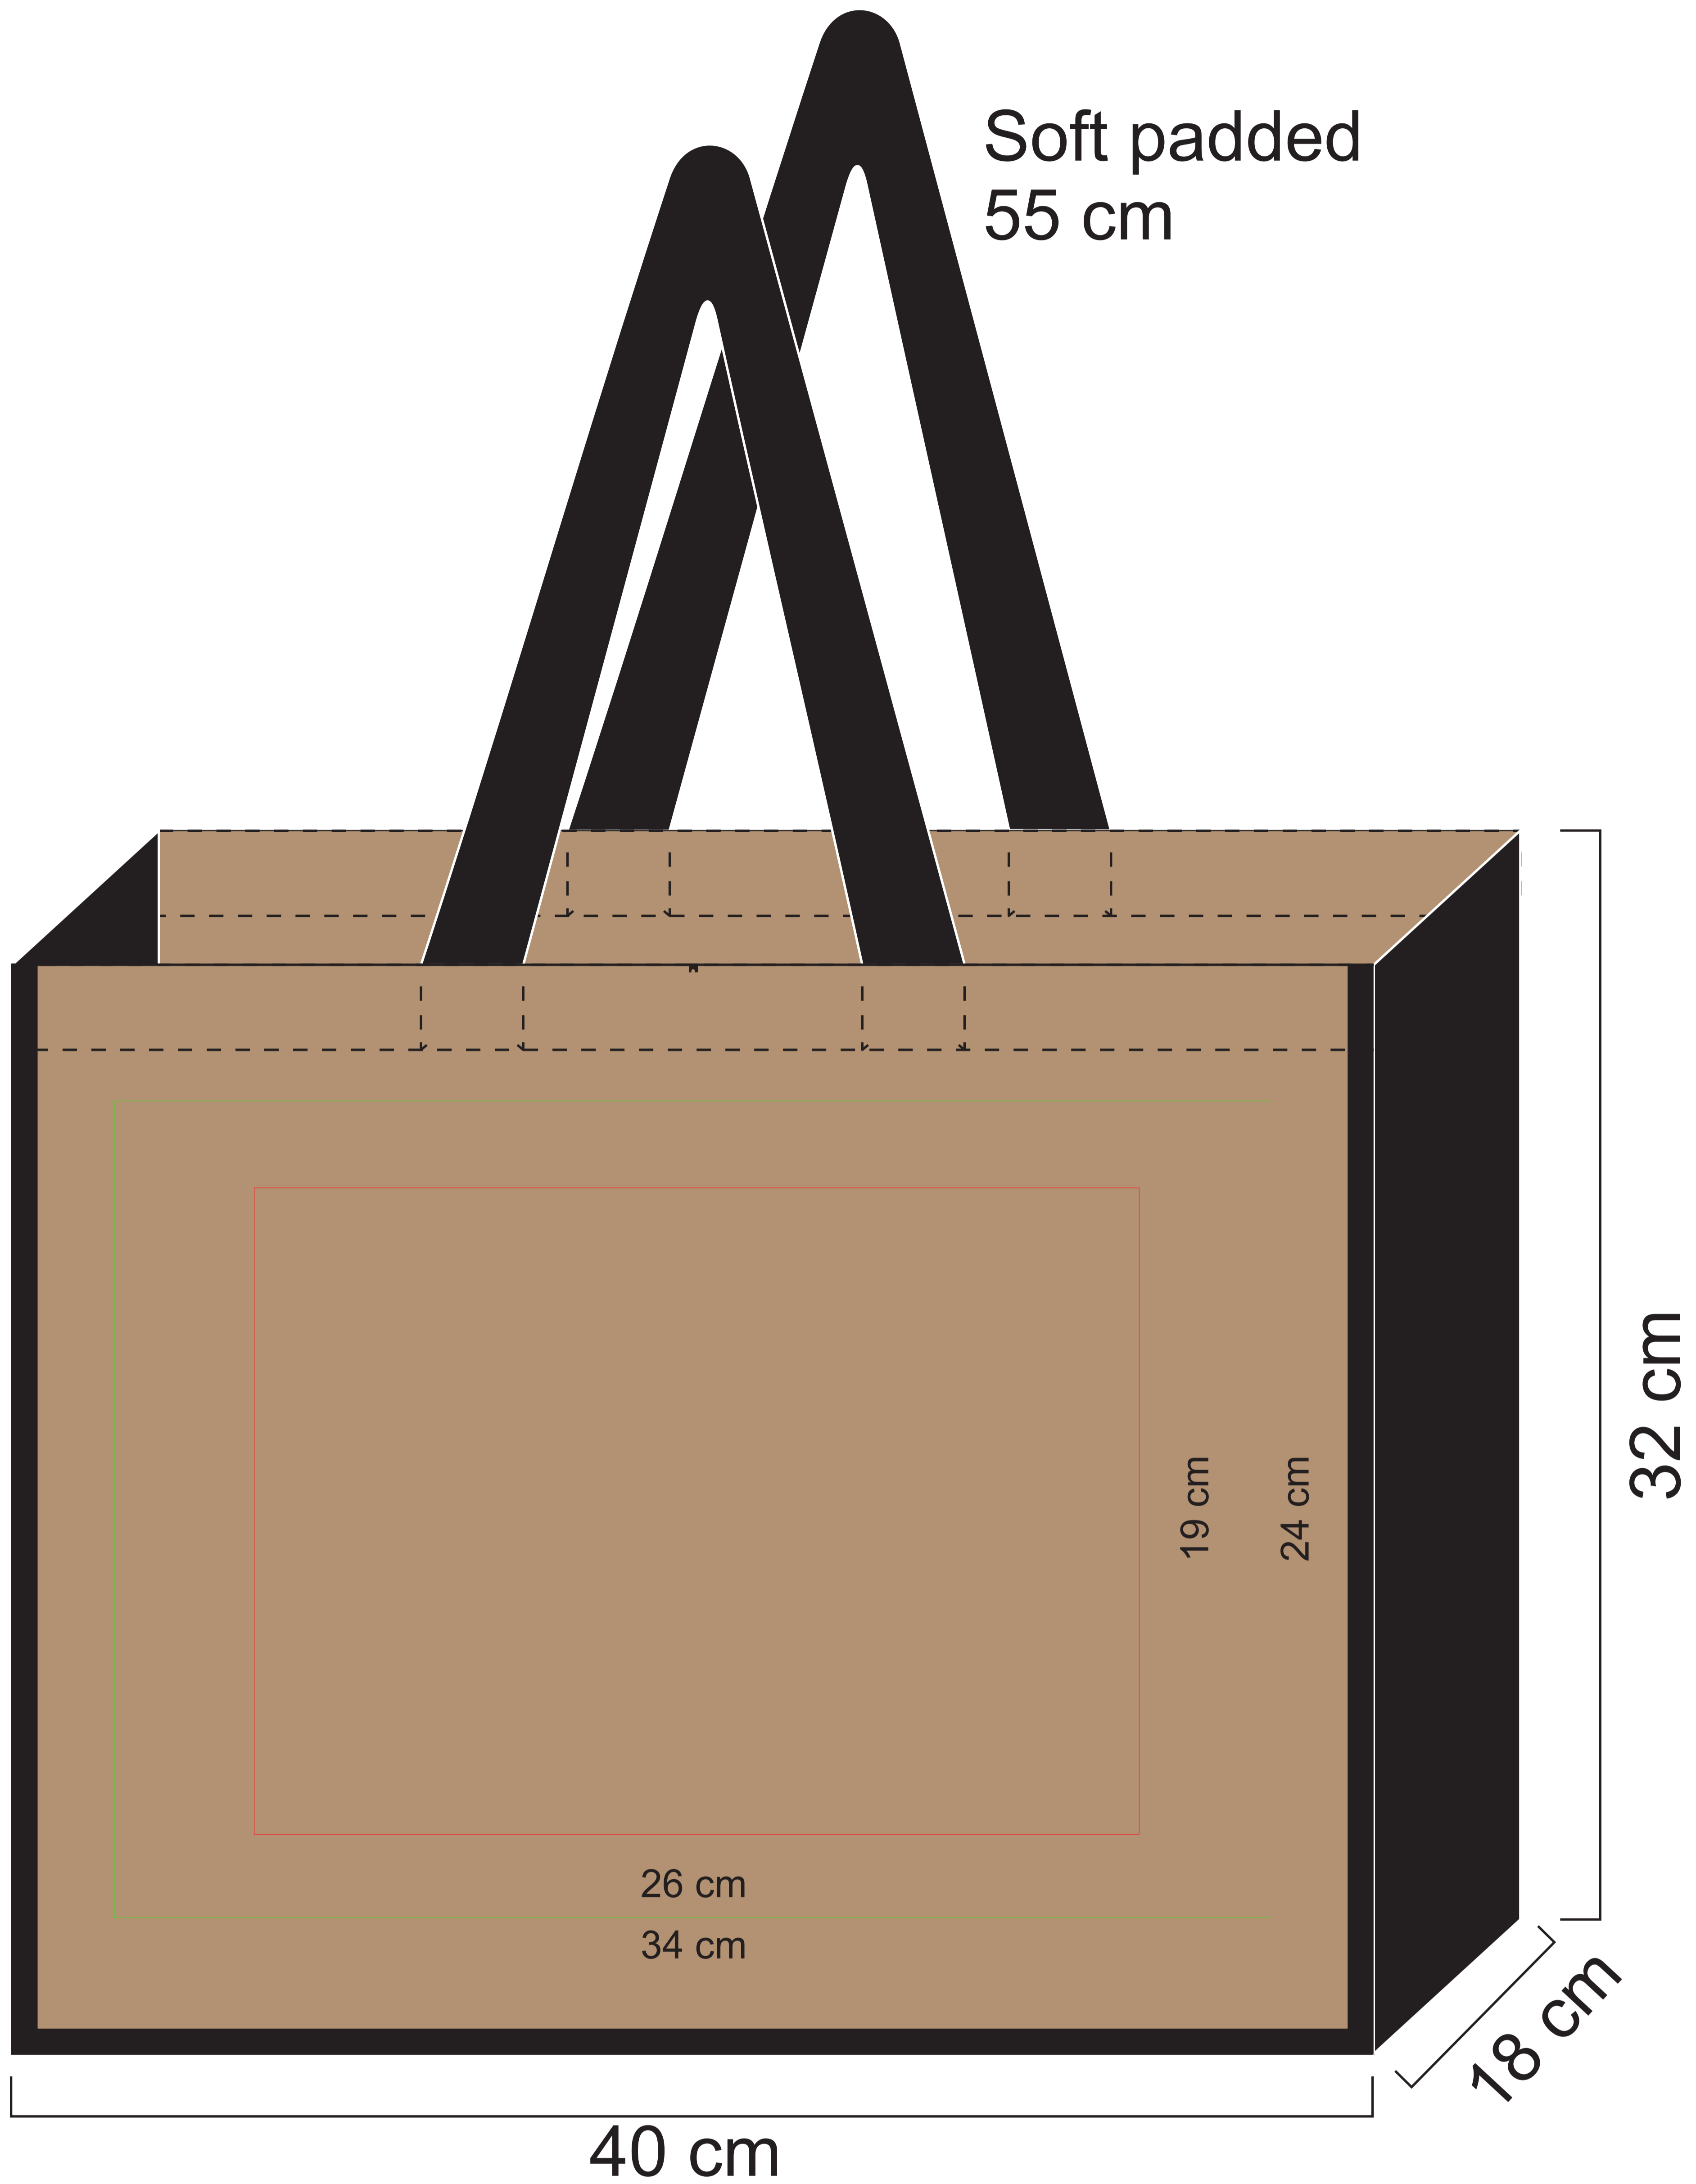

The line drawing is for approximate print positional purposes only. It is not intended to be an exact scale or detailed representation of the product. Colour proofs are to be used as a guide only and are not a true representation of product or print colour. Please ensure you are familiar with the product you are ordering before approving.

Max print area:  
Green = indent  
Red = local

Item Code: J-300-BK

Job #:

Print Size:

Pms:

Email approval of approval on this document is acknowledgement that you have read, understood and accepted all of the information that we have supplied in regards to stock supply, and that all order information listed and shown is correct.