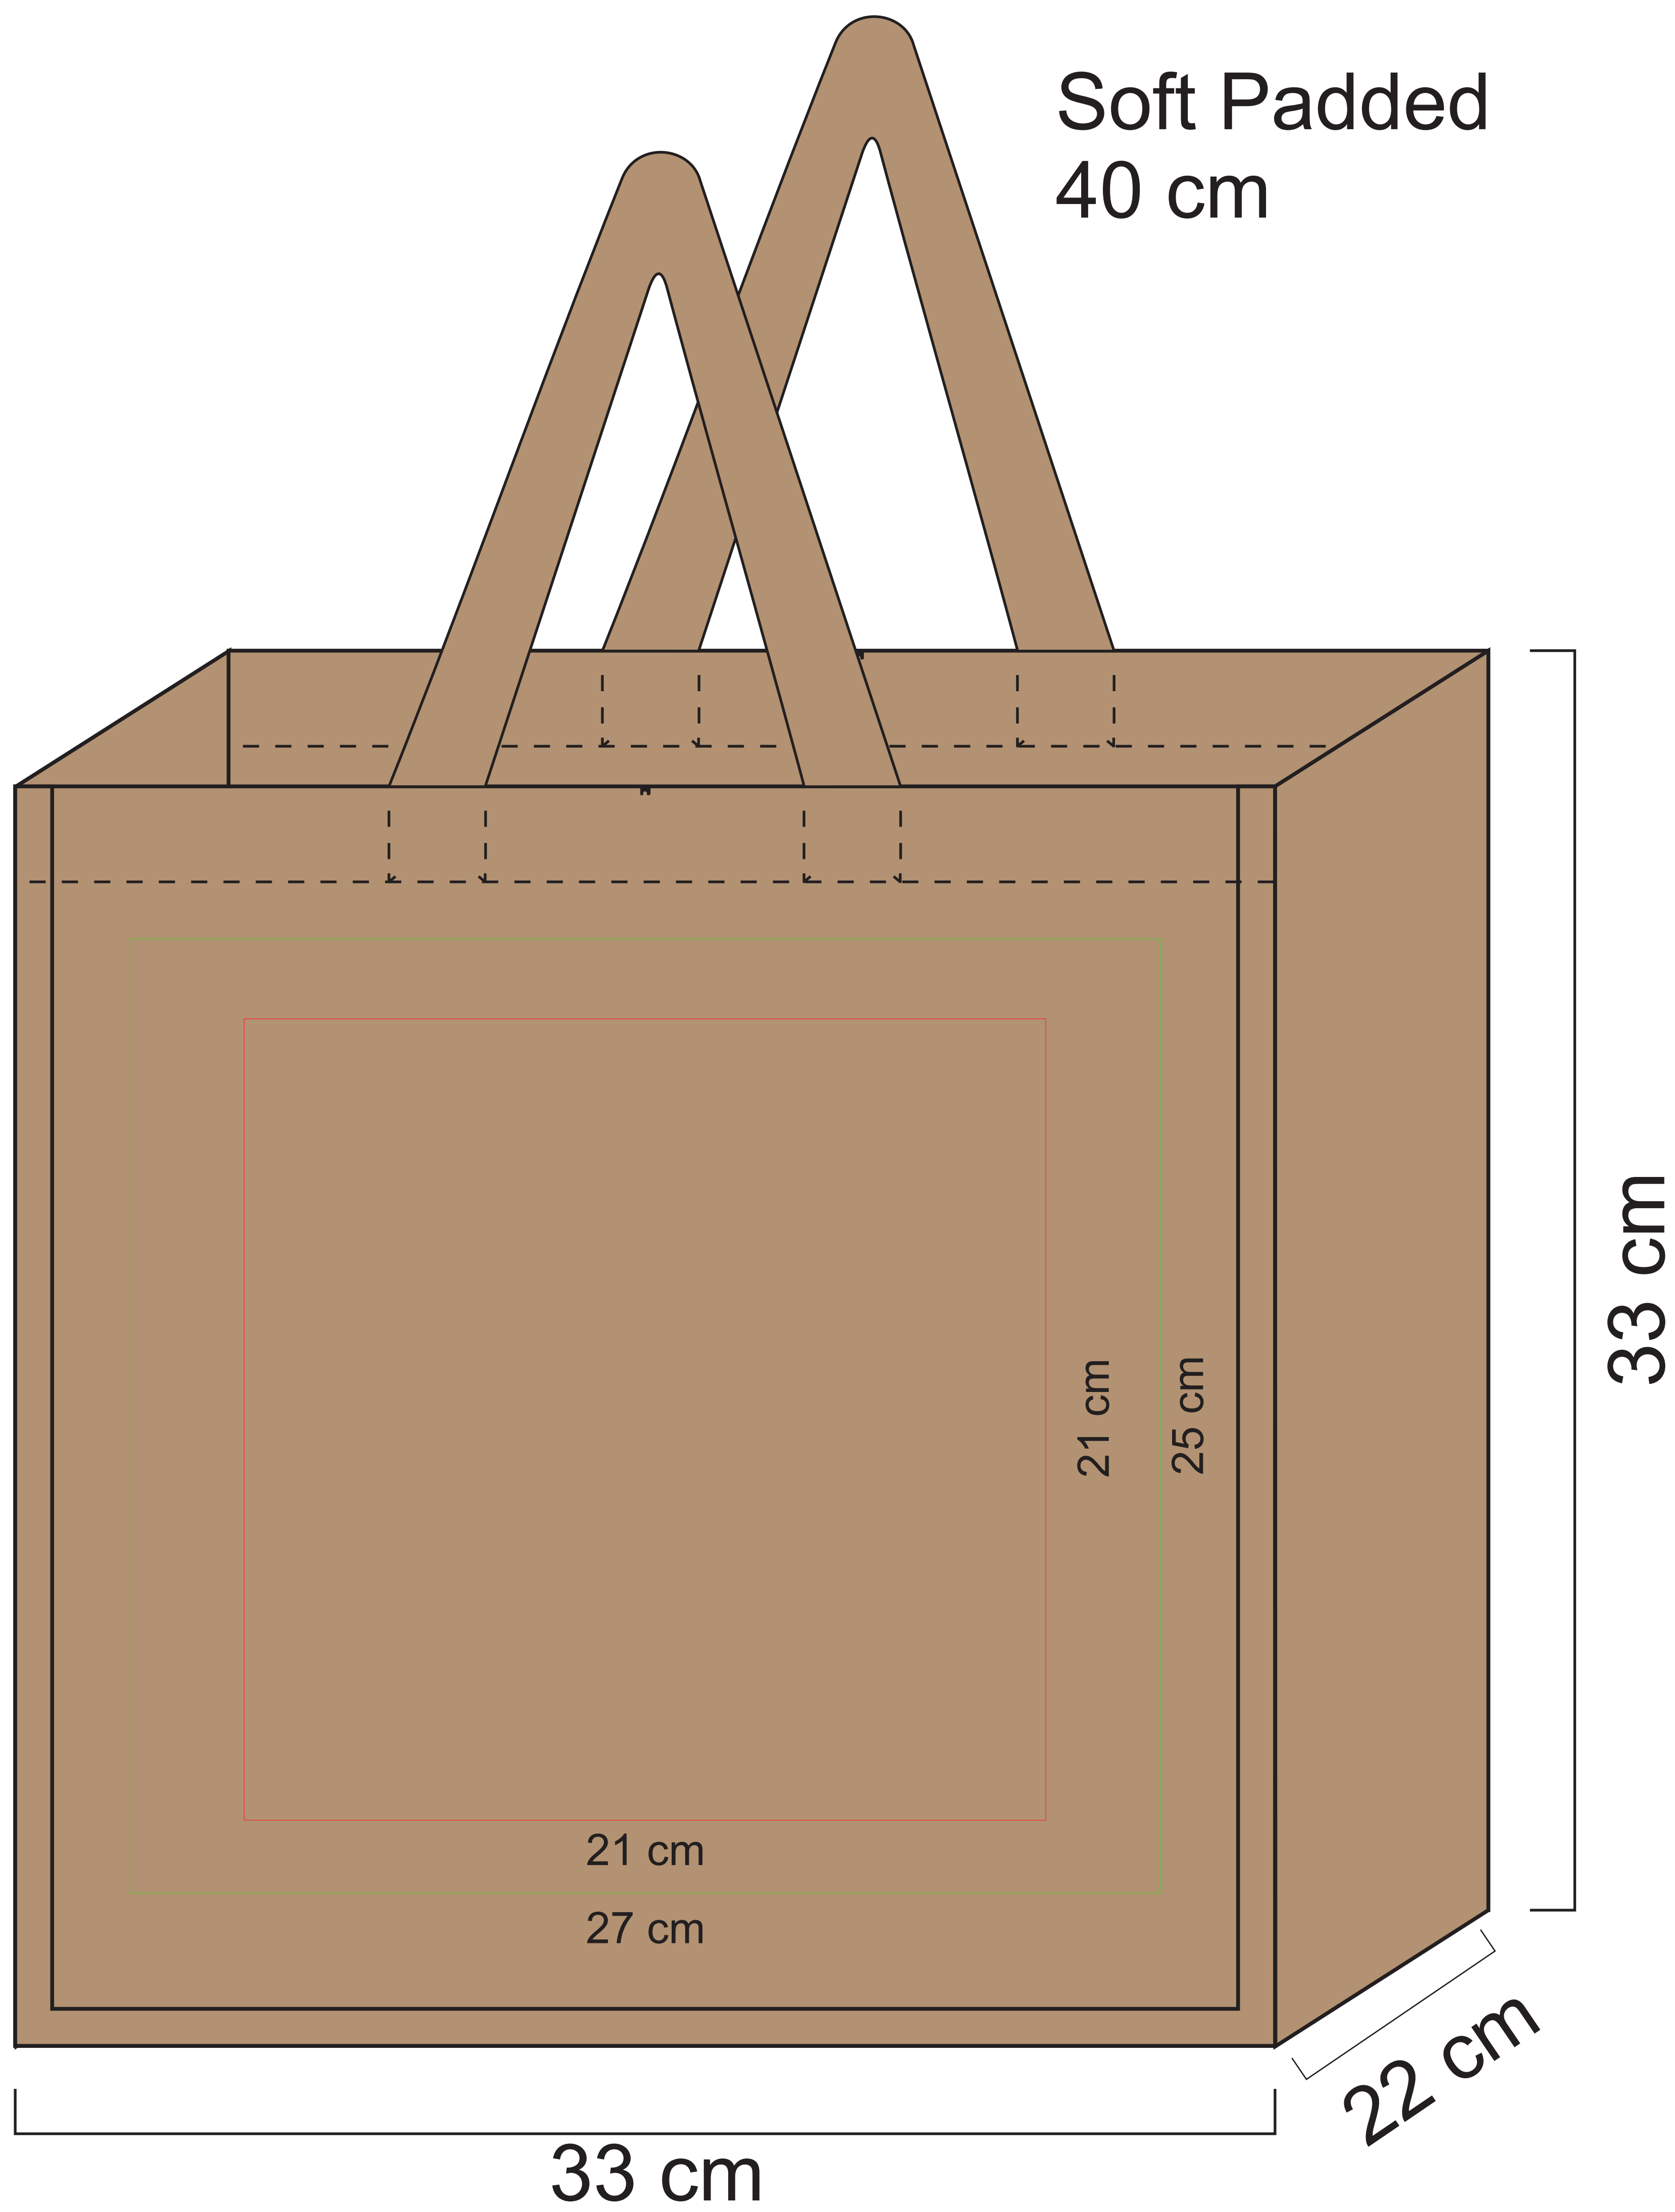

The line drawing is for approximate print positional purposes only. It is not intended to be an exact scale or detailed representation of the product. Colour proofs are to be used as a guide only and are not a true representation of product or print colour. Please ensure you are familiar with the product you are ordering before approving.

Max print area:
Green = indent
Red = local

Item Code: J-300-GRO

Job #:

Print Size:

Pms:

Email approval of approval on this document is acknowledgement that you have read, understood and accepted all of the information that we have supplied in regards to stock supply, and that all order information listed and shown is correct.