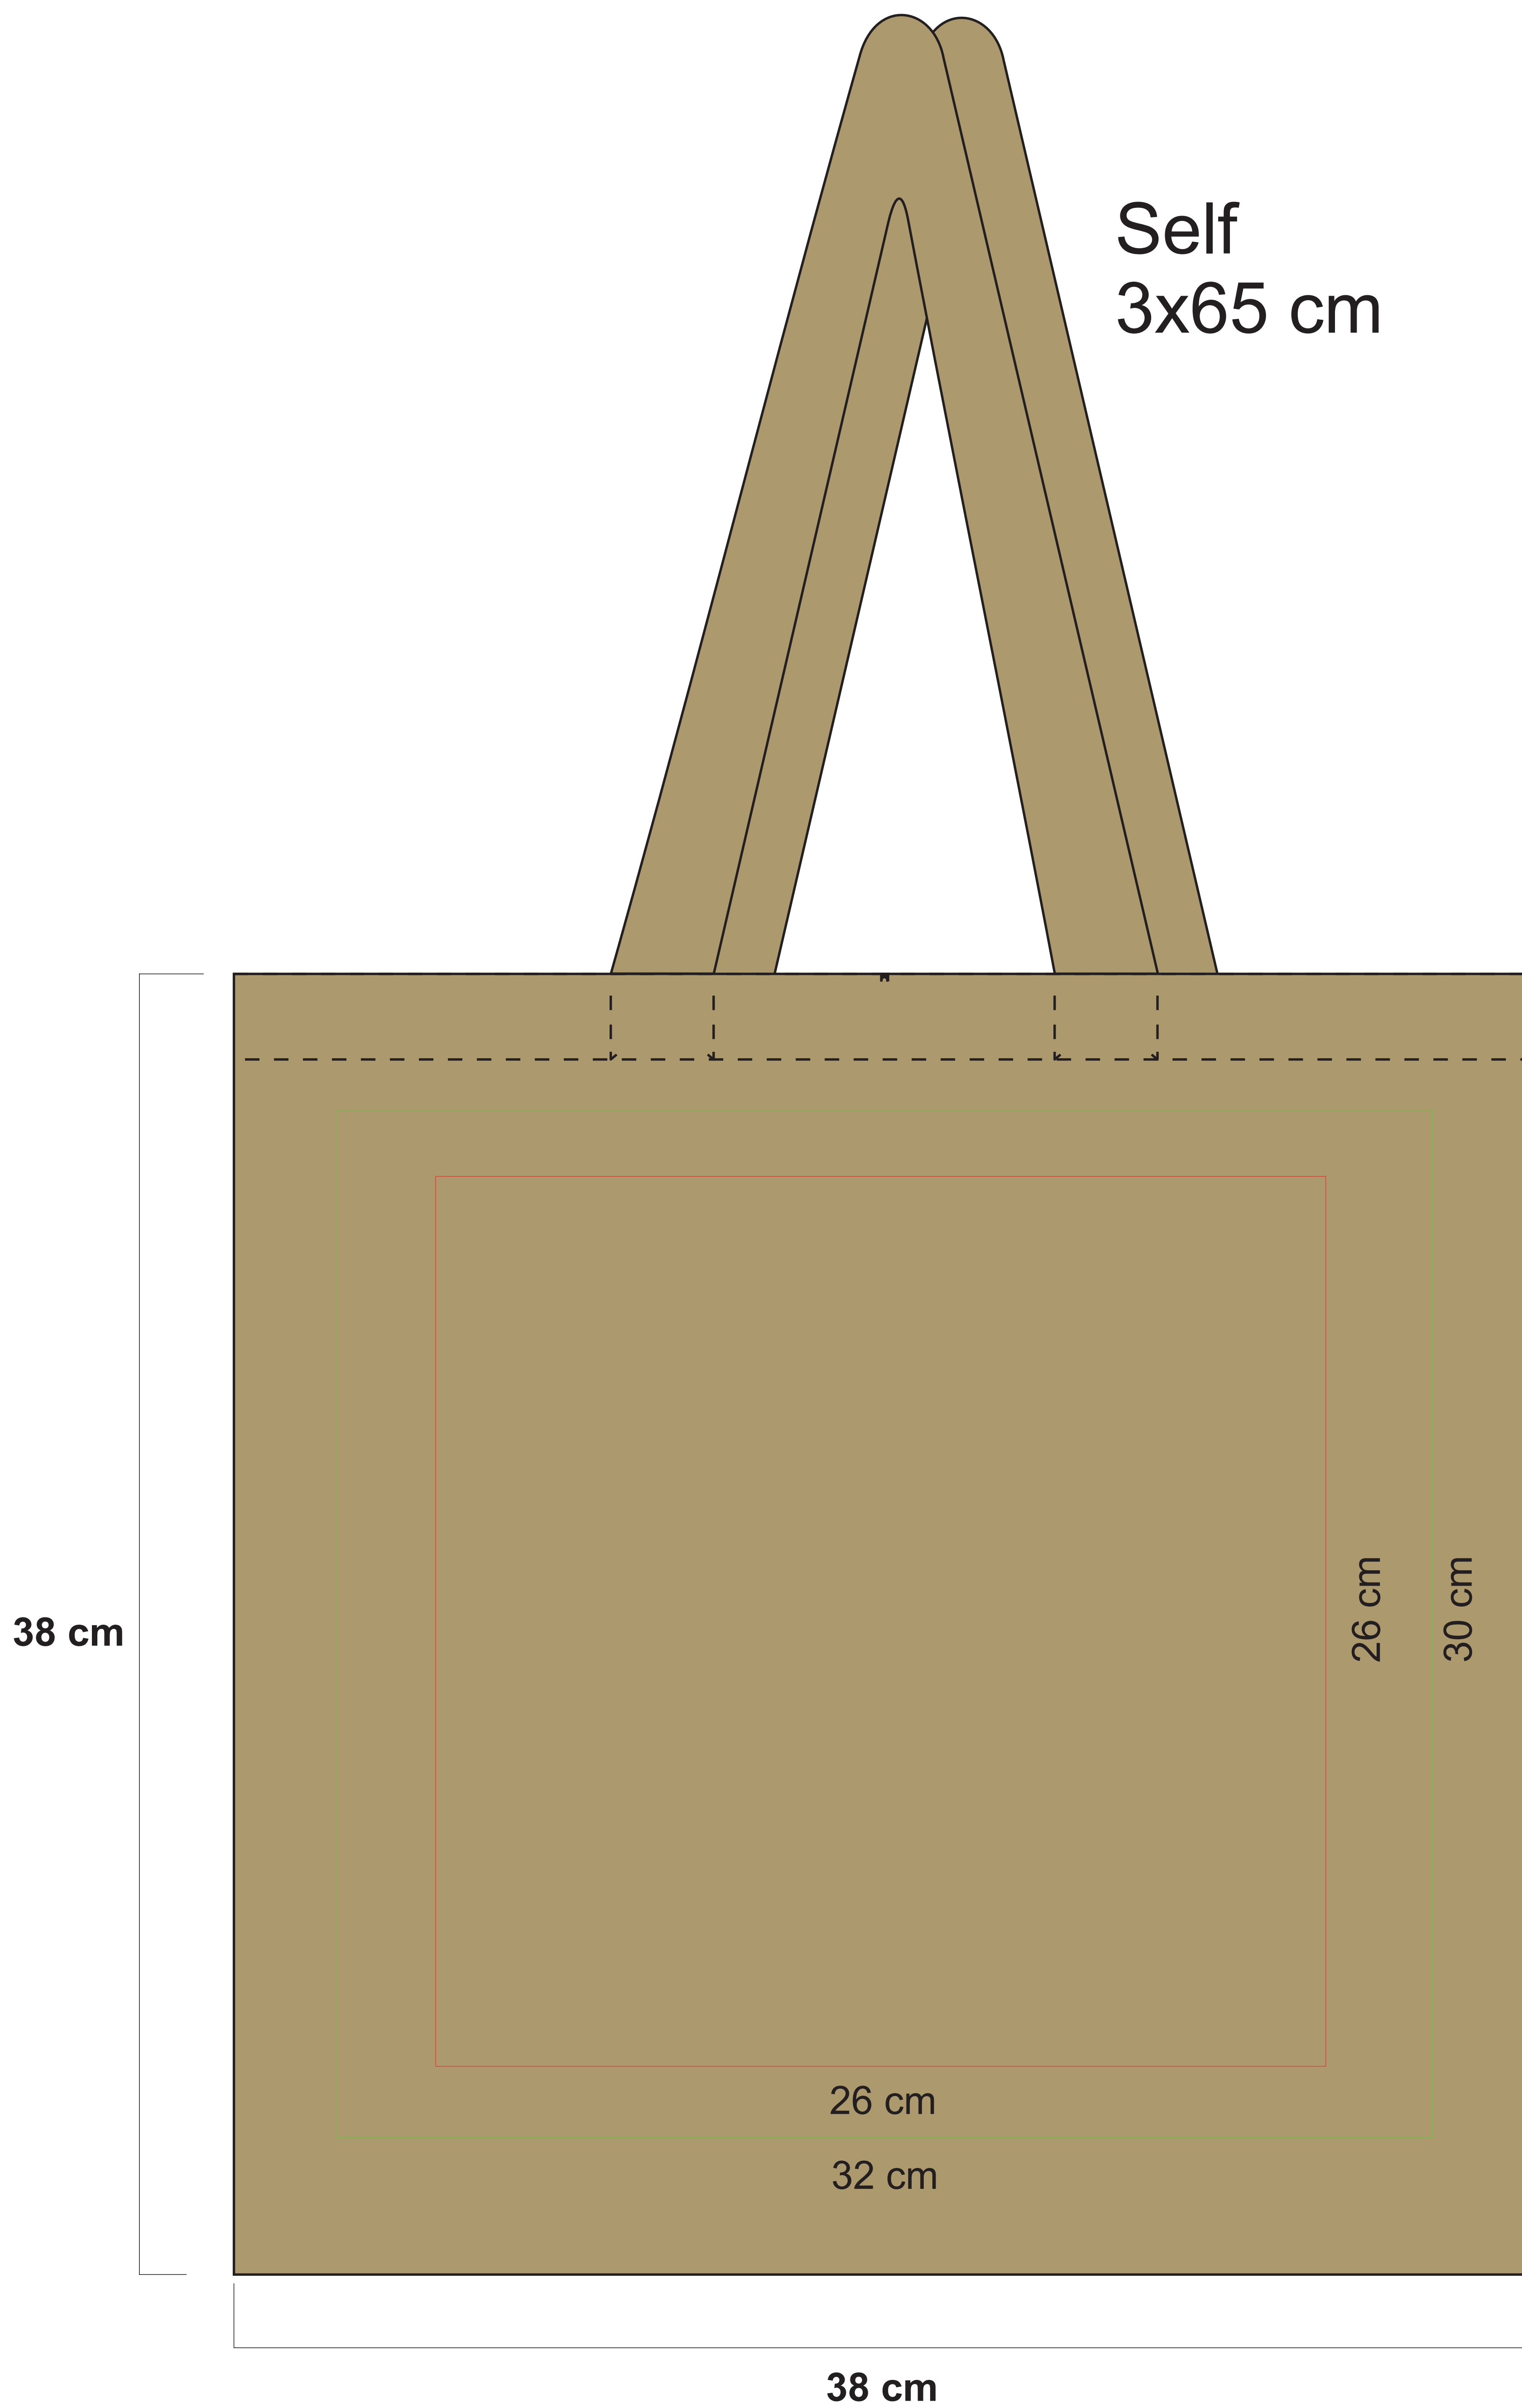

The line drawing is for approximate print positional purposes only. It is not intended to be an exact scale or detailed representation of the product. Colour proofs are to be used as a guide only and are not a true representation of product or print colour. Please ensure you are familiar with the product you are ordering before approving.

Max print area:
Green = indent
Red = local

Item Code: J-100

Job #:

Print Size:

Pms:

Email approval of approval on this document is acknowledgement that you have read, understood and accepted all of the information that we have supplied in regards to stock supply, and that all order information listed and shown is correct.