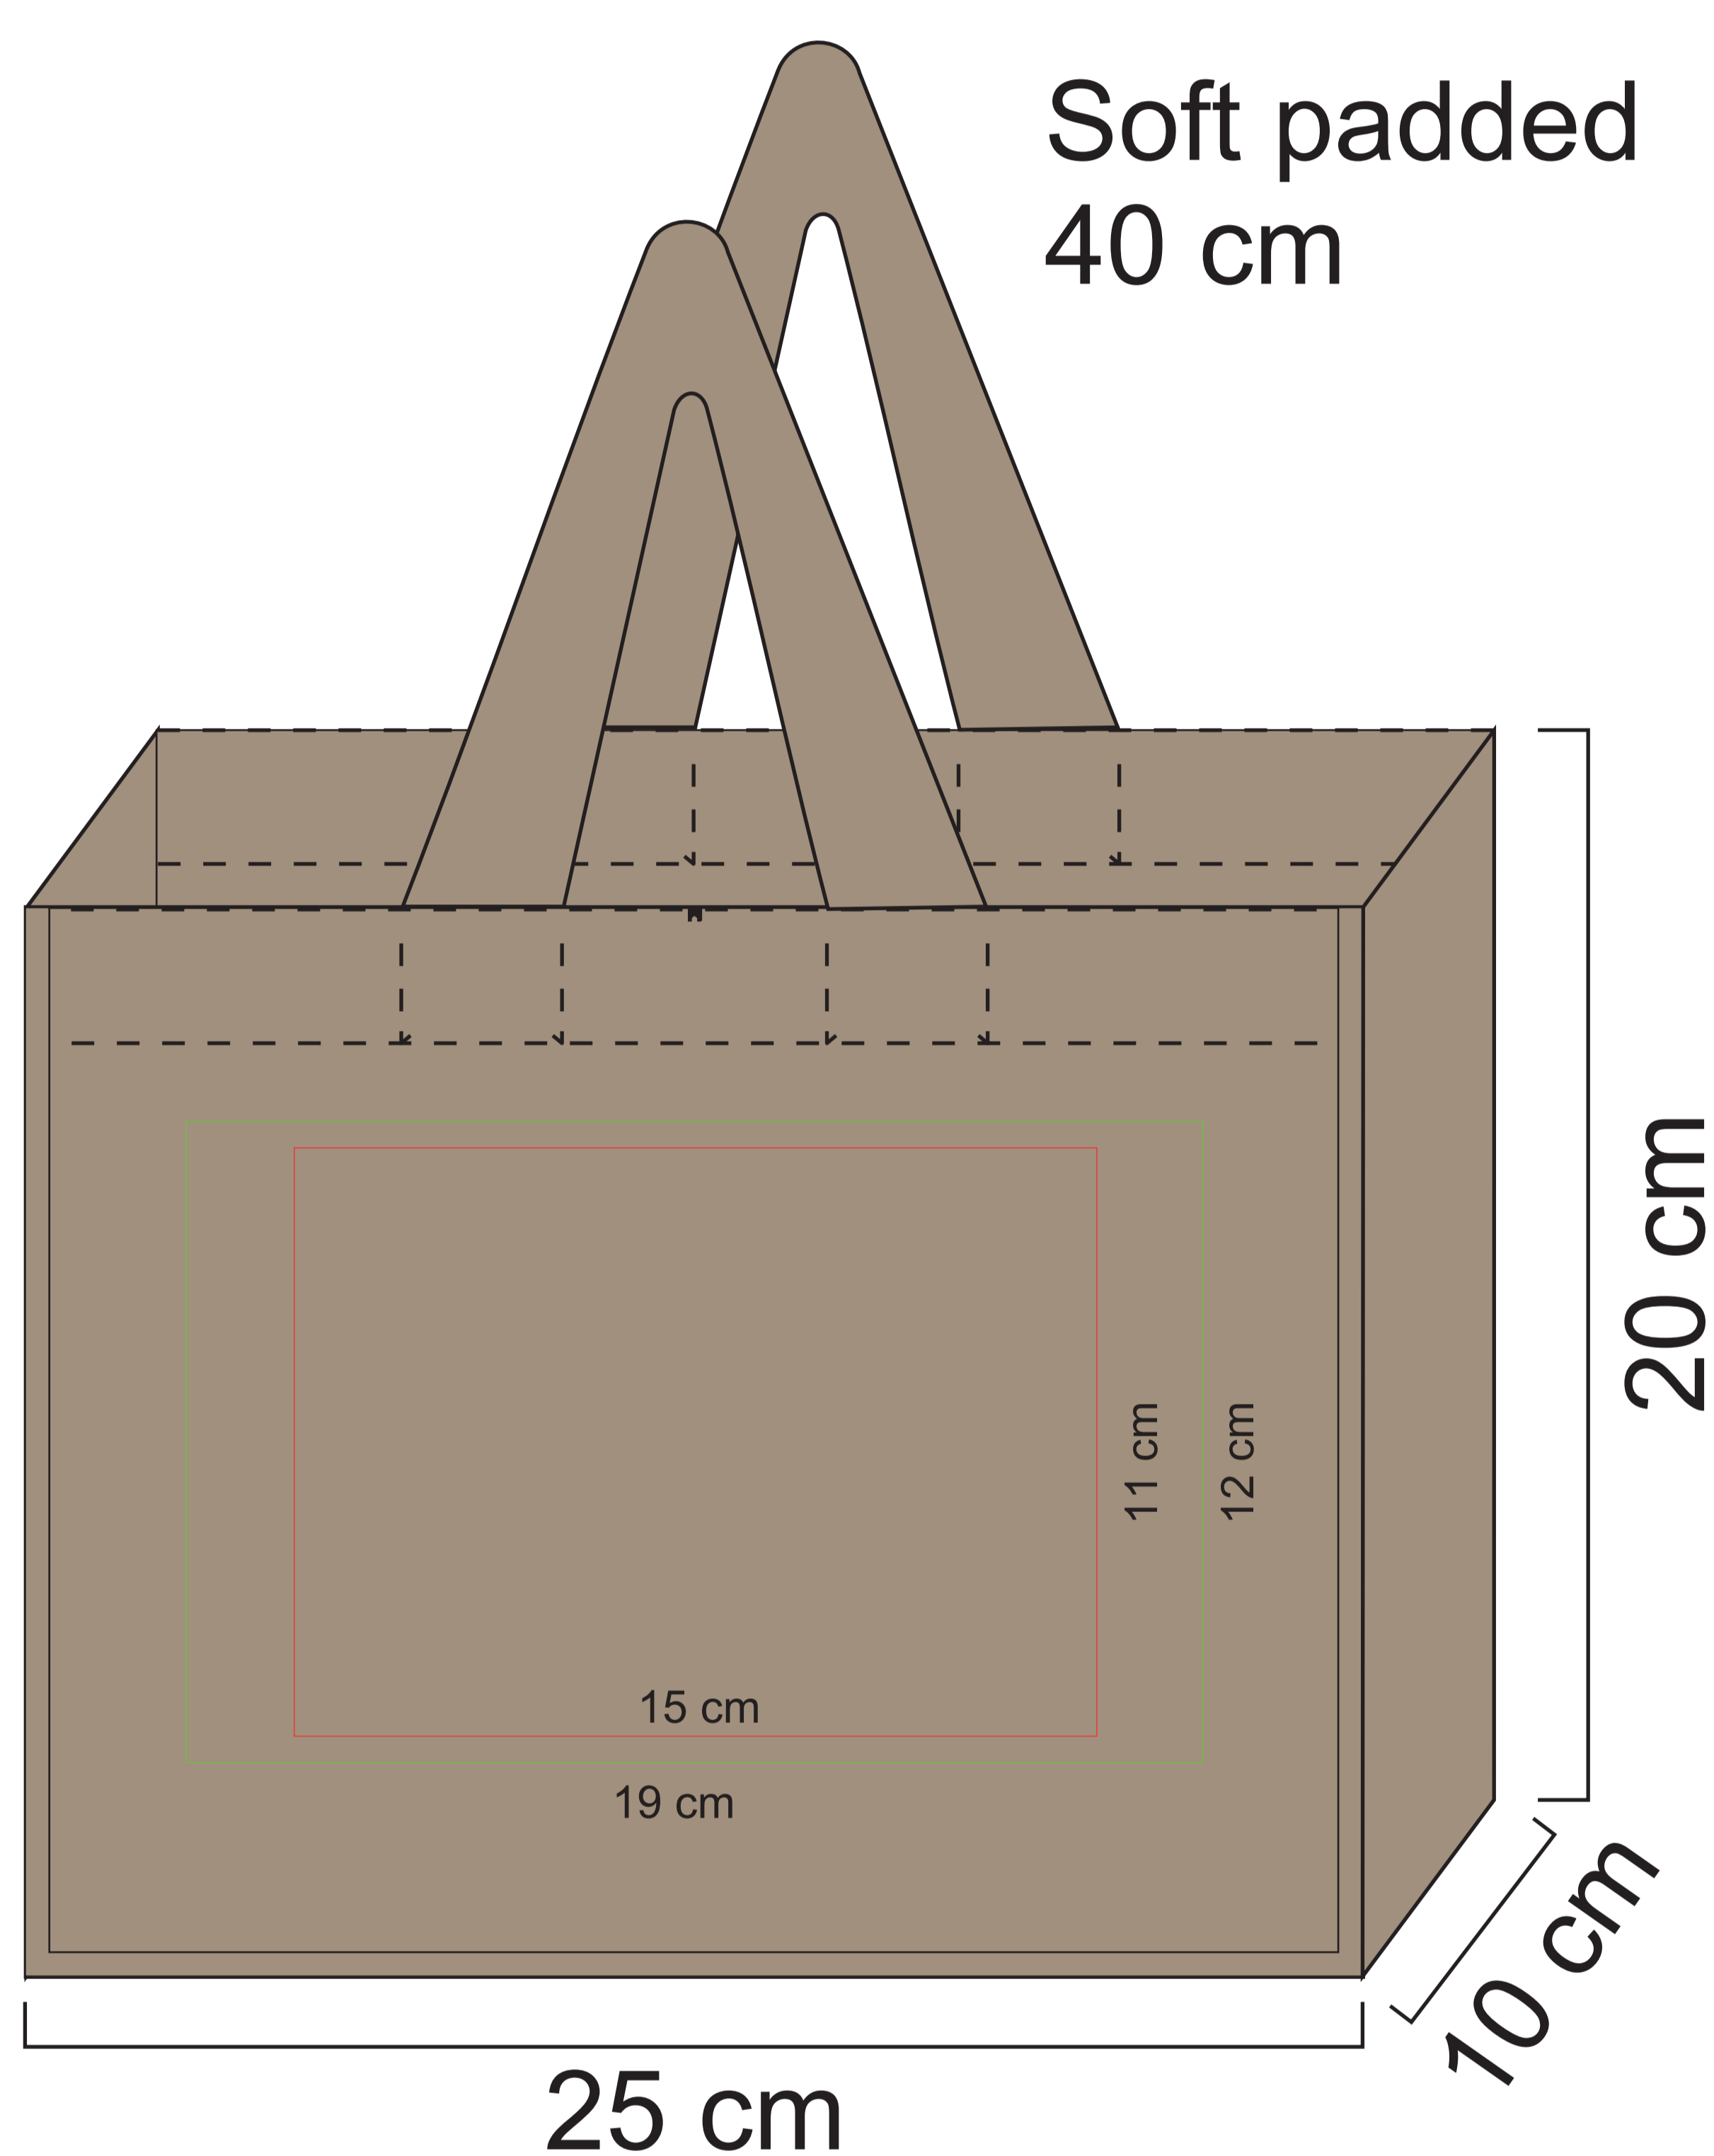

The line drawing is for approximate print positional purposes only. It is not intended to be an exact scale or detailed representation of the product. Colour proofs are to be used as a guide only and are not a true representation of product or print colour. Please ensure you are familiar with the product you are ordering before approving.

Max print area:
Green = indent
Red = local

Item Code: JC-300-S

Job #:

Print Size:

Pms:

Email approval of approval on this document is acknowledgement that you have read, understood and accepted all of the information that we have supplied in regards to stock supply, and that all order information listed and shown is correct.