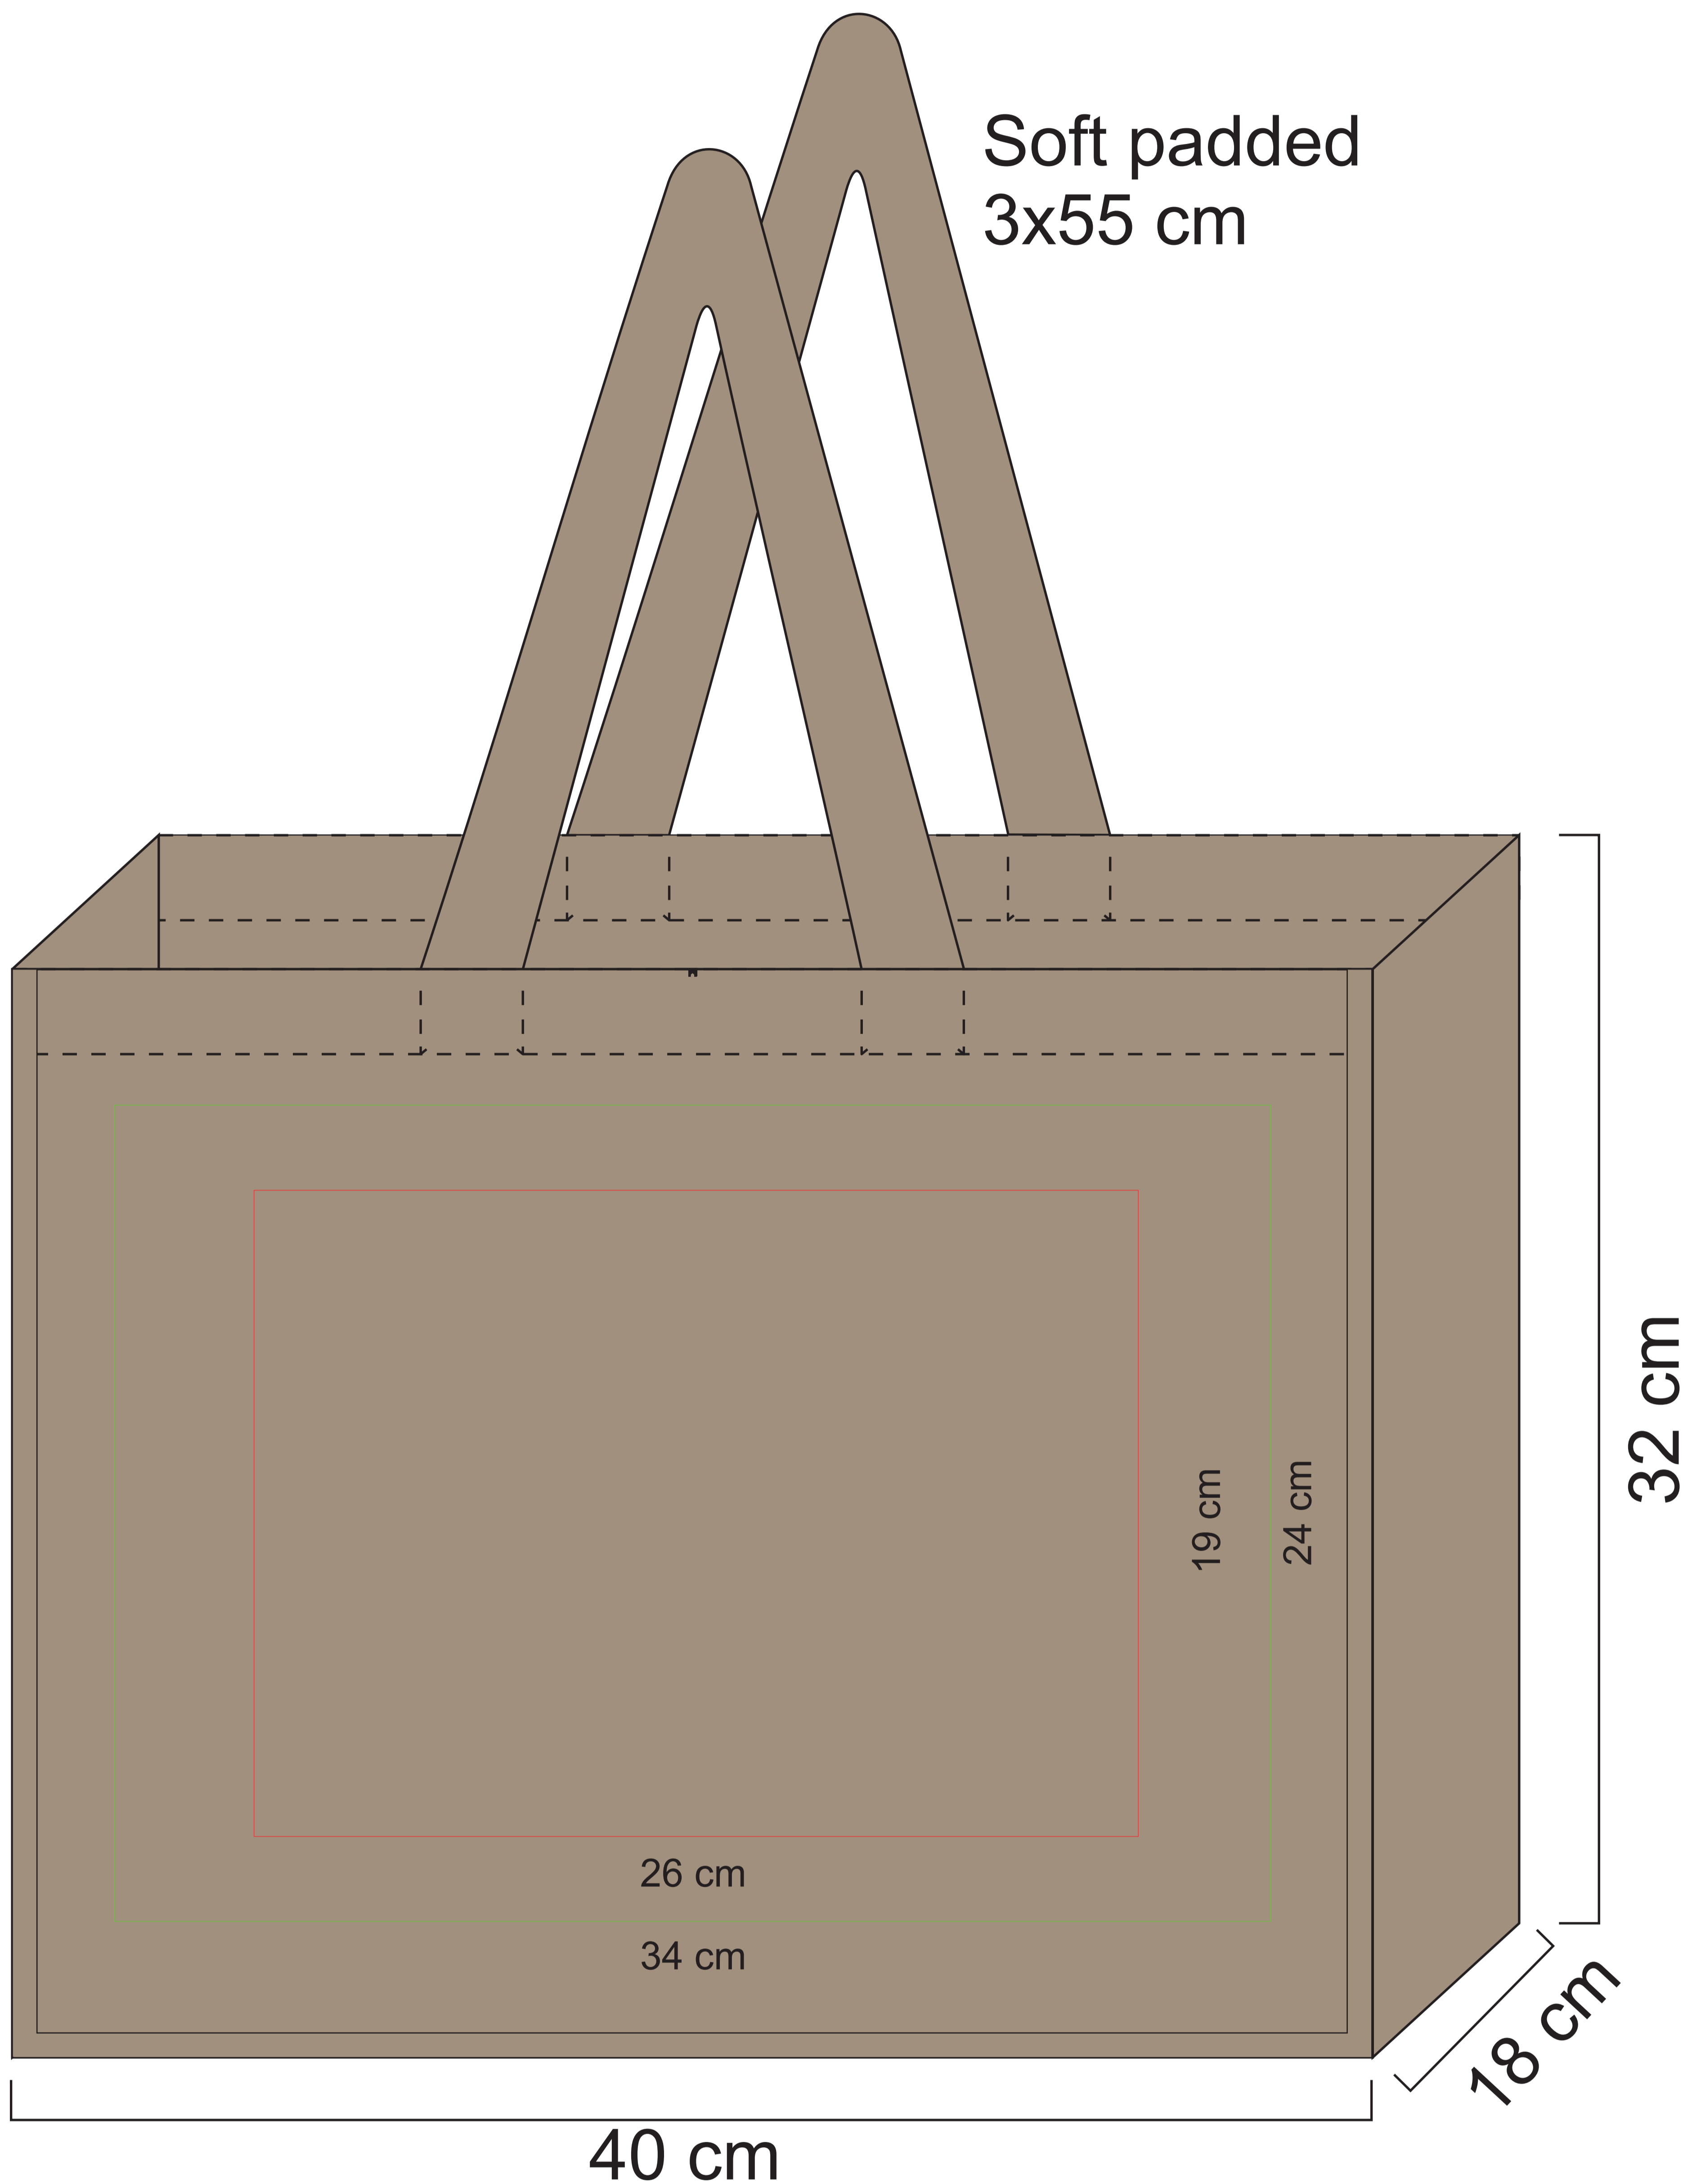

The line drawing is for approximate print positional purposes only. It is not intended to be an exact scale or detailed representation of the product. Colour proofs are to be used as a guide only and are not a true representation of product or print colour. Please ensure you are familiar with the product you are ordering before approving.

Max print area:  
Green = indent  
Red = local

Item Code: JC-300

Job #:

Print Size:

Pms:

Email approval of approval on this document is acknowledgement that you have read, understood and accepted all of the information that we have supplied in regards to stock supply, and that all order information listed and shown is correct.