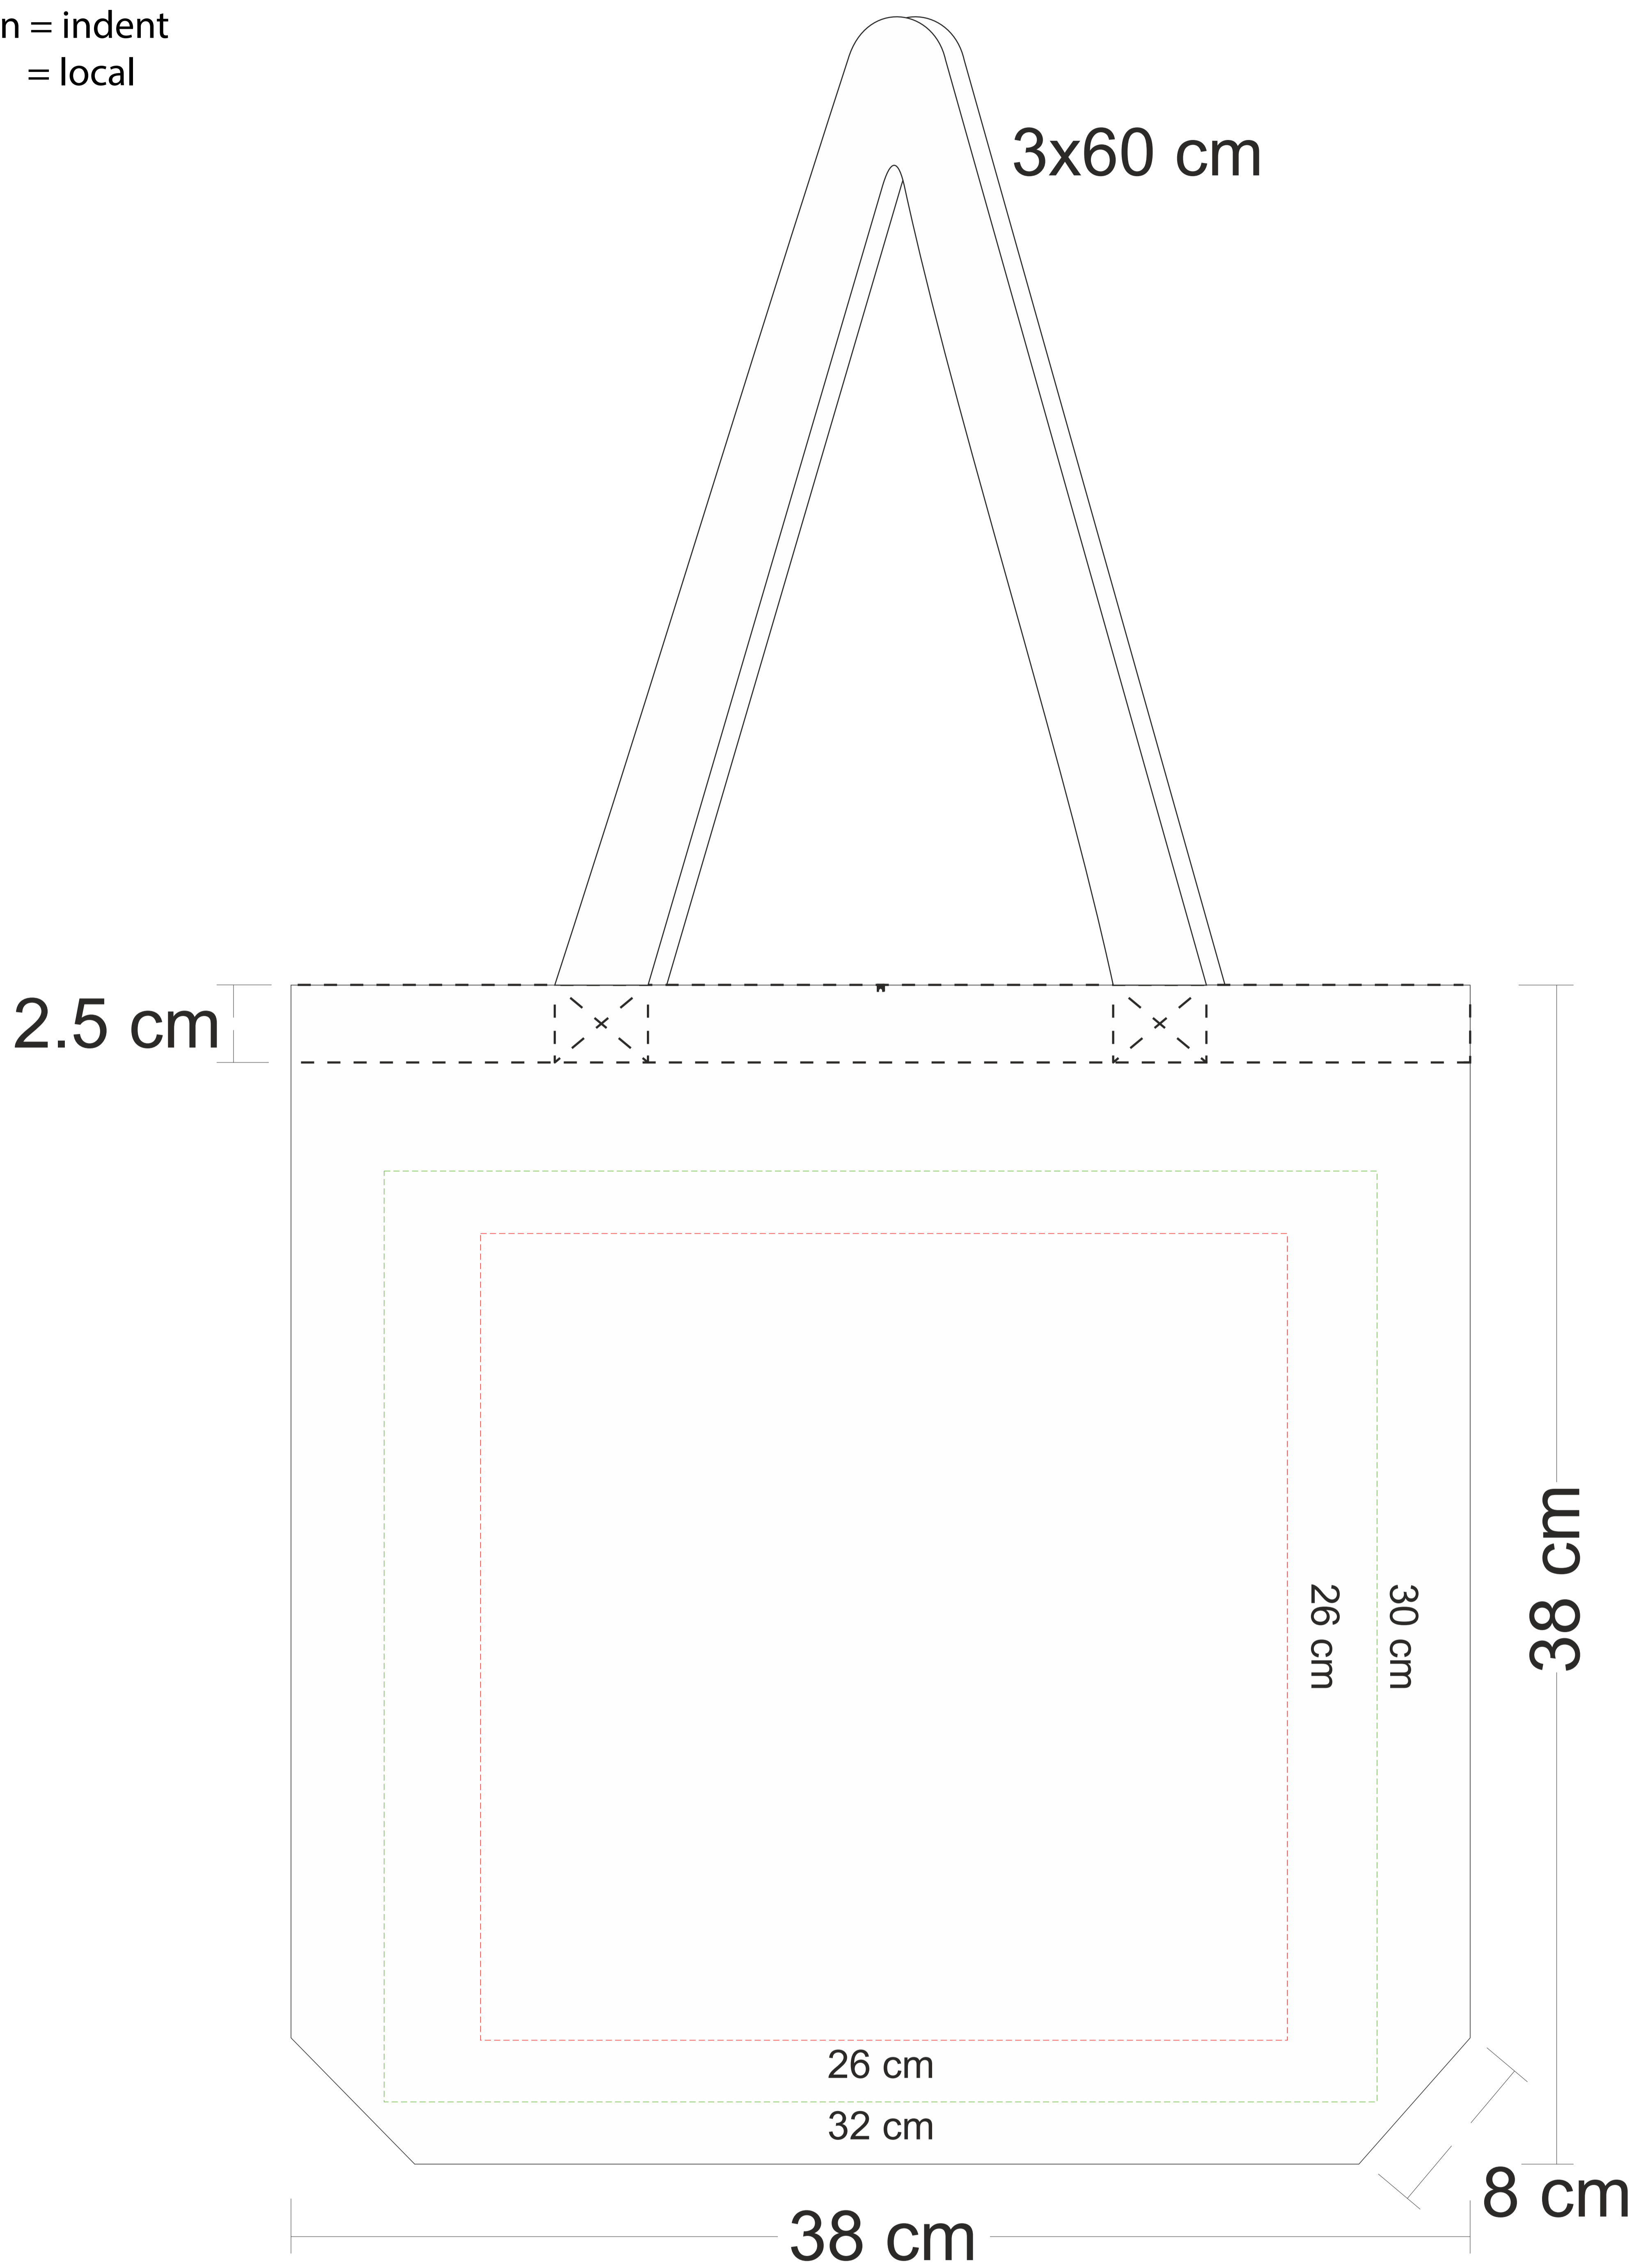

The line drawing is for approximate print positional purposes only. It is not intended to be an exact scale or detailed representation of the product. Colour proofs are to be used as a guide only and are not a true representation of product or print colour. Please ensure you are familiar with the product you are ordering before approving.

Max print area:
Green = indent
Red = local

Item Code: CT-200-WH

Job #:

Print Size:

Pms:

Email approval of approval on this document is acknowledgement that you have read, understood and accepted all of the information that we have supplied in regards to stock supply, and that all order information listed and shown is correct.