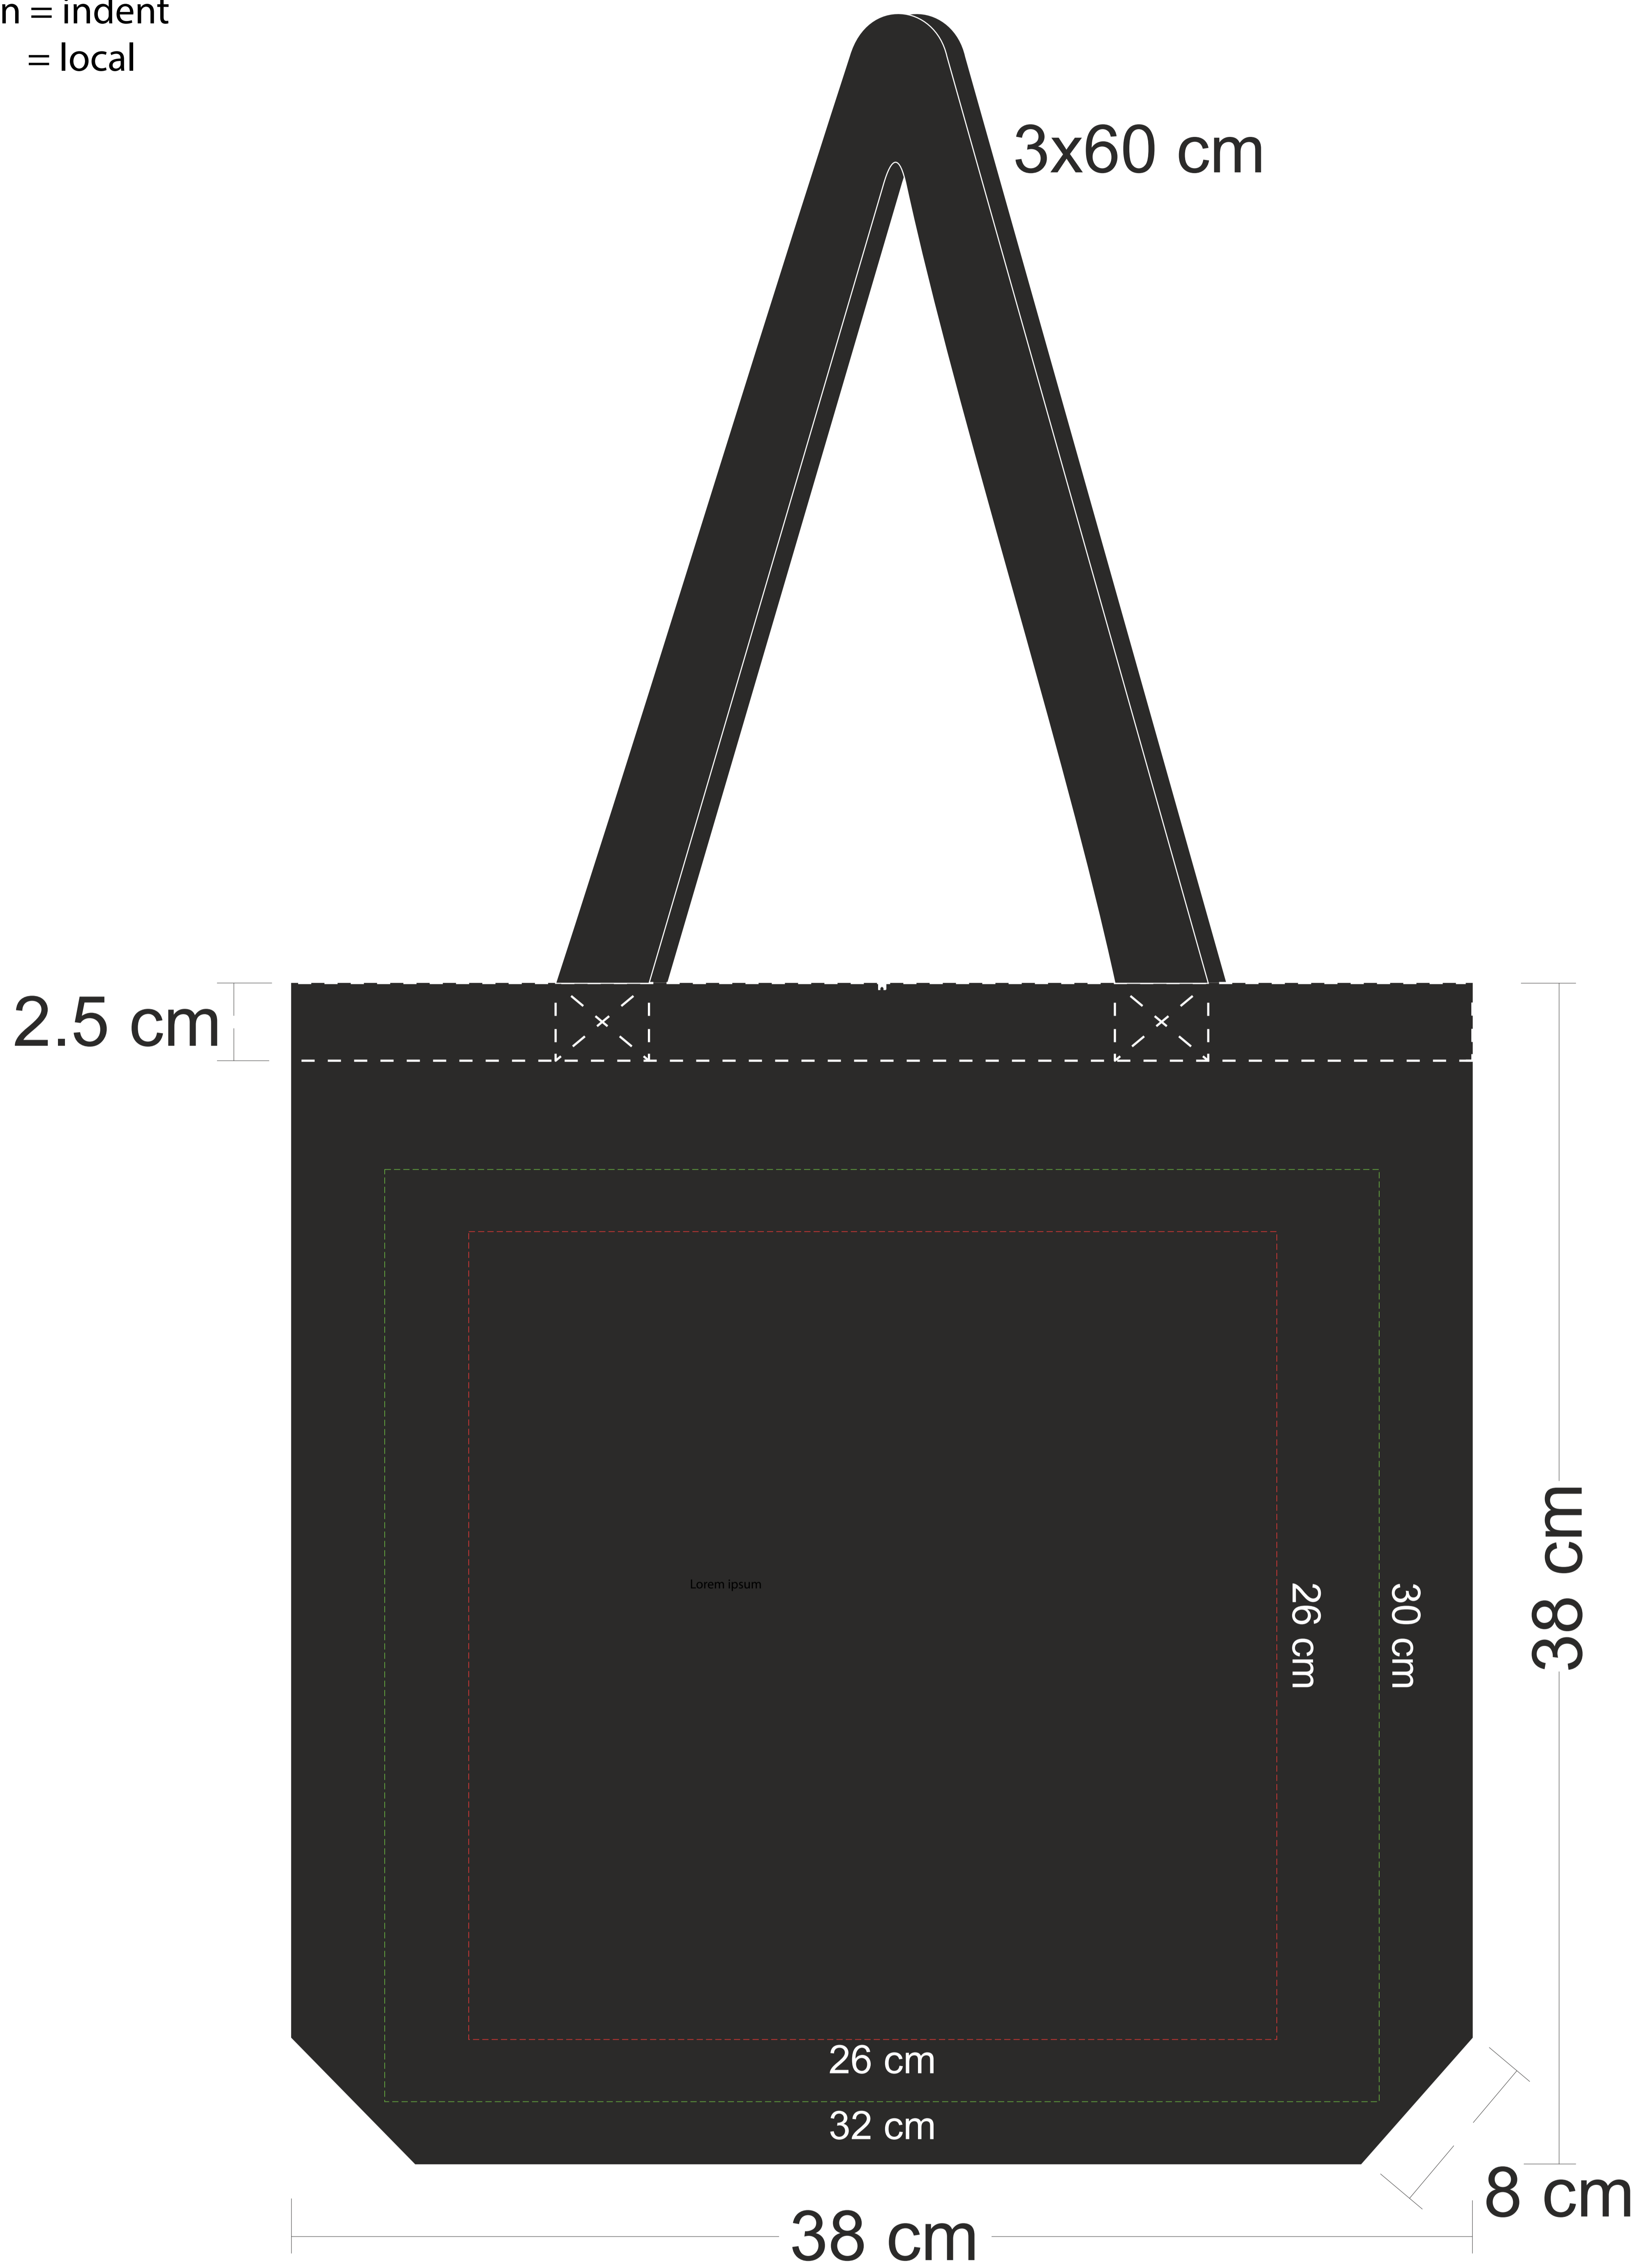

The line drawing is for approximate print positional purposes only. It is not intended to be an exact scale or detailed representation of the product. Colour proofs are to be used as a guide only and are not a true representation of product or print colour. Please ensure you are familiar with the product you are ordering before approving.

Max print area:
Green = indent
Red = local

Item Code: CTN-TT-BK-BTM

Job #:

Print Size:

Pms:

Email approval of approval on this document is acknowledgement that you have read, understood and accepted all of the information that we have supplied in regards to stock supply, and that all order information listed and shown is correct.