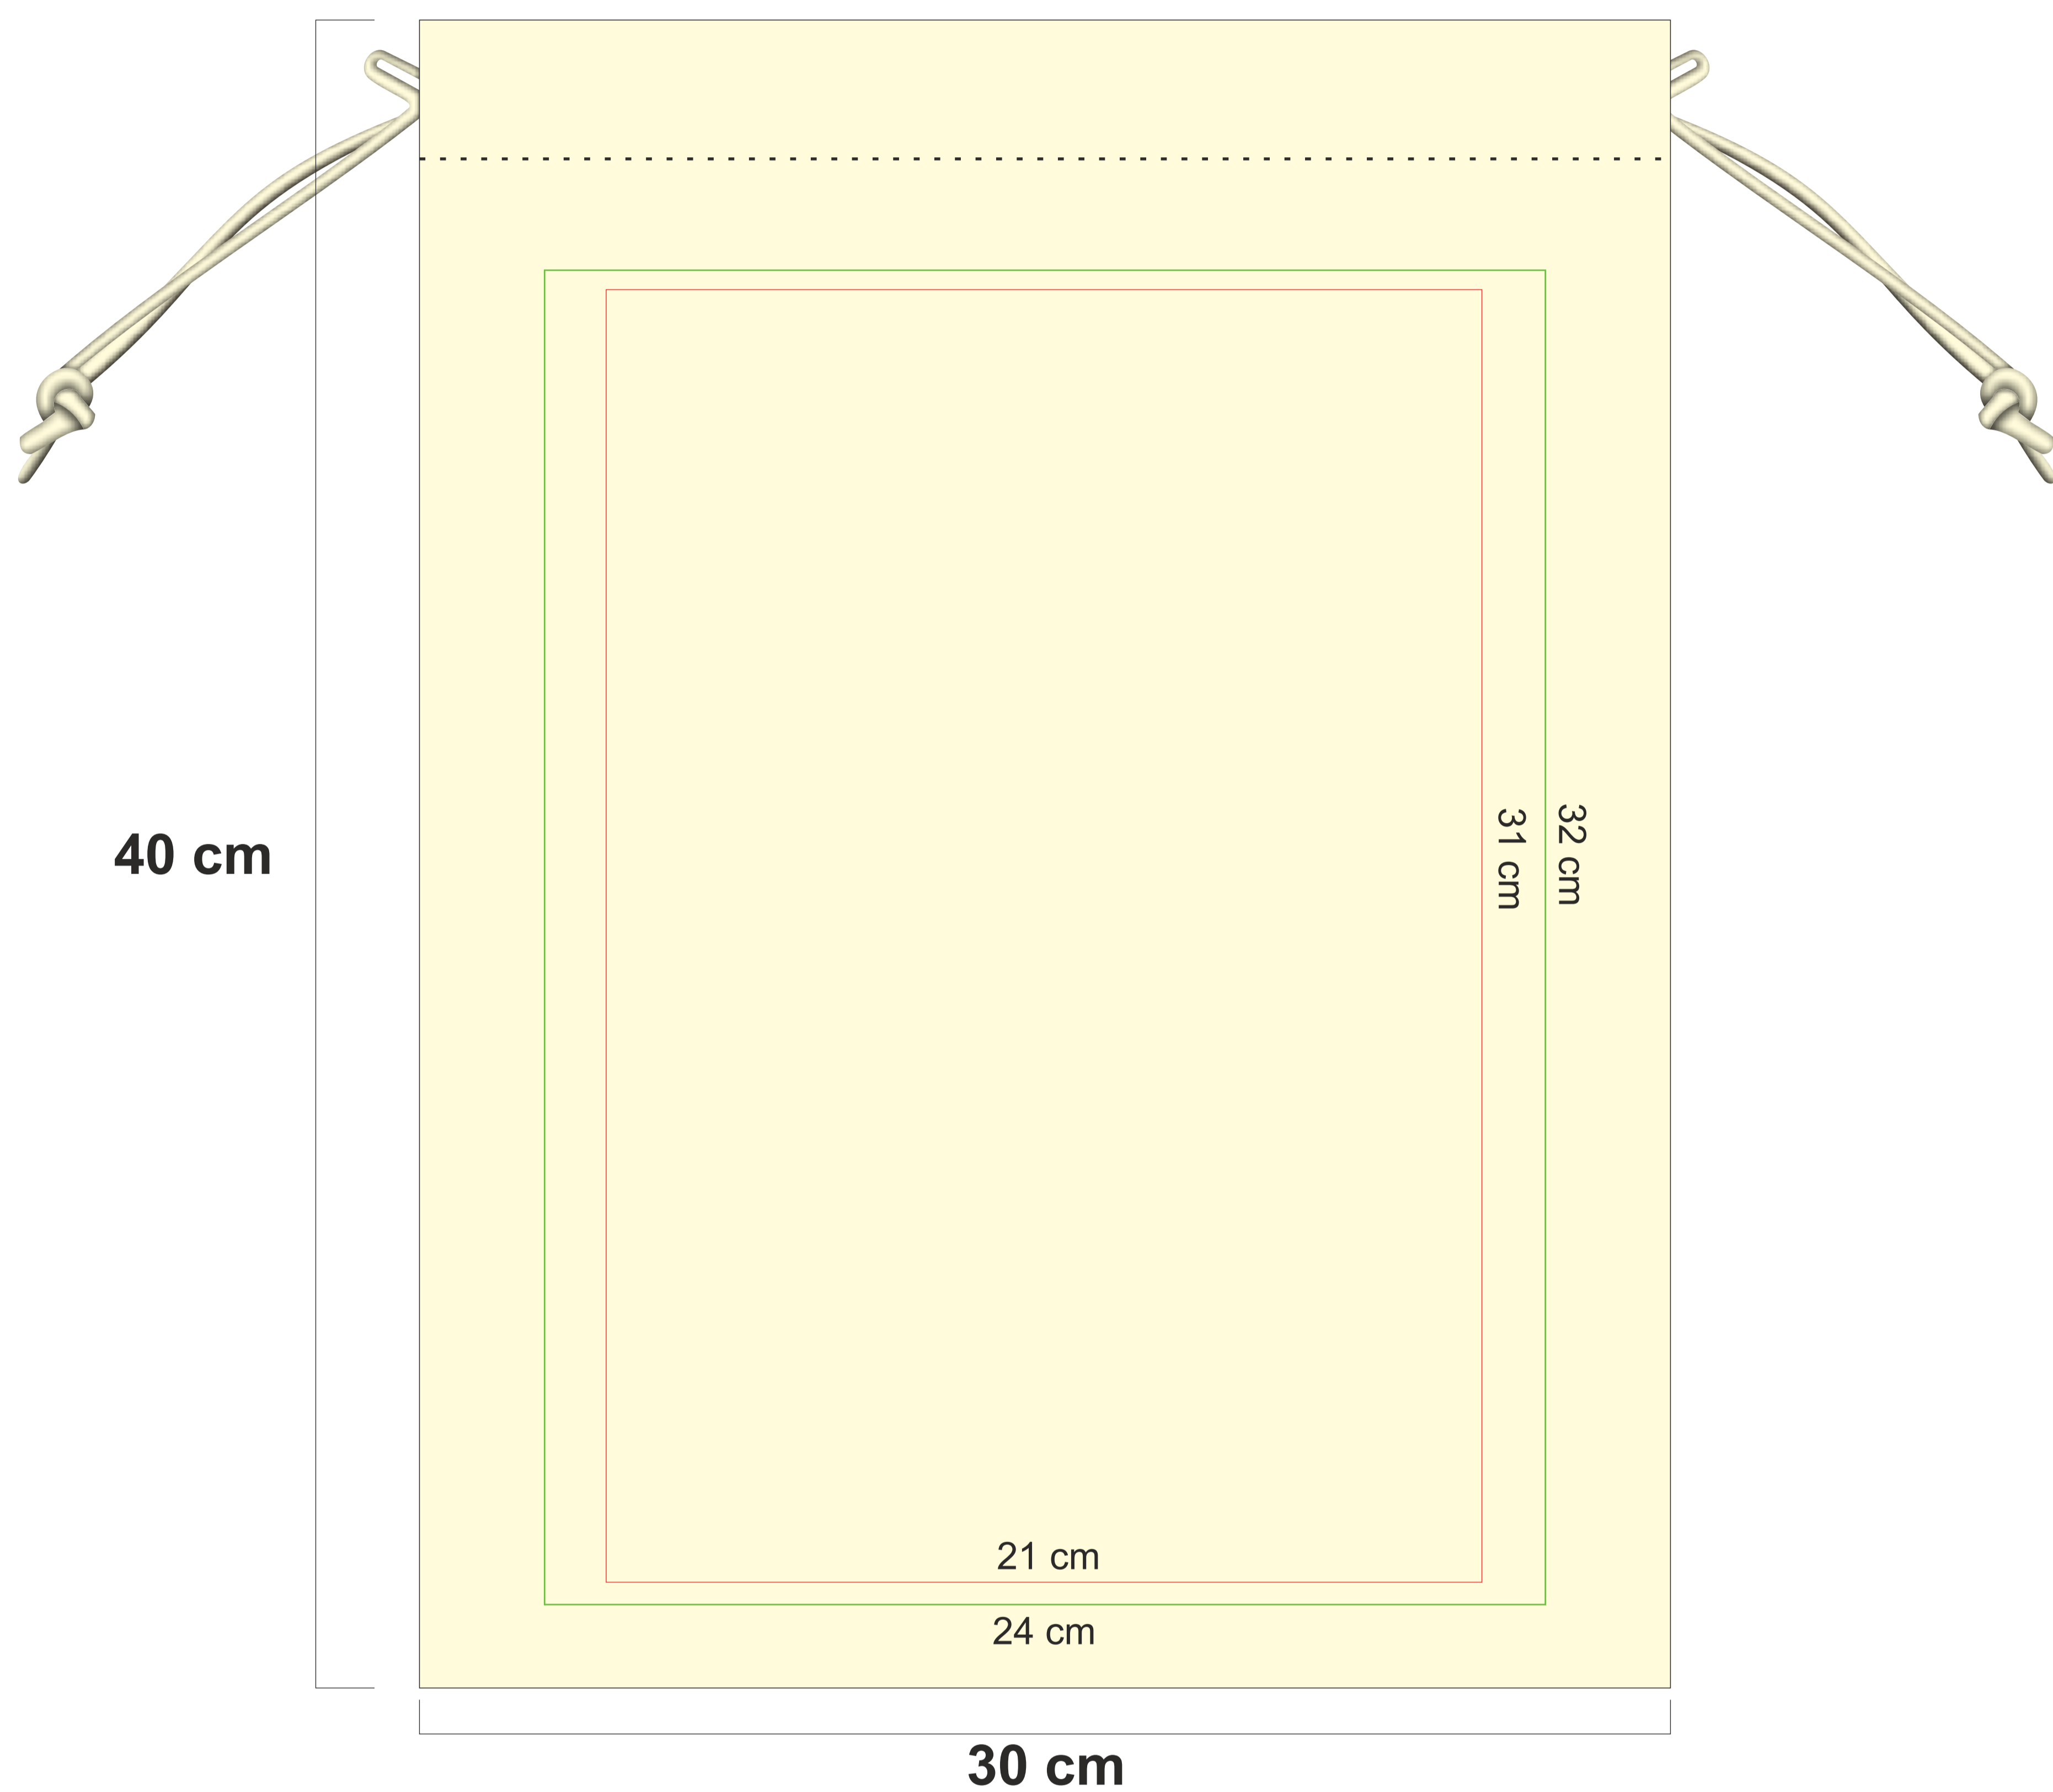

The line drawing is for approximate print positional purposes only. It is not intended to be an exact scale or detailed representation of the product. Colour proofs are to be used as a guide only and are not a true representation of product or print colour. Please ensure you are familiar with the product you are ordering before approving.

Max print area:
Green = indent
Red = local

Item Code: CT-PCH-L

Job #:

Print Size:

Pms:

Email approval of approval on this document is acknowledgement that you have read, understood and accepted all of the information that we have supplied in regards to stock supply, and that all order information listed and shown is correct.