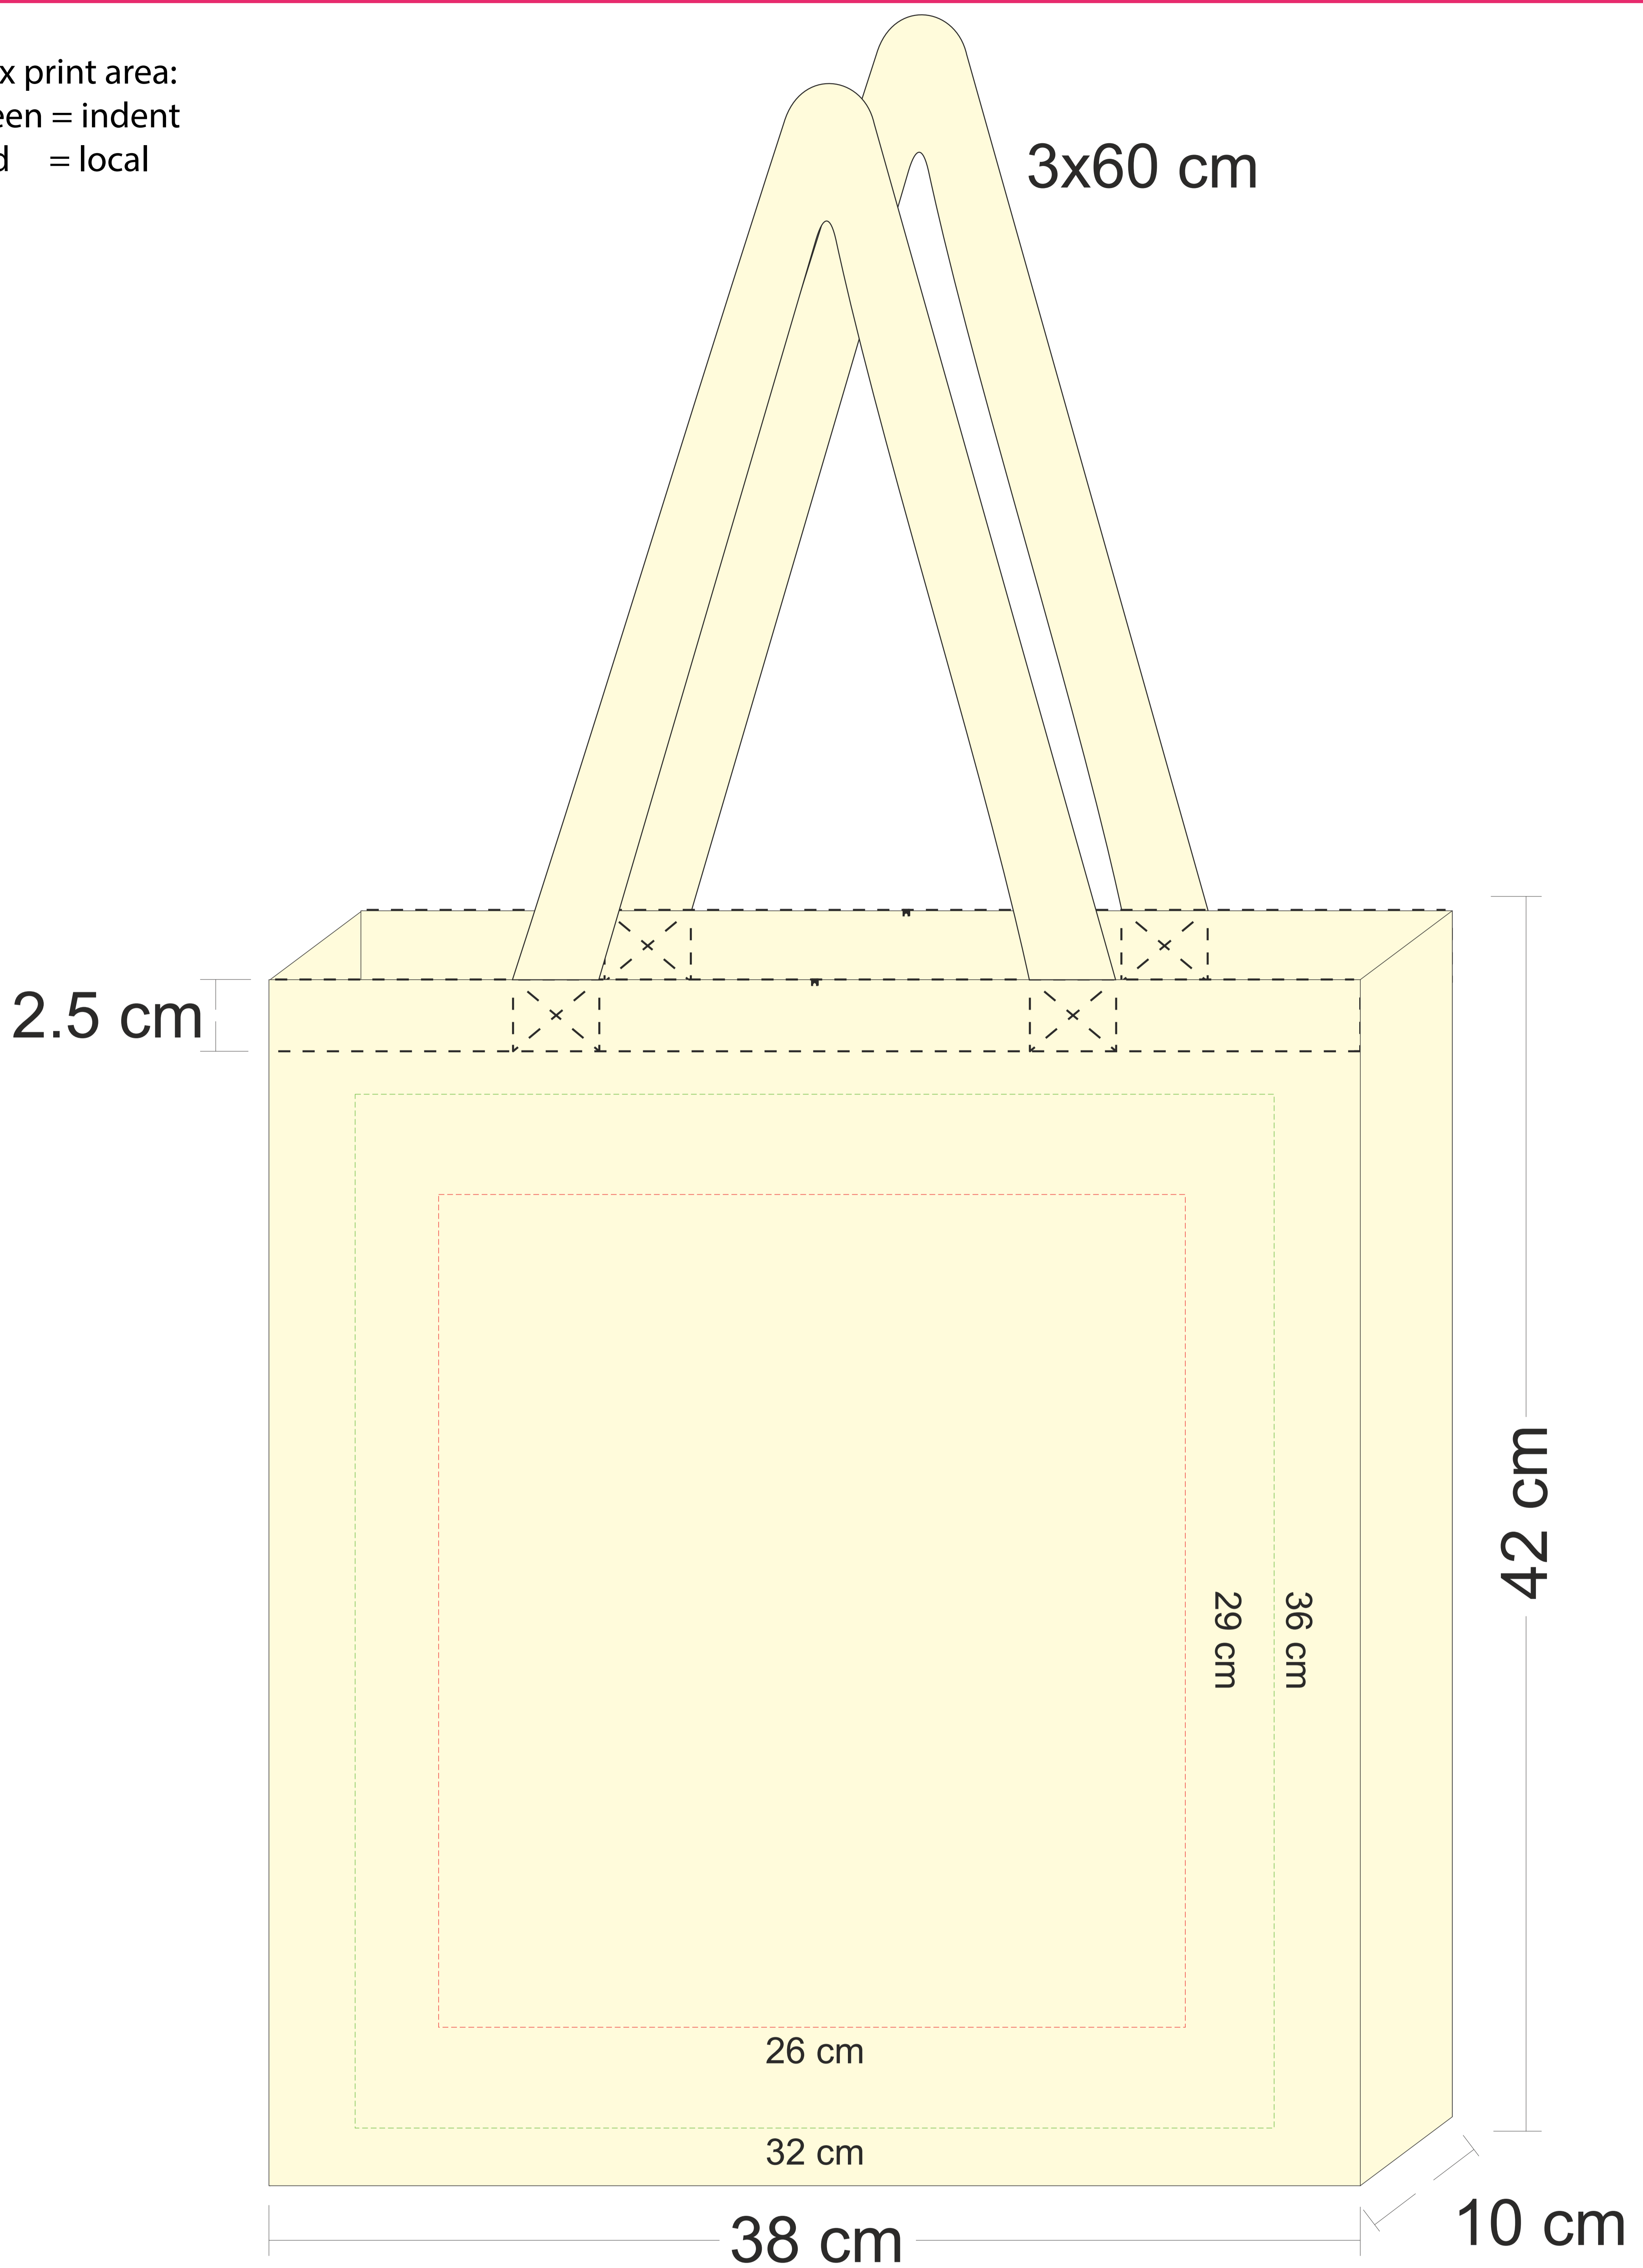

The line drawing is for approximate print positional purposes only. It is not intended to be an exact scale or detailed representation of the product. Colour proofs are to be used as a guide only and are not a true representation of product or print colour. Please ensure you are familiar with the product you are ordering before approving.

Max print area:
Green = indent
Red = local

Item Code: CT-300

Job #:

Print Size:

Pms:

Email approval of approval on this document is acknowledgement that you have read, understood and accepted all of the information that we have supplied in regards to stock supply, and that all order information listed and shown is correct.